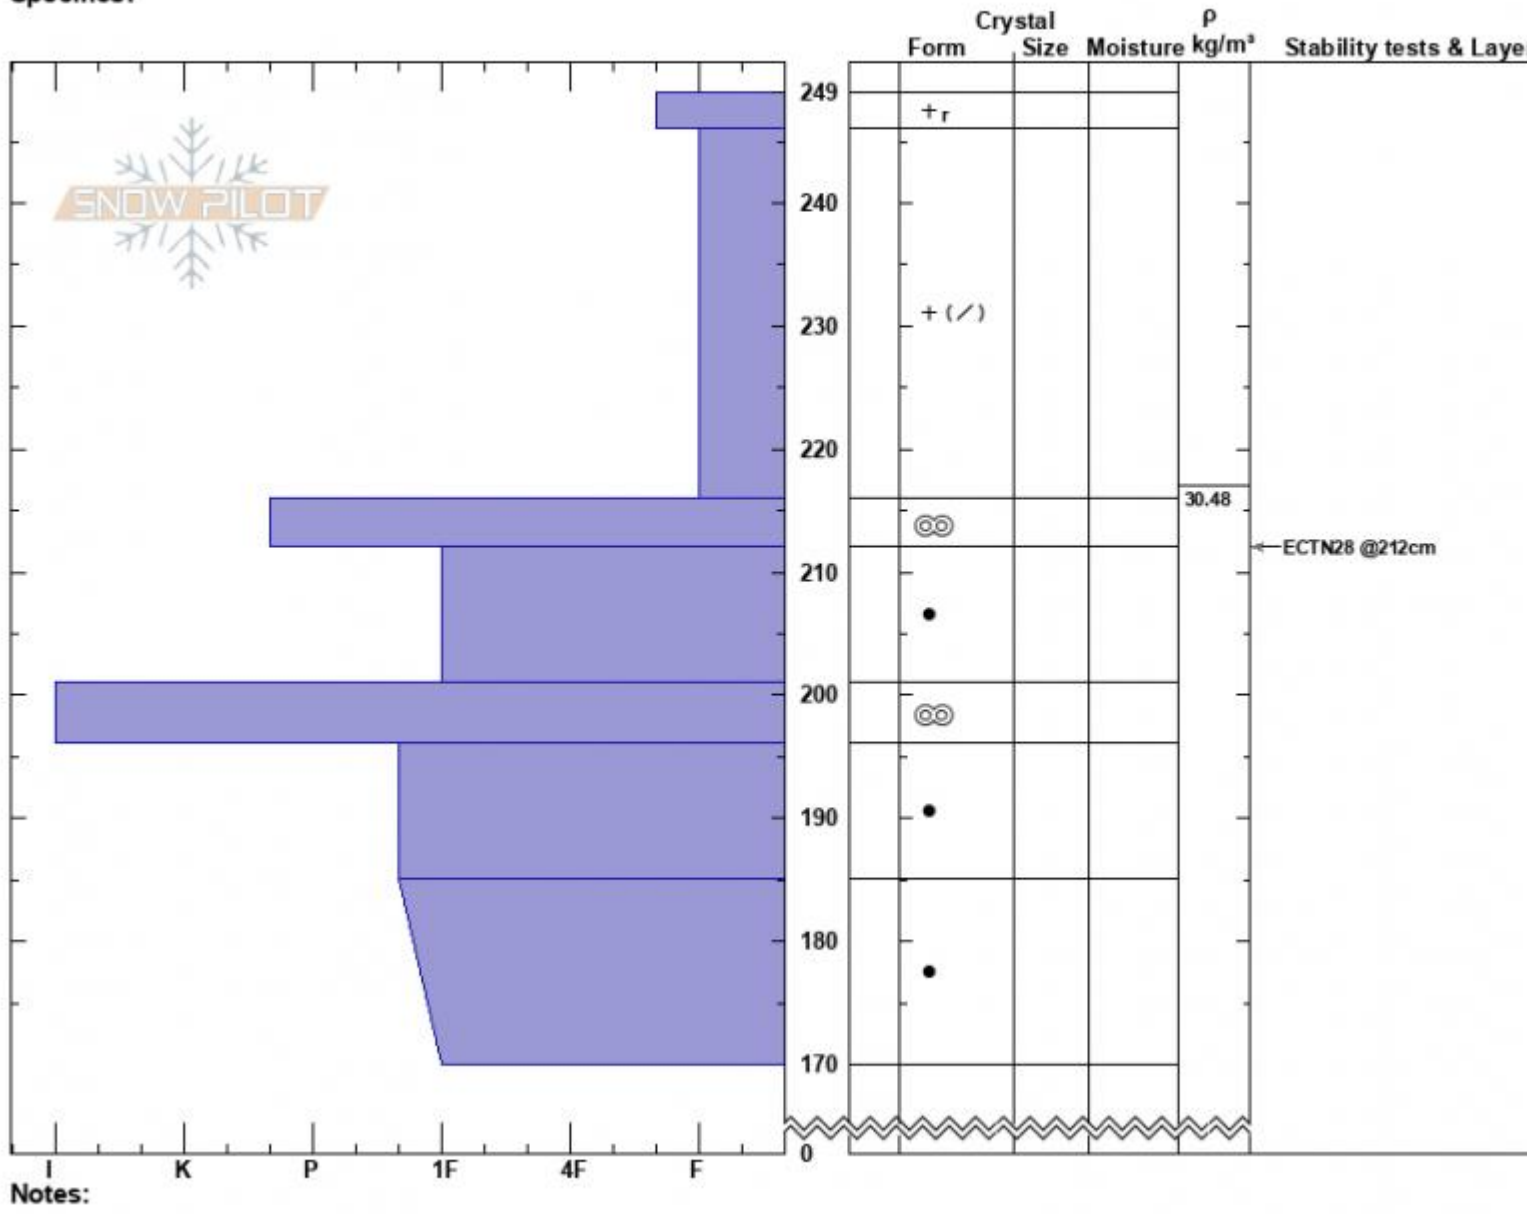

Blackmore E Face
 Gallatin Range-N
 MT
 Elevation: 9830 ft
 Aspect: 80°
 Specifics:

Haylee Darby
 03/30/2025 - 12:45pm
 Co-ord: 45.44595N, -111.00190W
 Slope Angle: 35°
 Wind Loading: no

Stability:
 Air Temperature: -1°C
 Sky Cover: OVC
 Precipitation: S1
 Wind: W Calm

HS:249 Layer Notes:

Advisory Region
 Northern Gallatin
 Longitude
 -111.00W
 Latitude
 45.44N
 Northern Gallatin, 2025-03-30