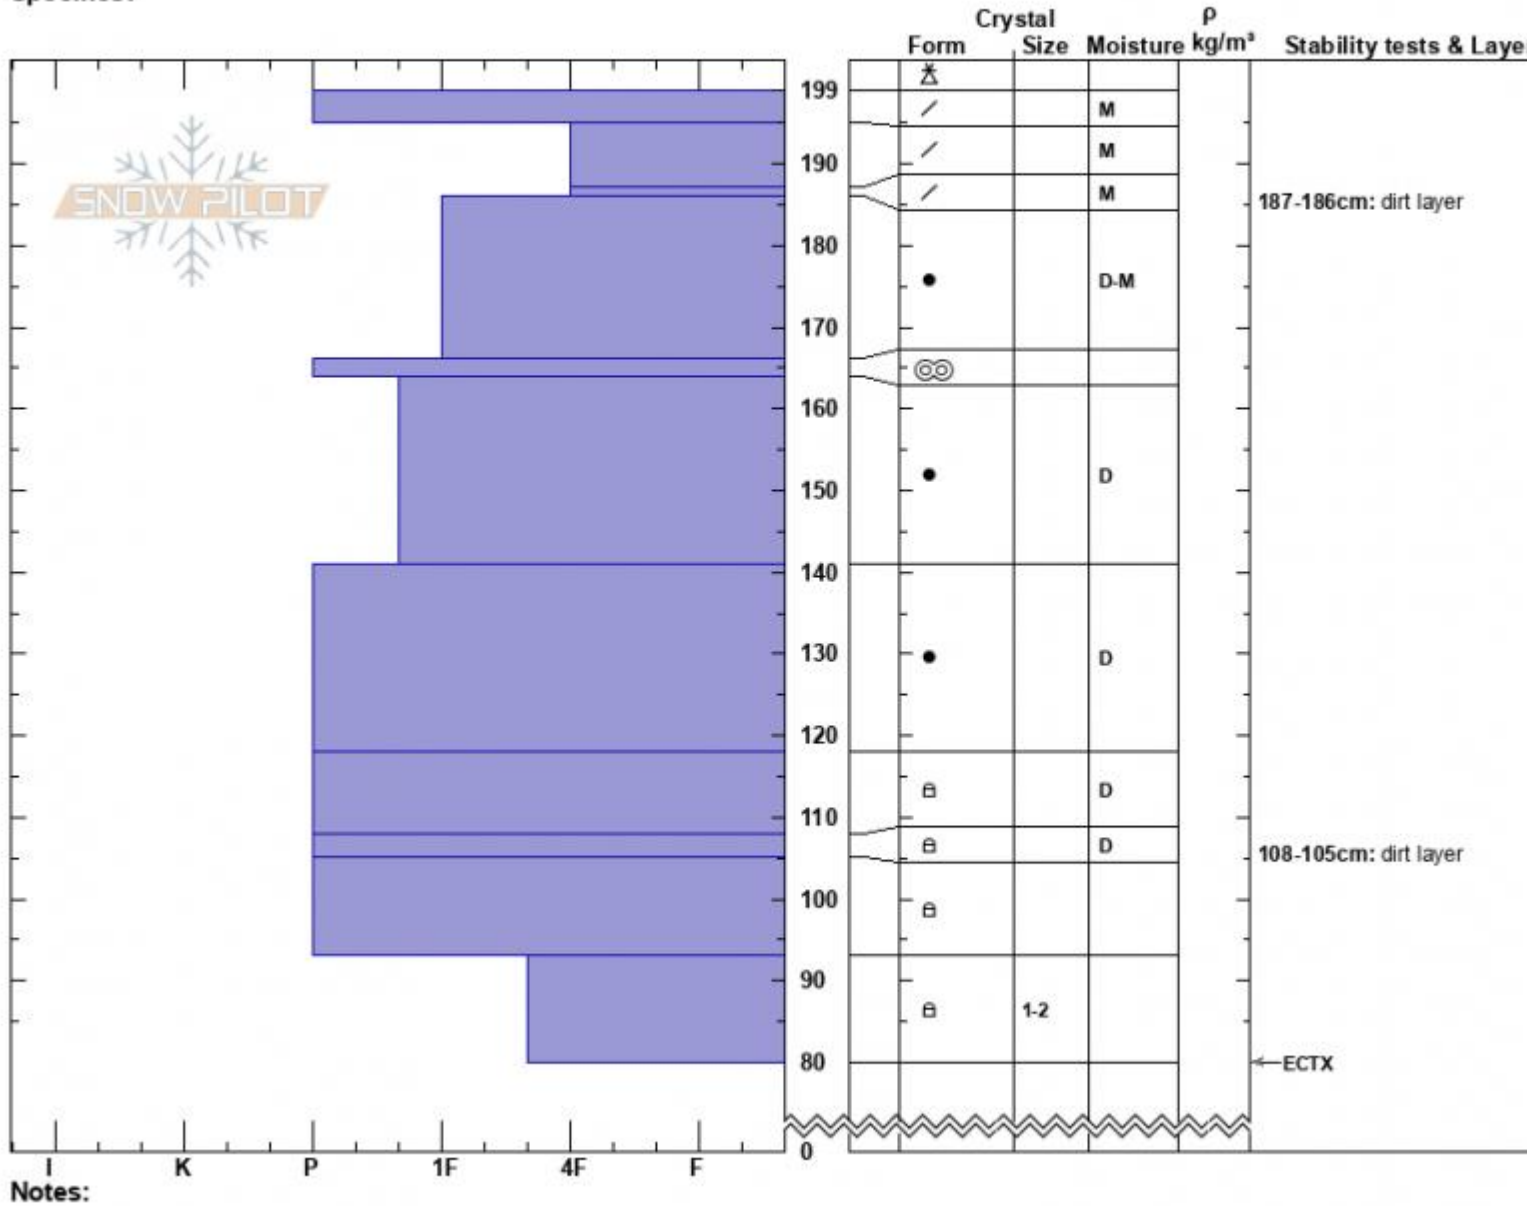

Wilderness Boundary
 Madison Range-S
 MT
 Elevation: 8800 ft
 Aspect: 285°
 Specifics:

Haylee Darby
 03/28/2025 - 1:00pm
 Co-ord: 44.97689N, -111.35927W
 Slope Angle: 17°
 Wind Loading: no

Stability:
 Air Temperature: -1°C
 Sky Cover: SCT
 Precipitation: NO
 Wind: W Calm

HS:199 Layer Notes:
 187-186cm: dirt layer
 108-105cm: dirt layer

Advisory Region
 Southern Madison
 Longitude
 -111.27W

Latitude

45.06N

Southern Madison, 2025-03-28