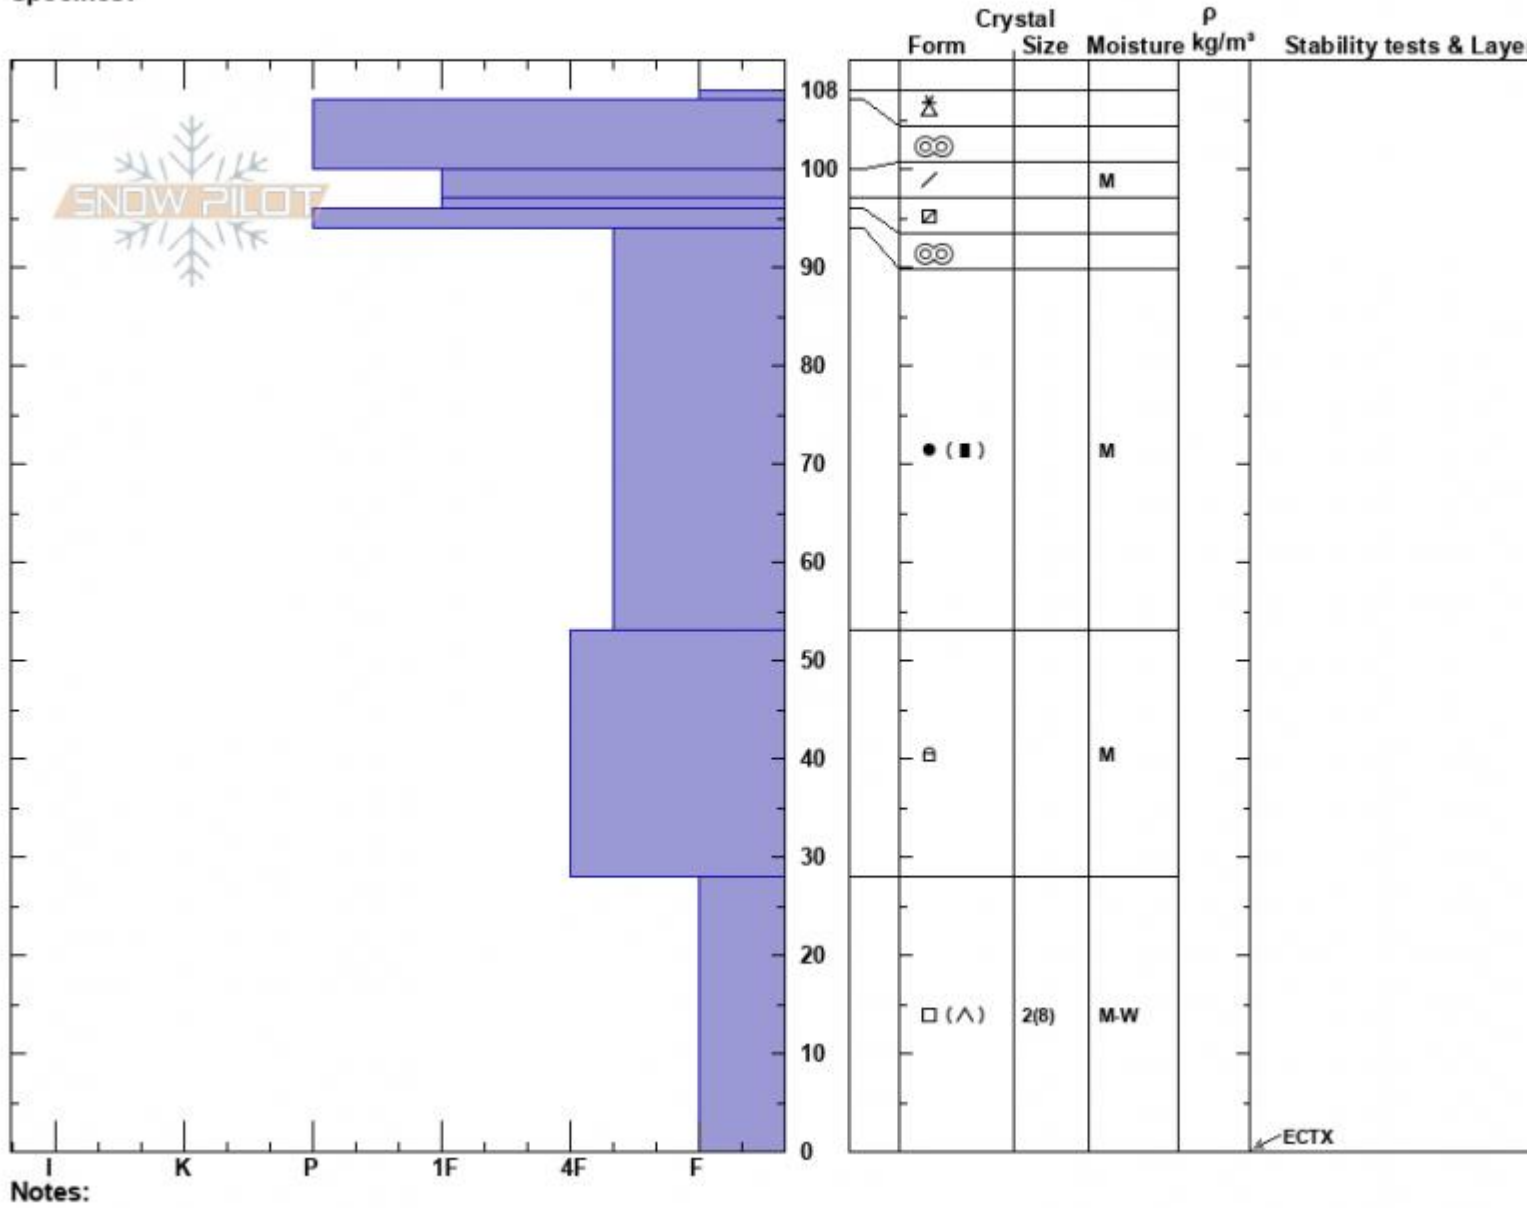

Consolation Hill
 Madison Range-S
 MT
 Elevation: 9223 ft
 Aspect: 110°
 Specifics:

Haylee Darby
 03/28/2025 - 11:00am
 Co-ord: 44.97242N, -111.27133W
 Slope Angle: 26°
 Wind Loading: no

Stability:
 Air Temperature: -1°C
 Sky Cover: FEW
 Precipitation: NO
 Wind: W Calm

HS:108 Layer Notes:

Advisory Region
 Southern Madison
 Longitude
 -111.27W

Latitude

45.06N

Southern Madison, 2025-03-28