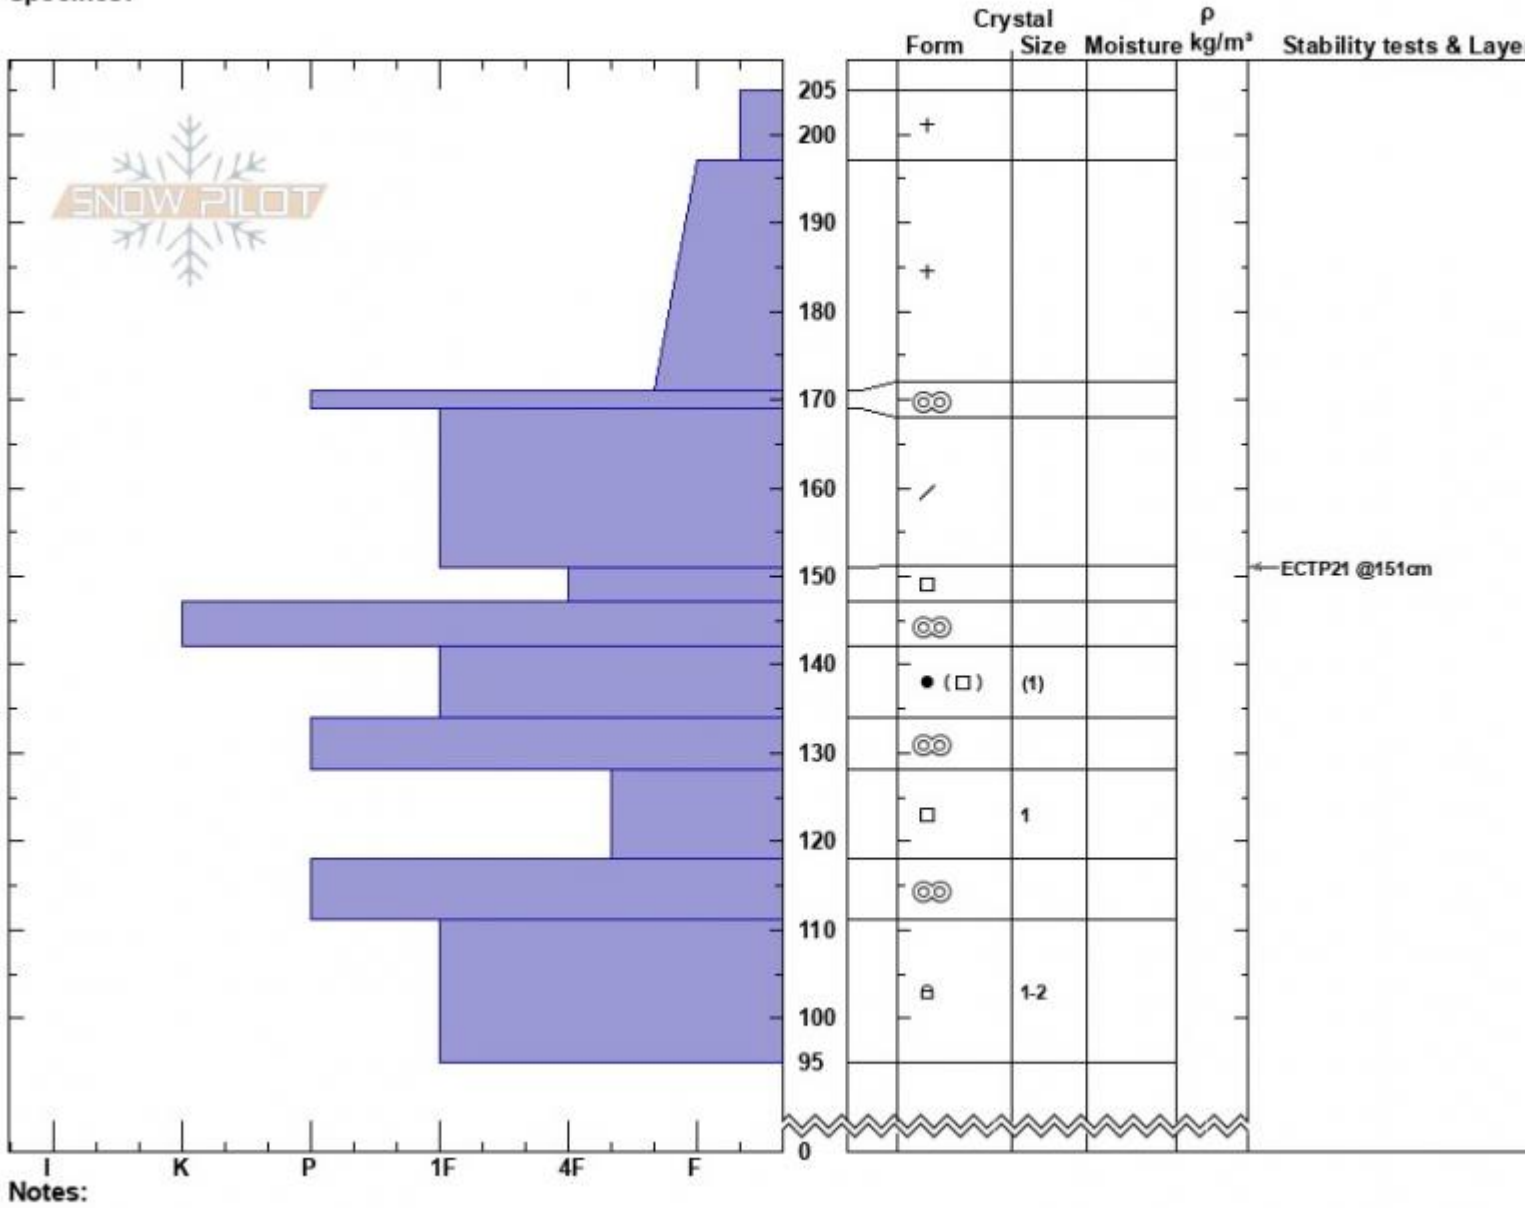

Rasta Shoulder
 Cooke City
 MT
 Elevation: 10070 ft
 Aspect: 154°
 Specifics:

Haylee Darby
 03/23/2025 - 3:00pm
 Co-ord: 45.07149N, -109.94451W
 Slope Angle: 29°
 Wind Loading:

Stability:
 Air Temperature: -7°C
 Sky Cover: OVC
 Precipitation: S2
 Wind: W Strong

HS:205 Layer Notes:

Advisory Region
 Cooke City
 Longitude
 -109.95W

Latitude

45.07N

Cooke City, 2025-03-23