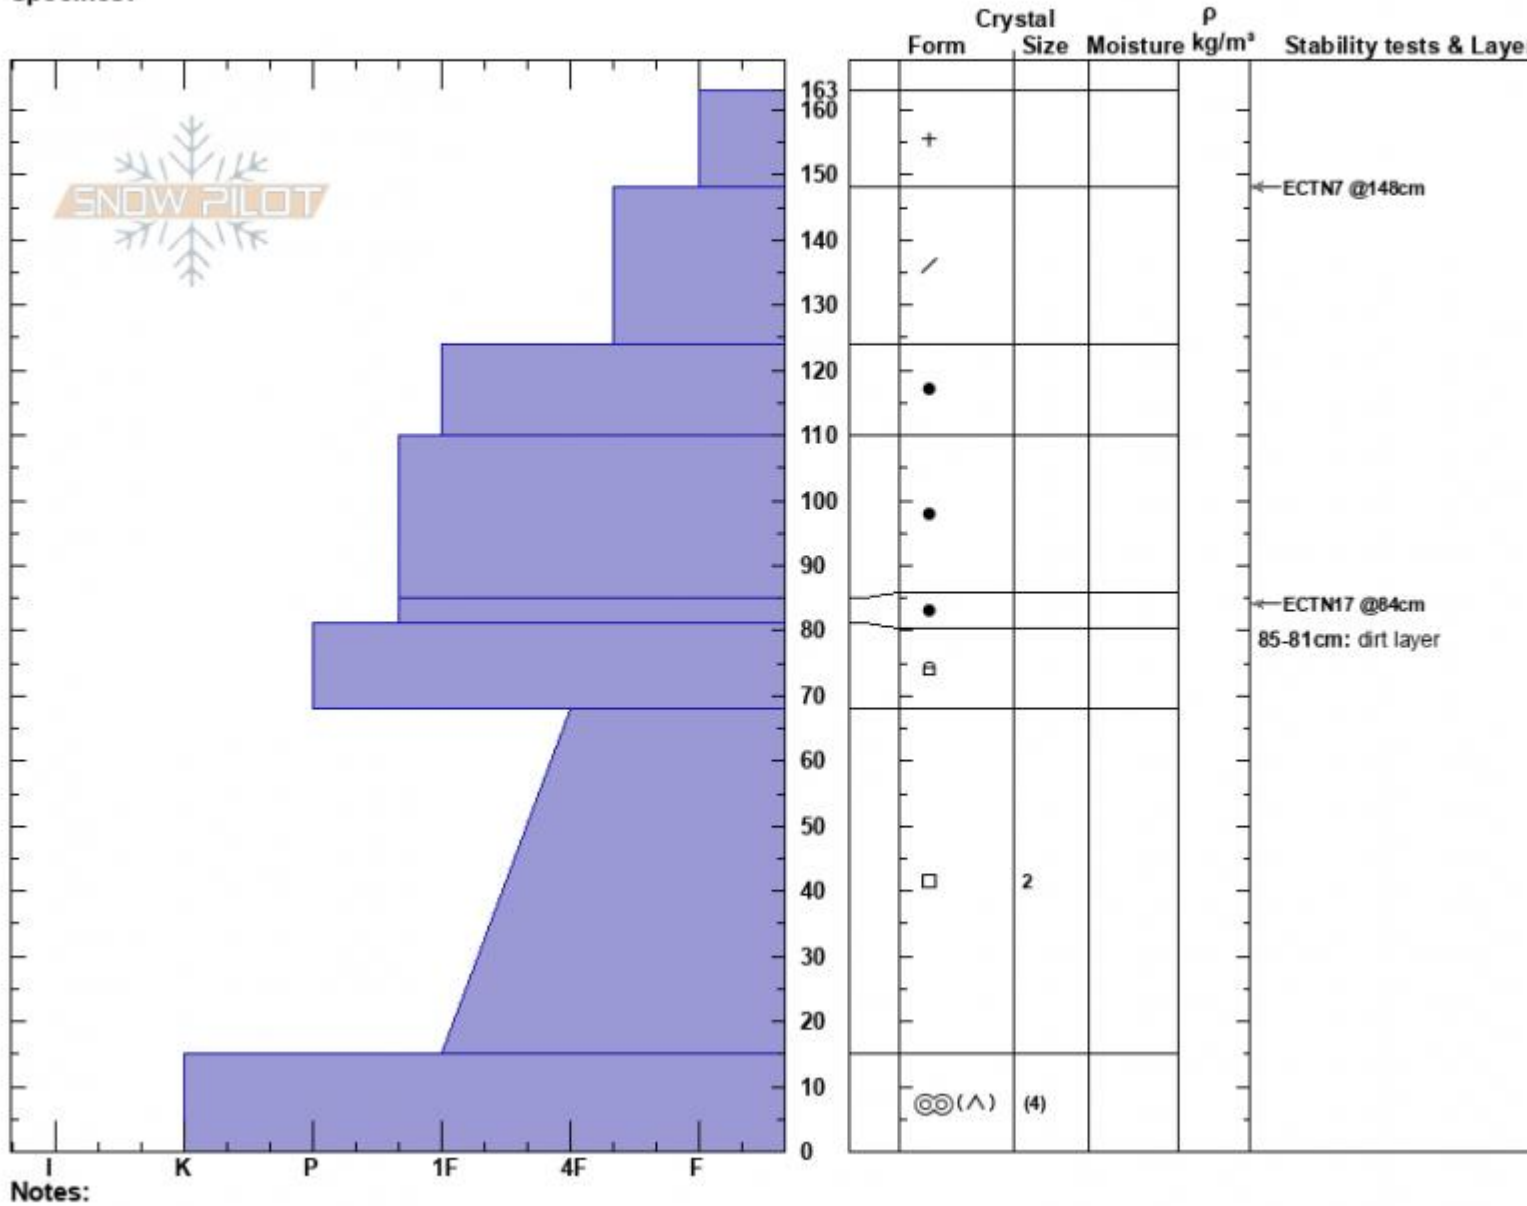

Hebgen Lake  
 Lionhead Range  
 MT  
 Elevation: 8944 ft  
 Aspect: 63°  
 Specifics:

Haylee Darby  
 03/20/2025 - 12:30pm  
 Co-ord: 44.84126N, -111.34181W  
 Slope Angle: 27°  
 Wind Loading: no

Stability:  
 Air Temperature: -2°C  
 Sky Cover: OVC  
 Precipitation: S-1  
 Wind: W Light Breeze

HS:163    Layer Notes:  
 85-81cm: dirt layer

Advisory Region  
 Lionhead Range  
 Longitude  
 -111.34W  
 Latitude  
 44.84N  
 Lionhead Range, 2025-03-20