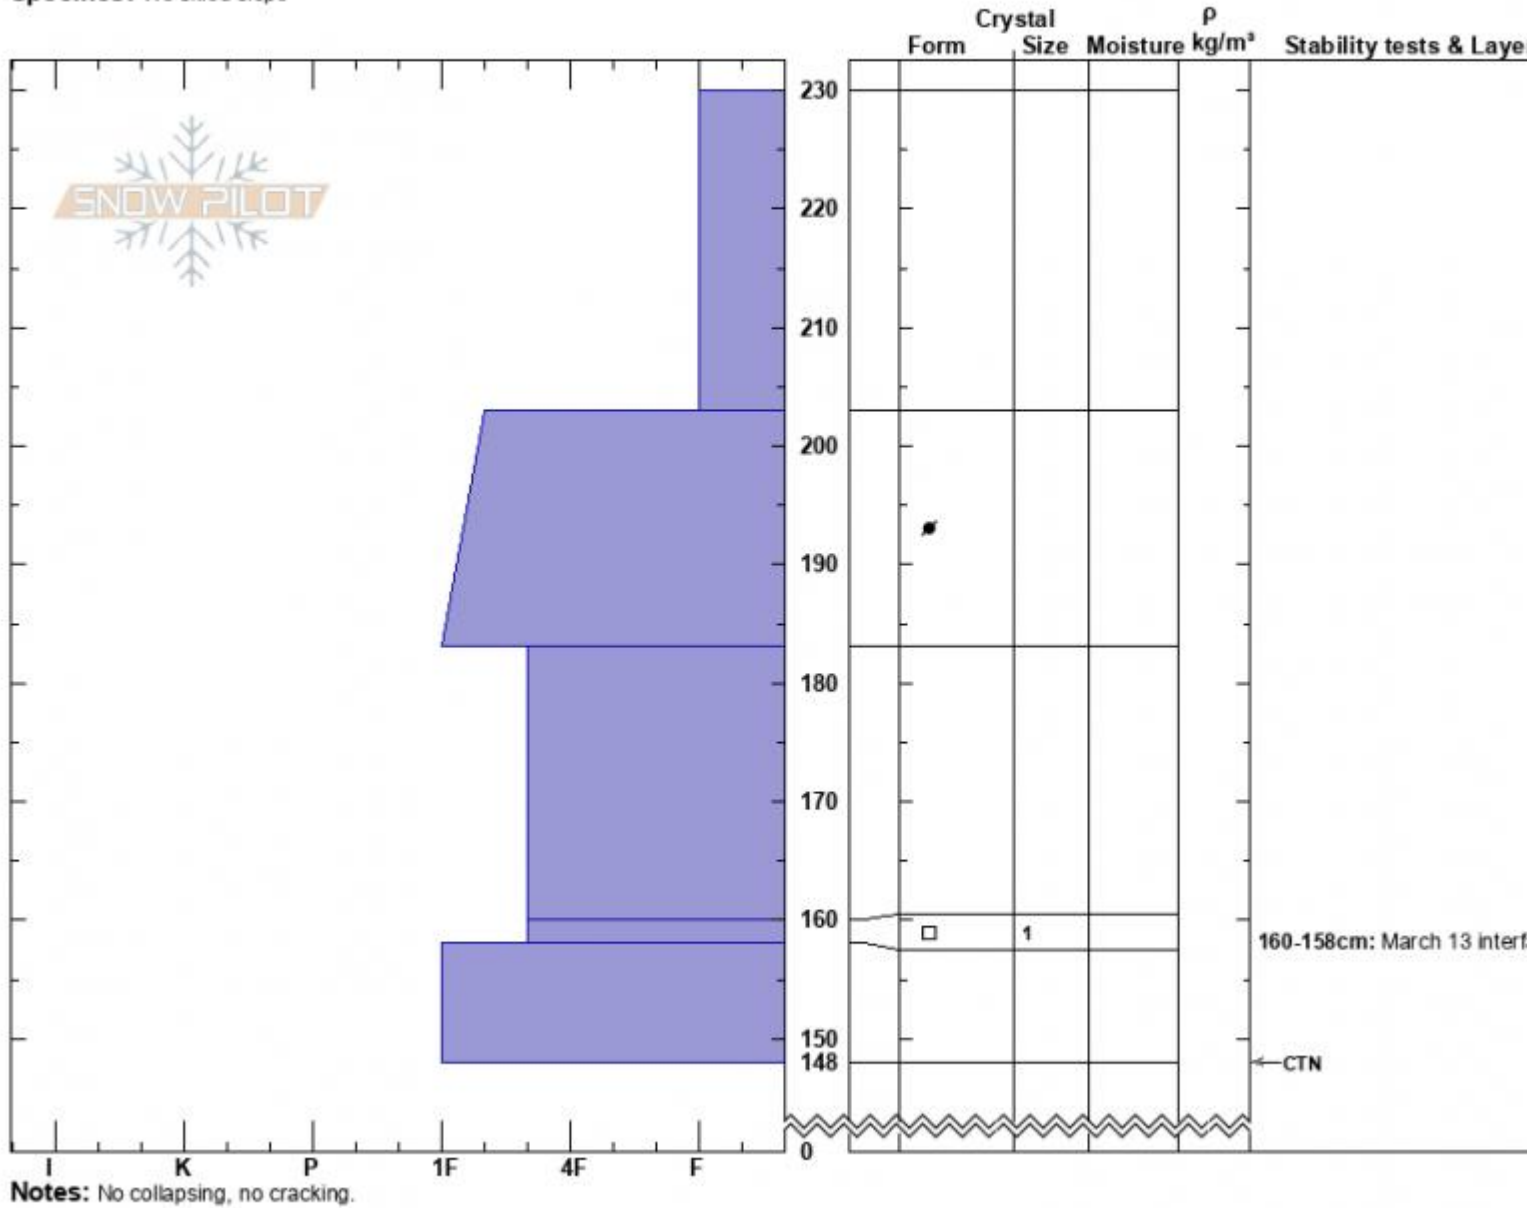

south of Cooke City  
 Absaroka Range  
 MT  
 Elevation: 9500 ft  
 Aspect: 67°  
 Specifics: We skied slope

Beau Fredlund  
 03/19/2025 - 11:00am  
 Co-ord: 44.99783N, -109.95031E  
 Slope Angle: 27°  
 Wind Loading:

Stability:  
 Air Temperature:  
 Sky Cover: BKN  
 Precipitation:  
 Wind:

HS:230 Layer Notes:  
 160-158cm: March 13 interface  
 160-158cm: Problematic layer

The snow surface was becoming damp on solar aspects when we skied back to Cooke City around noon.

Advisory Region  
 Cooke City  
 Longitude  
 -109.94W

Latitude

45.02N

Cooke City, 2025-03-19