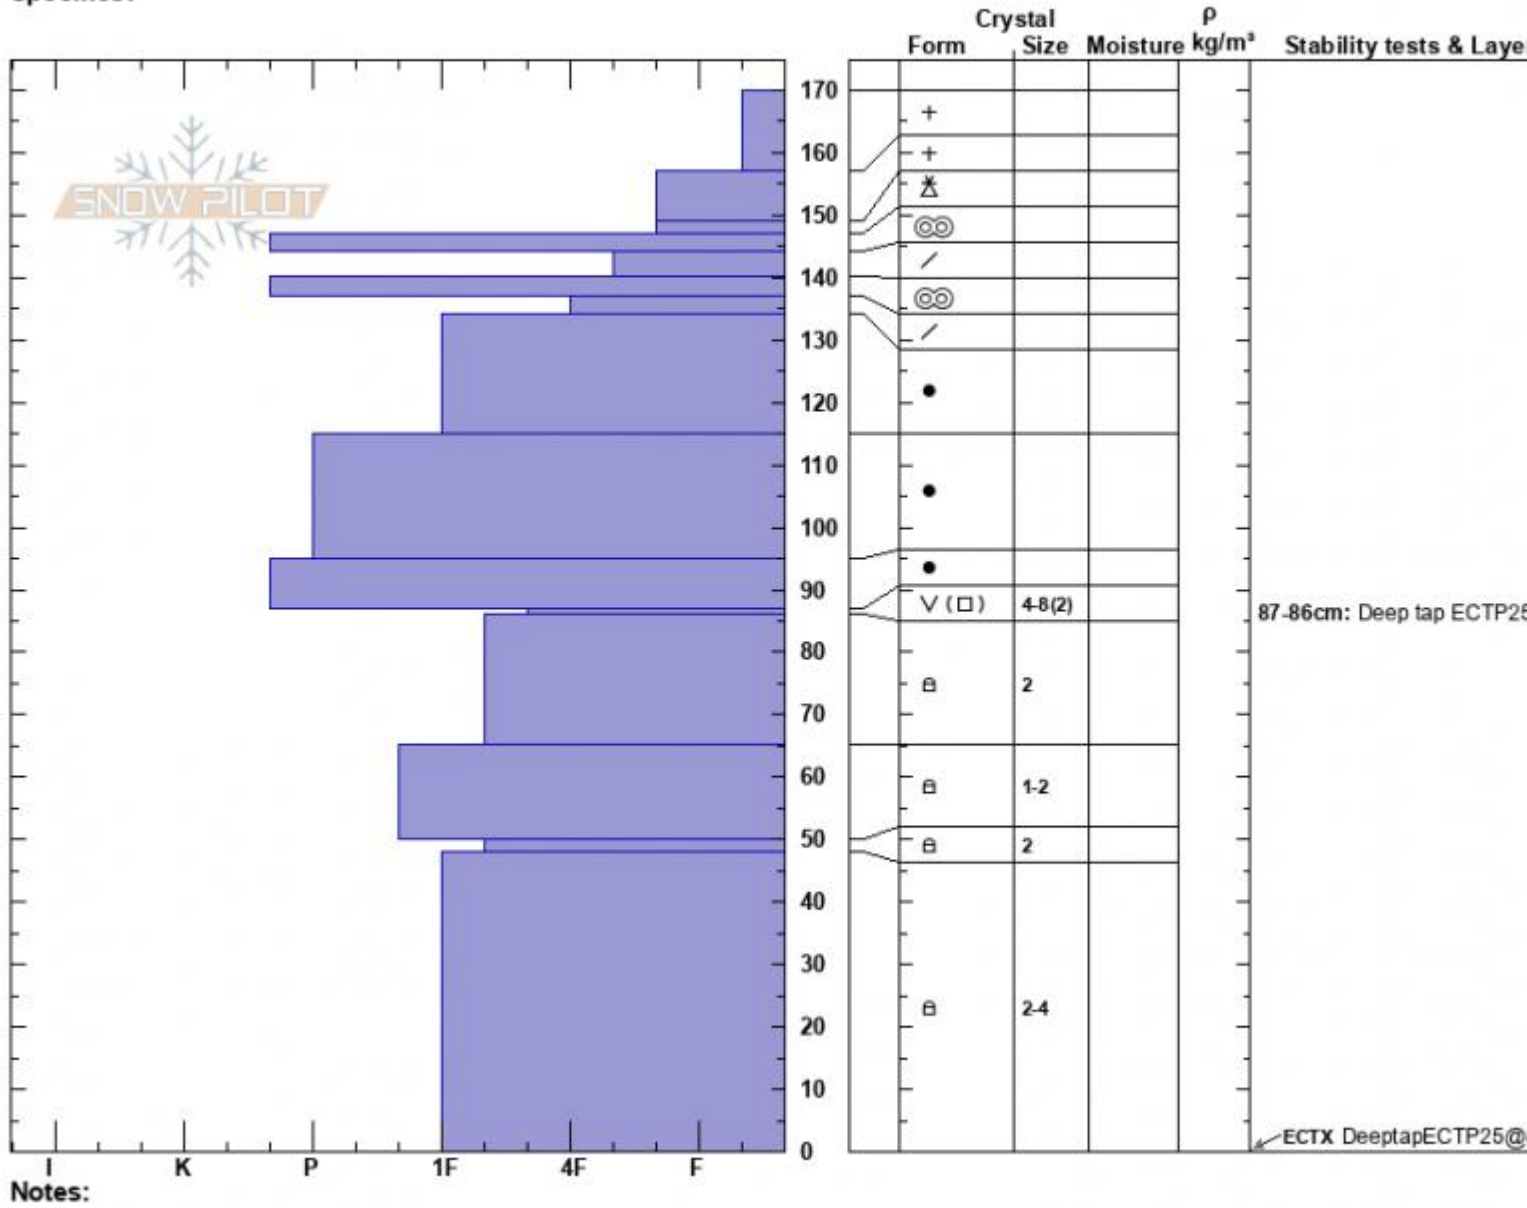

T Fork Wildernss Bndry
 Madison Range-S
 MT
 Elevation: 8850 ft
 Aspect: 270°
 Specifics:

Alex Marienthal
 03/15/2025 - 12:33am
 Co-ord: 44.97642N, -111.35879W
 Slope Angle: 23°
 Wind Loading:

Stability: Fair
 Air Temperature:
 Sky Cover: OVC
 Precipitation: S1
 Wind: SW Light Breeze

HS:170
 PF:35
Layer Notes:
 87-86cm: Deep tap ECTP25, CP
 87-86cm: Problematic layer

Advisory Region
 Southern Madison
 Longitude
 -111.27W
 Latitude
 45.06N
 Southern Madison, 2025-03-15