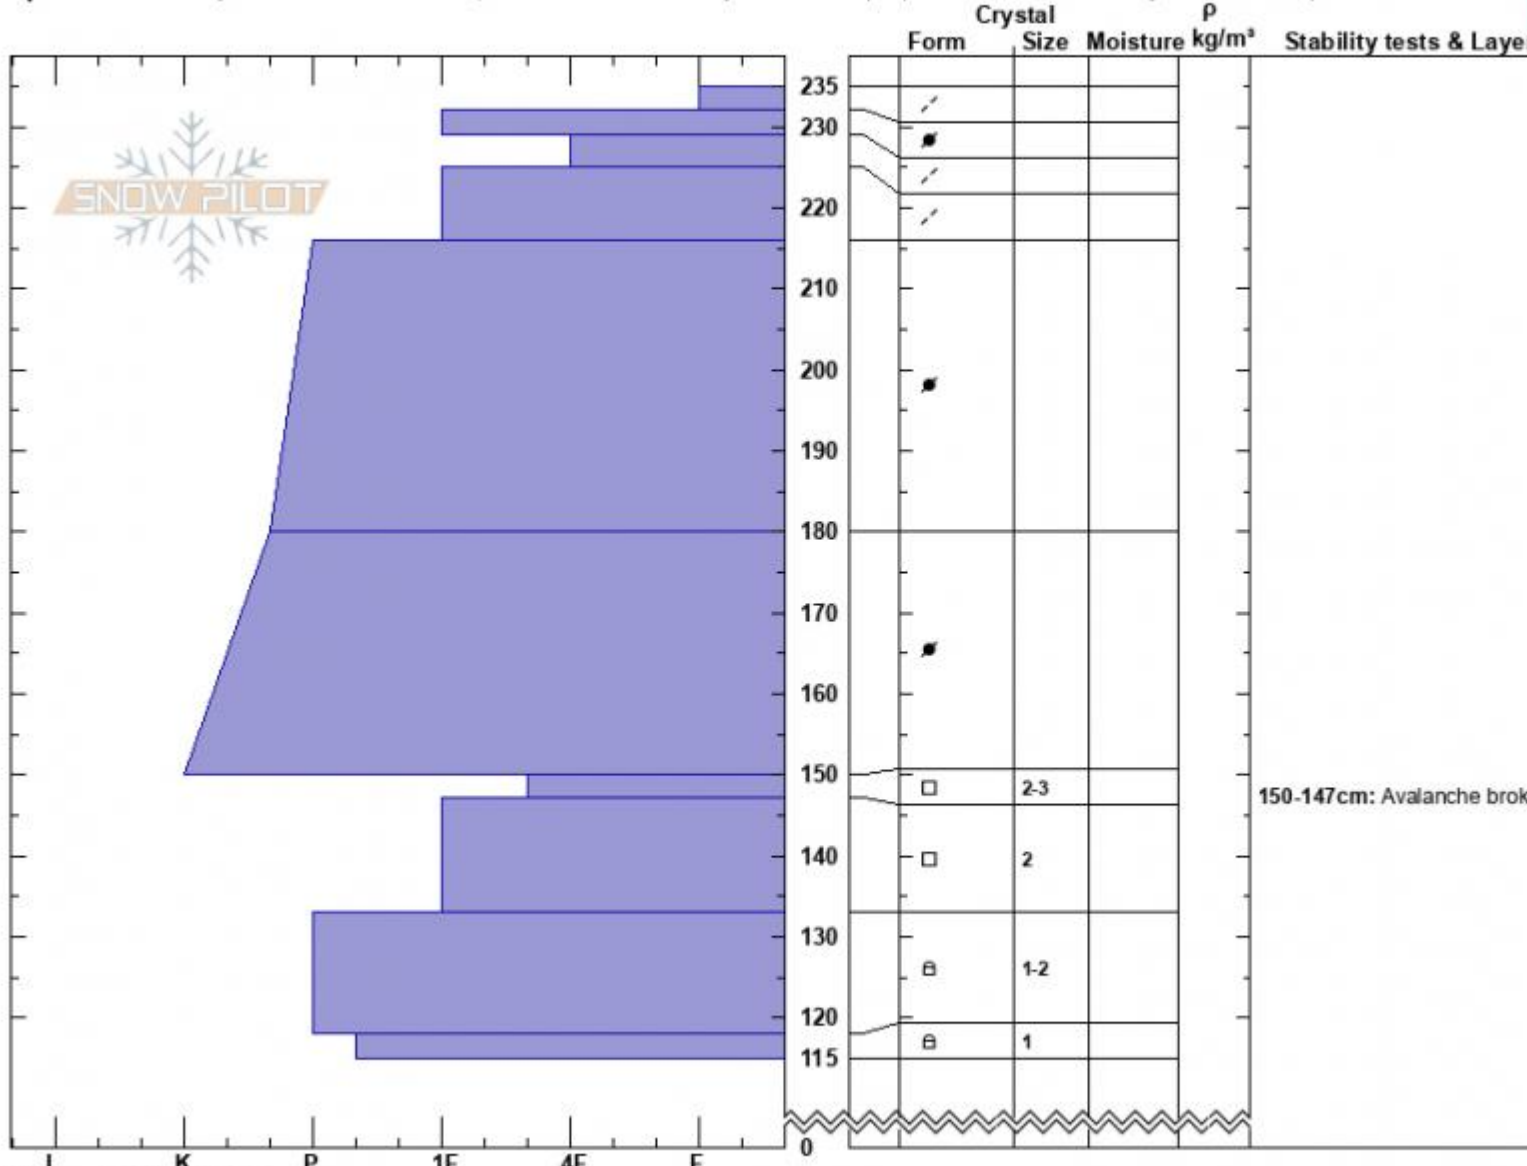

TargheeCreek AMu-R4-D3 Alex Mariantal
 Lionhead Range 02/28/2025 - 3:20pm
 MT Co-ord: 44.74083N, -111.37639W
 Elevation: 9250 ft Slope Angle: 20°
 Aspect: 5° Wind Loading: yes
 Specifics: Pit is adjacent to avalanche: crown; Recent avalanche activity on similar slopes; Recent avalanche activity on different slopes

Stability: Poor
 Air Temperature:
 Sky Cover: FEW
 Precipitation: NO
 Wind: SW Light Breeze

HS:235 Layer Notes:
 150-147cm: Avalanche broke her
 150-147cm: Problematic layer

Notes: HS-AMu-R4-D3-O
 We saw this avalanche crown at 2:30 pm on a slope that had not slid when we rode by it two hours earlier. Additional Pit Specifics: Snowmobile tracks

Advisory Region
 Lionhead Range
 Longitude
 -111.37W
 Latitude
 44.74N
 Avalanche Details: [Snowmobile triggered 3-5' deep hard slab at Lionhead](#)
 Lionhead Range, 2025-02-28