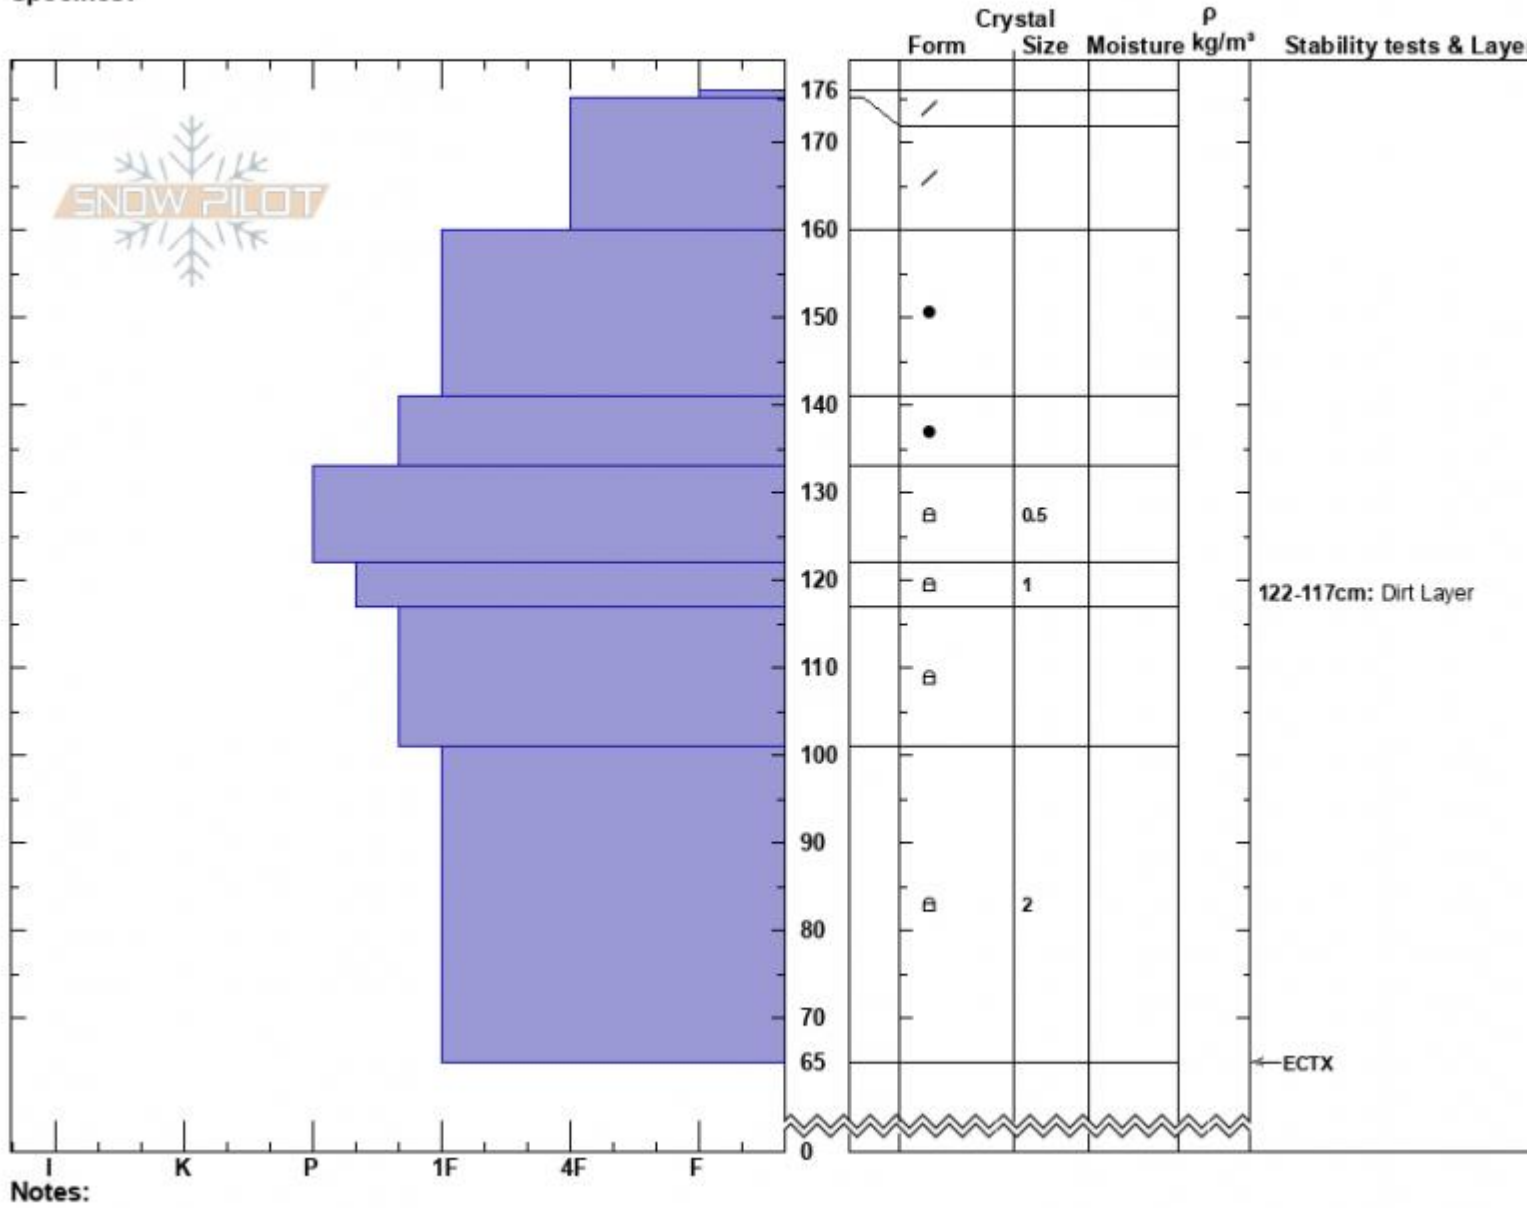

Spanky's
 Madison Range-N
 MT
 Elevation: 9100 ft
 Aspect: 90°
 Specifics:

Haylee Darby
 02/27/2025 - 12:00pm
 Co-ord: 45.32158N, -111.38049W
 Slope Angle: 25°
 Wind Loading:

Stability:
 Air Temperature:
 Sky Cover: CLR
 Precipitation: NO
 Wind: W Calm

HS:176 Layer Notes:
 122-117cm: Dirt Layer

Notes:
 Advisory Region
 Northern Madison
 Longitude
 -111.39W
 Latitude
 45.34N
 Northern Madison, 2025-02-27