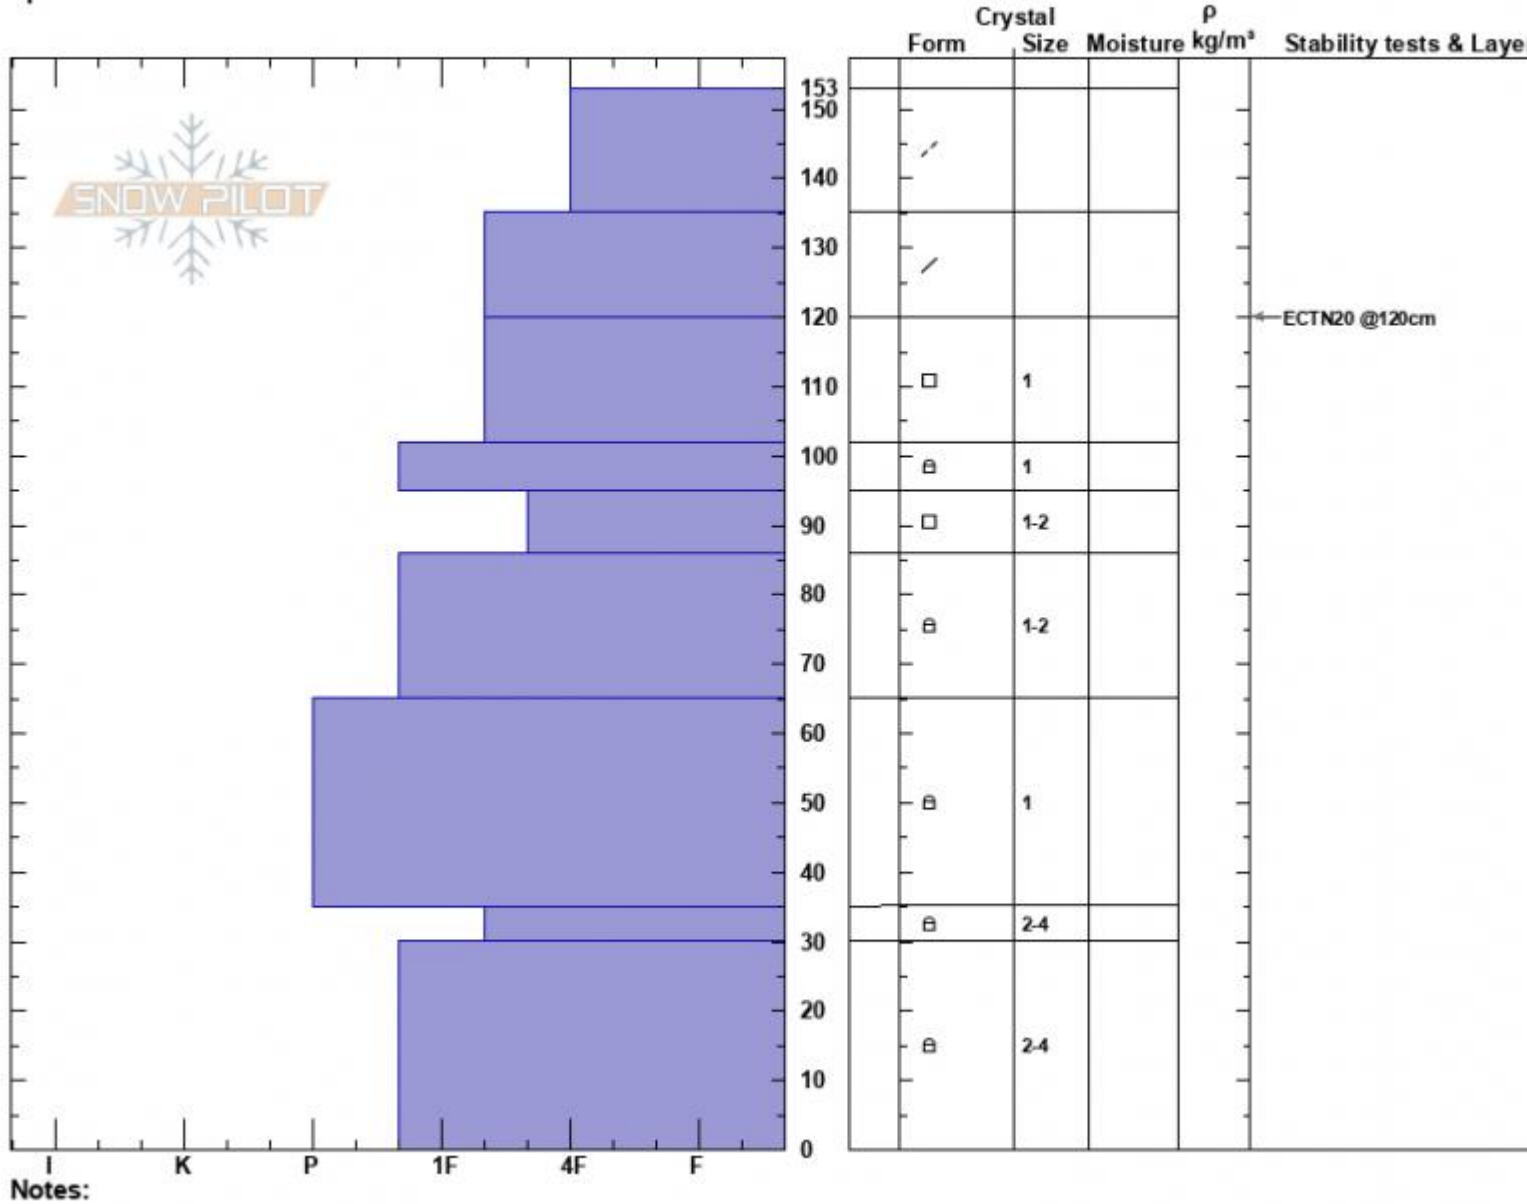

Jones Creek Rib
 Bridger Range
 MT
Elevation: 8432 ft
Aspect: 247°
Specifics:

Haylee Darby
 02/25/2025 - 11:50pm
Co-ord: 45.82384N, -110.93298W
Slope Angle: 27°
Wind Loading:

Stability:
Air Temperature:
Sky Cover: BKN
Precipitation: NO
Wind: W Moderate

HS:153 **Layer Notes:**

Advisory Region
 Bridger Range
 Longitude
 -110.95W
 Latitude
 45.85N
 Bridger Range, 2025-02-25