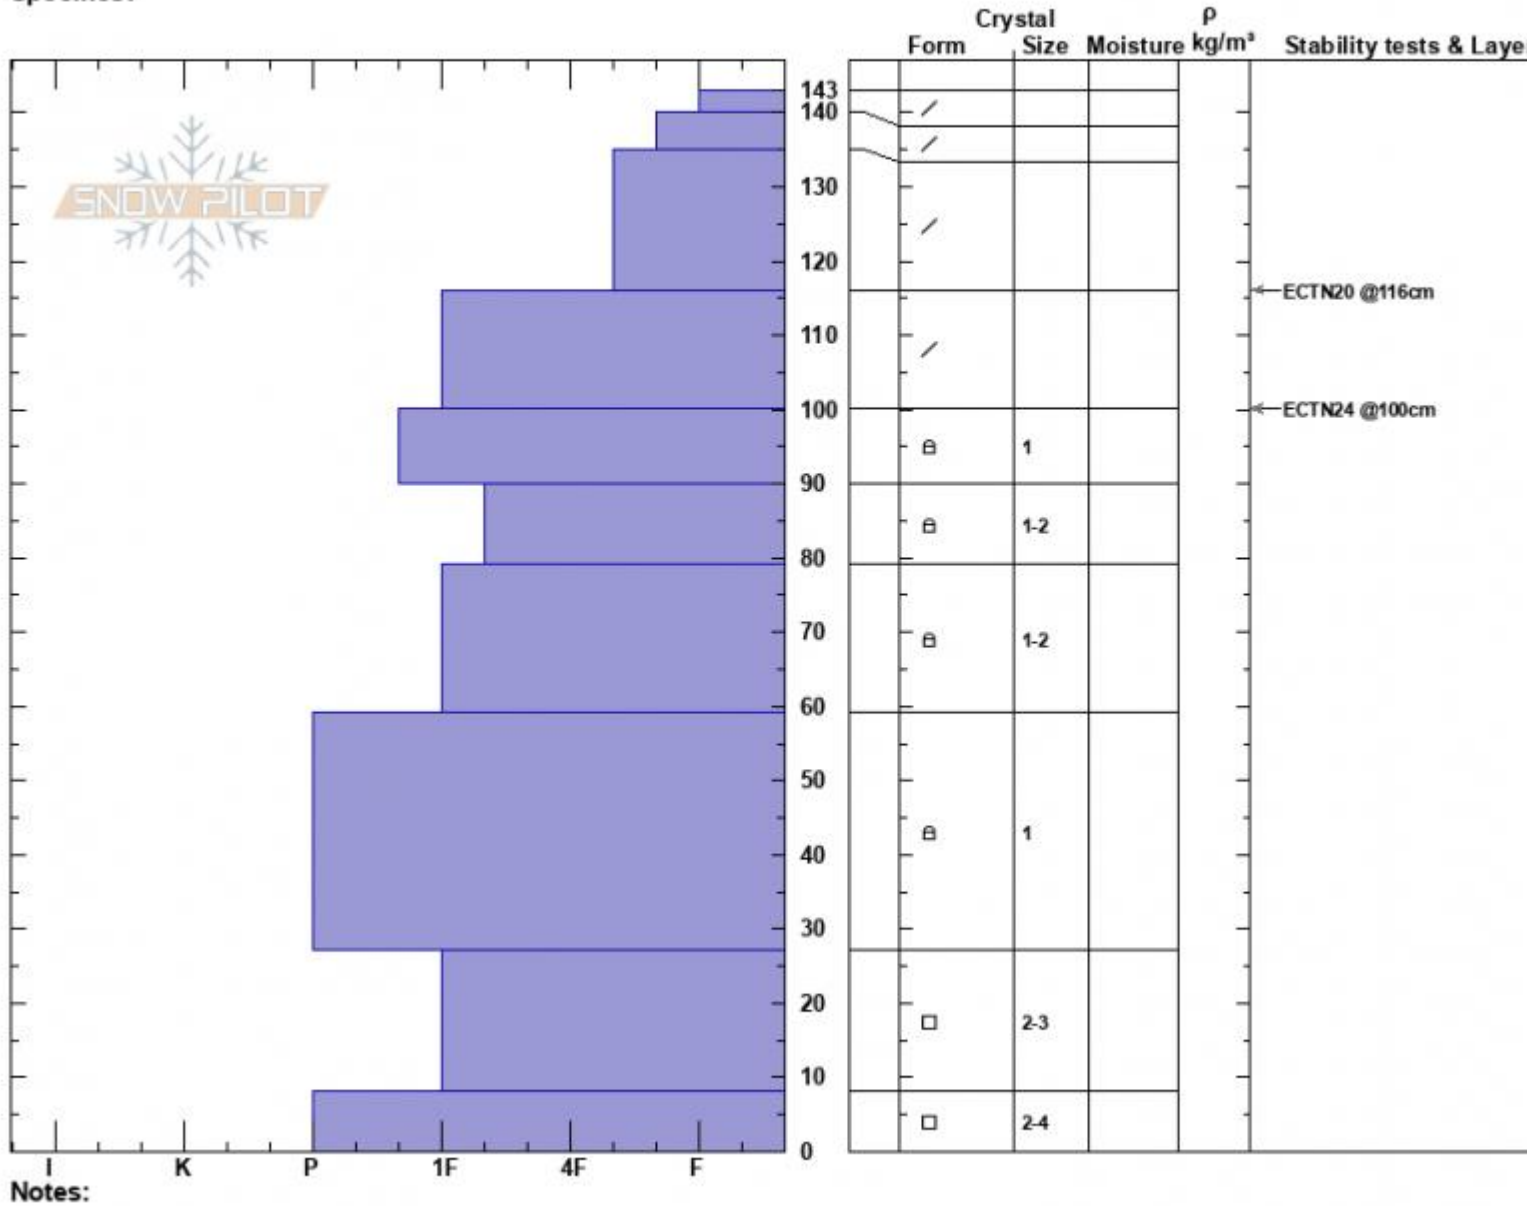

Lower Jones Creek  
 Bridger Range  
 MT  
 Elevation: 7130 ft  
 Aspect: 330°  
 Specifics:

Haylee Darby  
 02/25/2025 - 12:30pm  
 Co-ord: 45.82513N, -110.94132W  
 Slope Angle: 33°  
 Wind Loading: no

Stability:  
 Air Temperature:  
 Sky Cover: OVC  
 Precipitation: NO  
 Wind: W Calm

HS:143  
 PF:45  
 Layer Notes:

Advisory Region  
 Bridger Range  
 Longitude  
 -110.95W  
 Latitude  
 45.85N  
 Bridger Range, 2025-02-25