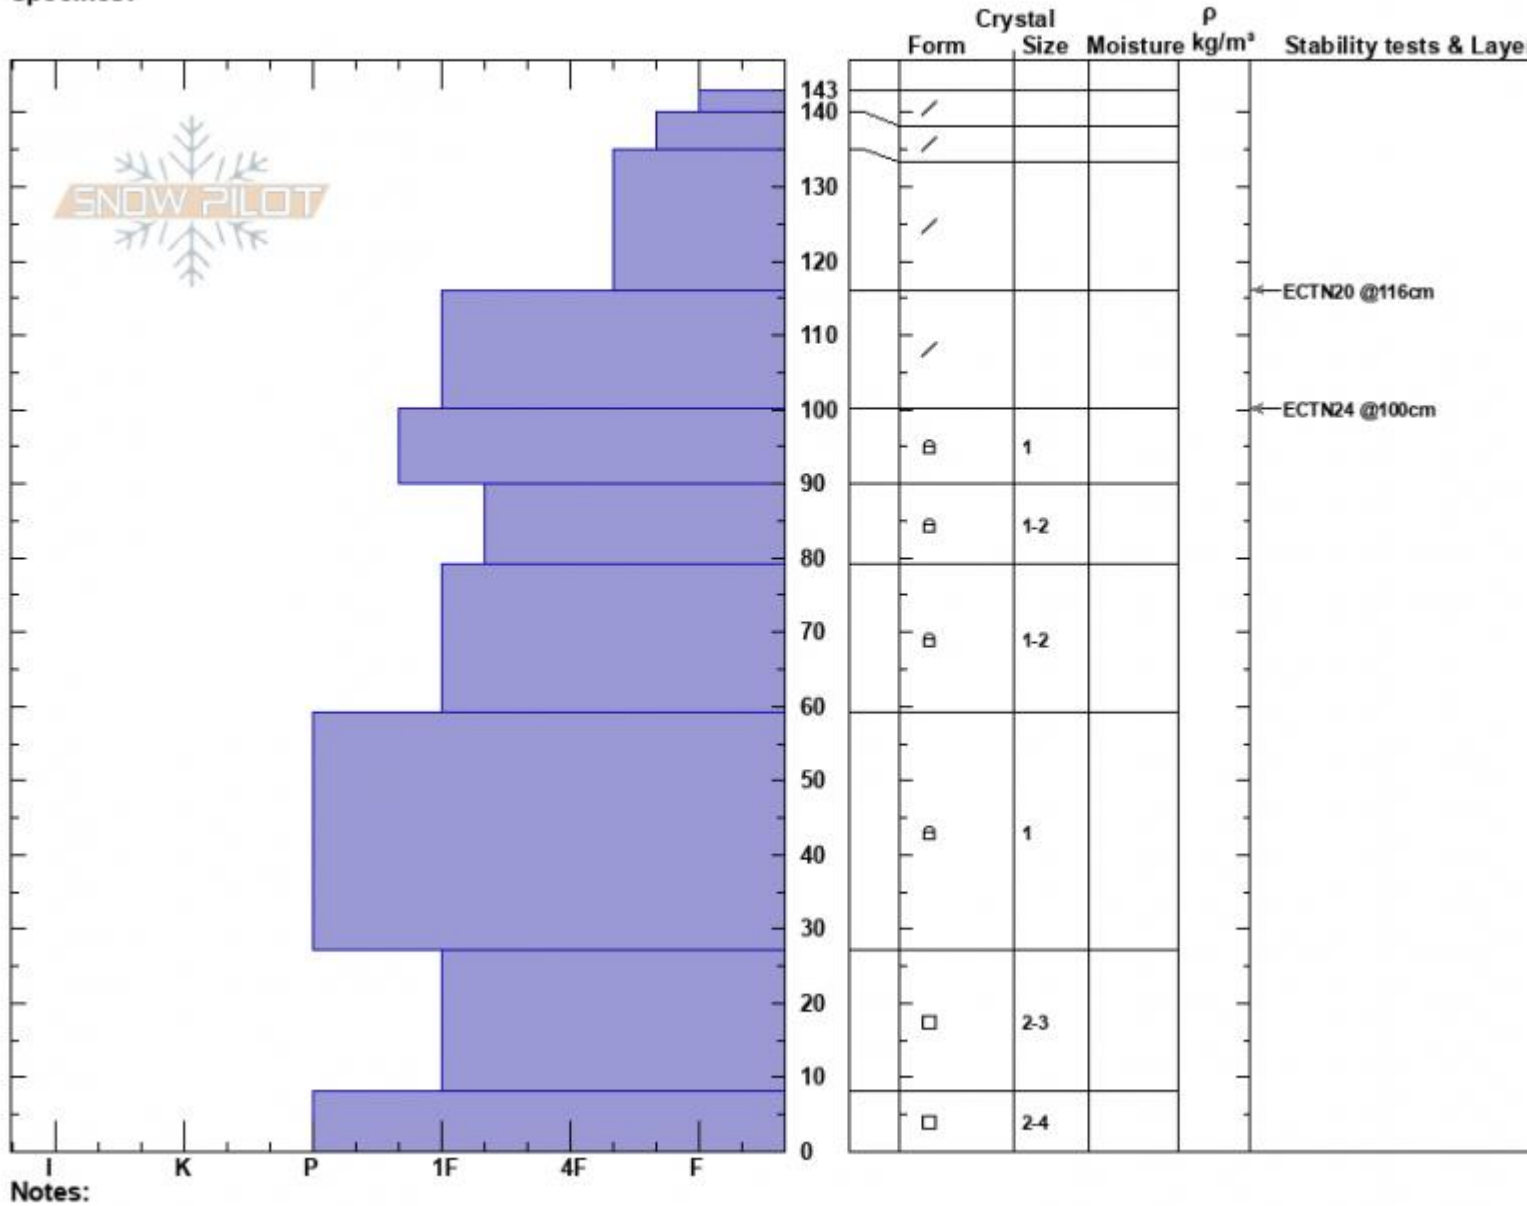

Lower Jones Creek
 Bridger Range
 MT
 Elevation: 7130 ft
 Aspect: 330°
 Specifics:

Haylee Darby
 02/25/2025 - 12:30pm
 Co-ord: 45.82513N, -110.94132W
 Slope Angle: 33°
 Wind Loading: no

Stability:
 Air Temperature:
 Sky Cover: OVC
 Precipitation: NO
 Wind: W Calm

HS:143
 PF:45
 Layer Notes:

Notes:
 Advisory Region
 Bridger Range
 Longitude
 -110.95W
 Latitude
 45.85N
 Bridger Range, 2025-02-25