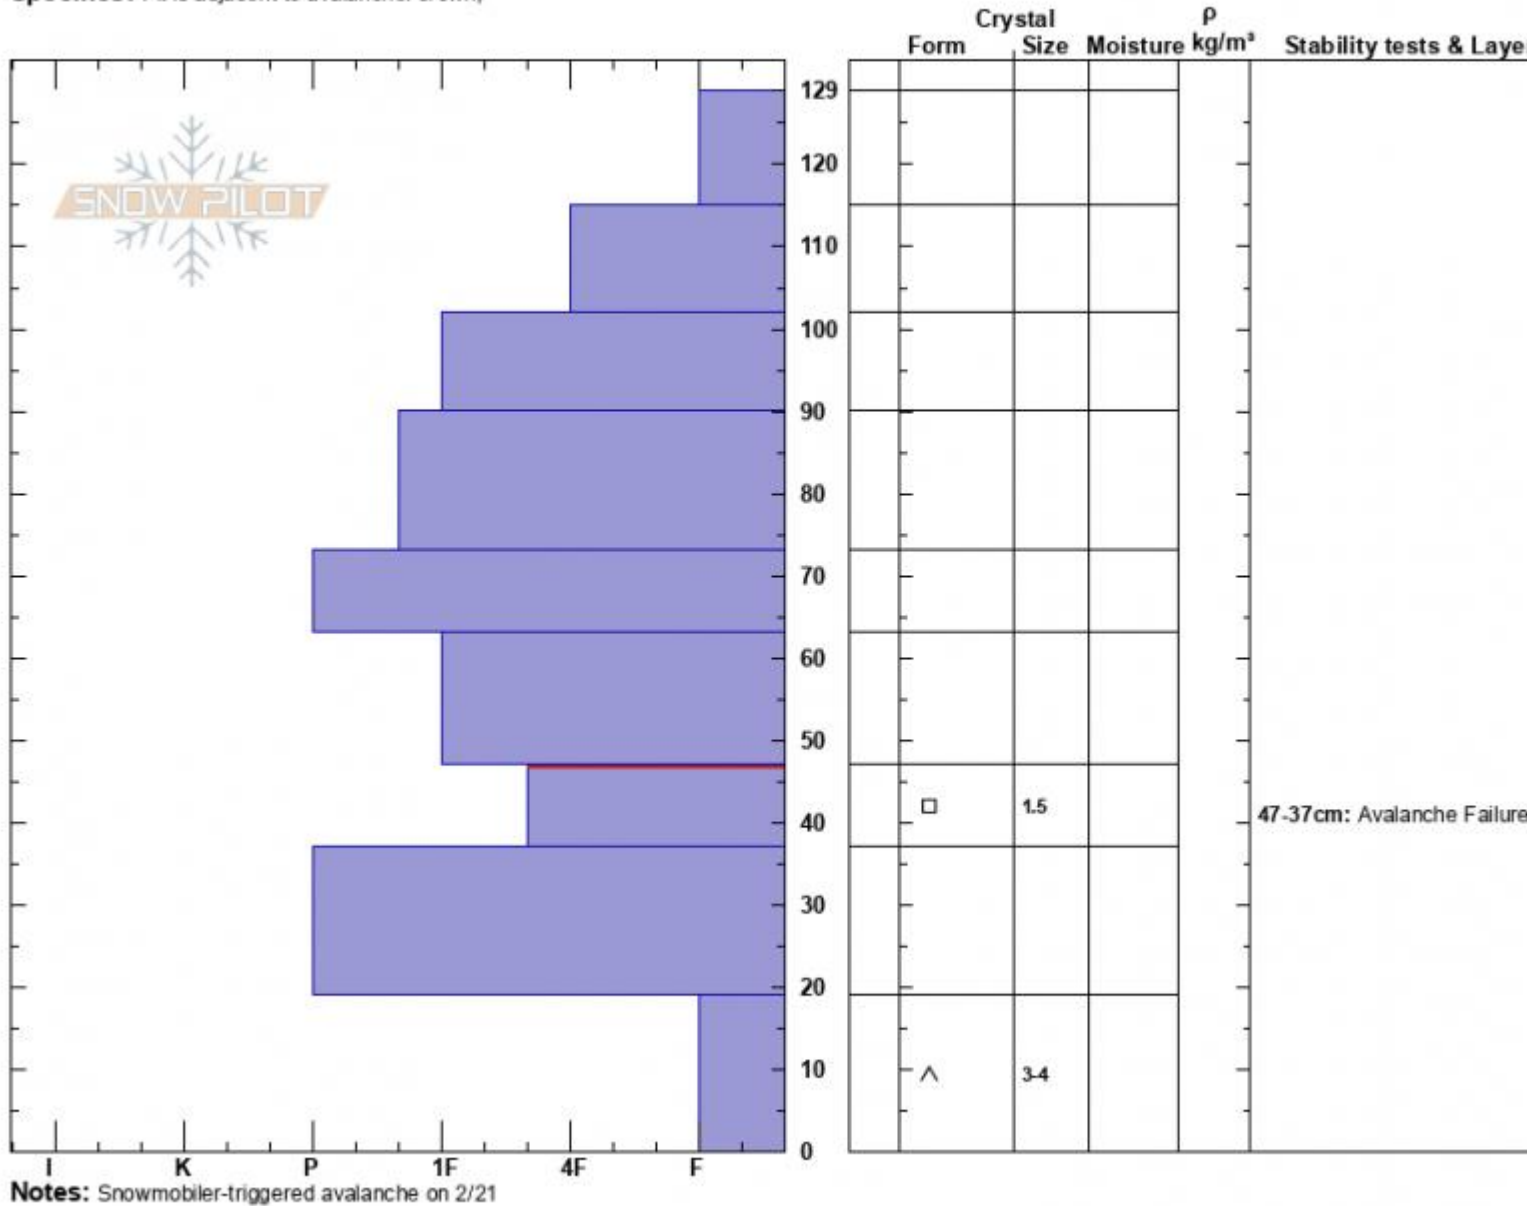

Teepee Basin Avalanche Dave Zinn  
 Madison Range-S 02/23/2025 - 11:30am  
 MT Co-ord: 44.90808N, -111.19182W  
 Elevation: 9300 ft Slope Angle: 38°  
 Aspect: 60° Wind Loading: no  
 Specifics: Pit is adjacent to avalanche: crown;

Stability: Fair  
 Air Temperature:  
 Sky Cover: OVC  
 Precipitation: S-1  
 Wind: Calm

HS:129 Layer Notes:  
 PF:75 47-37cm: Avalanche Failure  
 47-37cm: Problematic layer

Advisory Region  
 Southern Madison  
 Longitude  
 -111.19W  
 Latitude  
 44.90N  
 Southern Madison, 2025-02-23