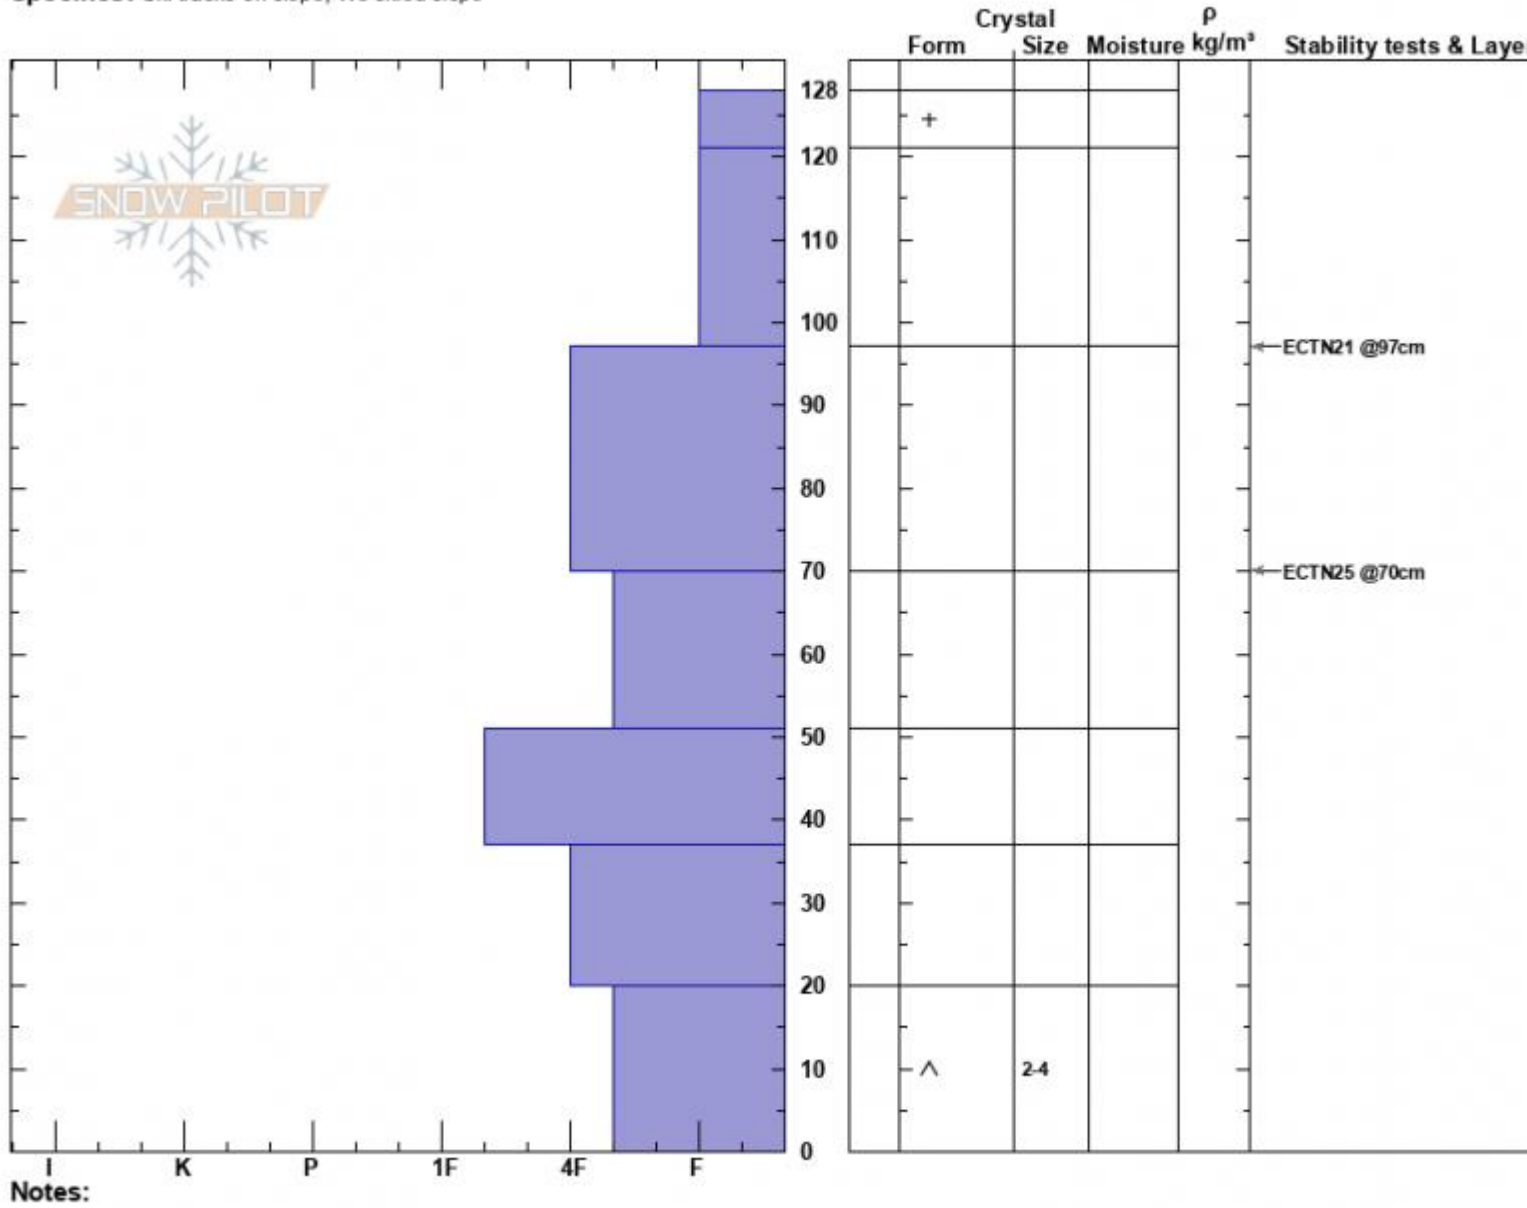

Bacon Rind  
 Madison Range-S  
 MT  
 Elevation: 8800 ft  
 Aspect: 110°  
 Specifics: Ski tracks on slope; We skied slope

Ian Hoyer  
 02/19/2025 - 12:00pm  
 Co-ord: 44.95961N, -111.09928W  
 Slope Angle: 24°  
 Wind Loading: no

Stability: Good  
 Air Temperature:  
 Sky Cover: OVC  
 Precipitation: NO  
 Wind: Calm

HS:128    Layer Notes:  
 20-0cm: Problematic layer

Advisory Region  
 Southern Madison  
 Longitude  
 -111.10W  
 Latitude  
 44.96N  
 Southern Madison, 2025-02-19