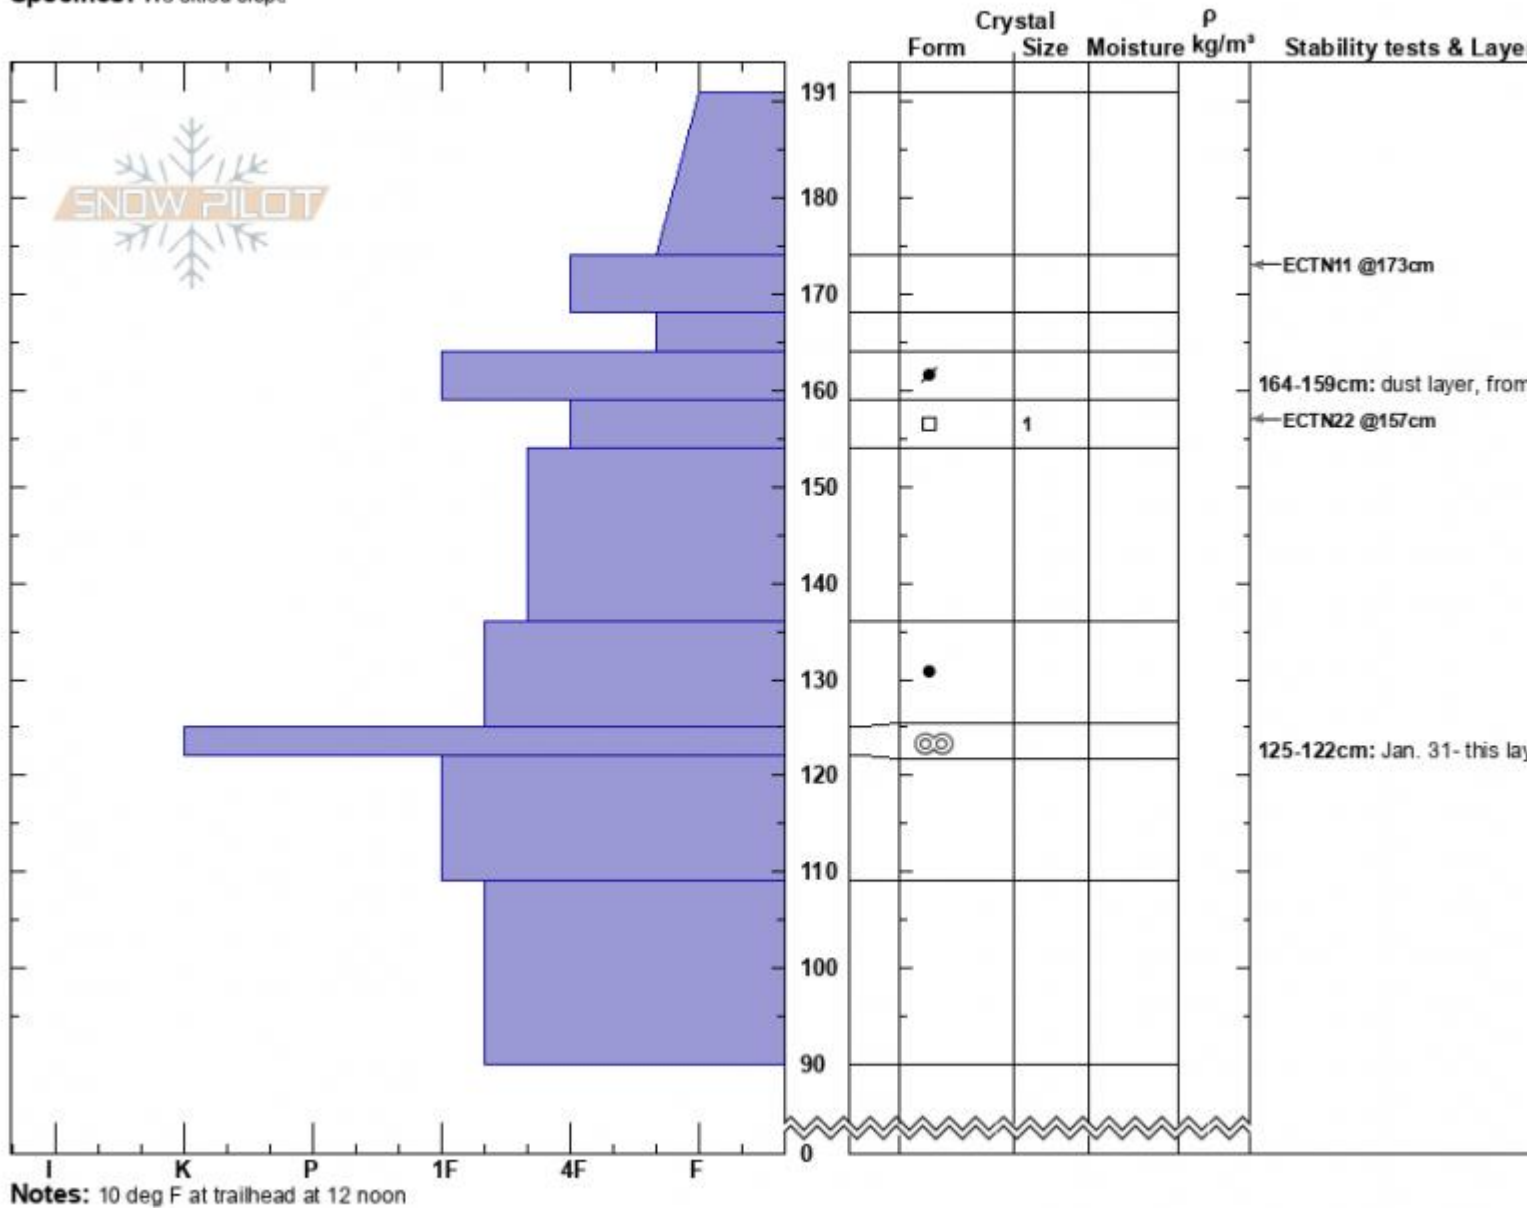

north of Cooke City
 Beartooths
 MT
Elevation: 9300 ft
Aspect: 110°
Specifics: We skied slope

Beau Fredlund
 02/10/2025 - 11:00am
Co-ord: 45.01959N, -109.93555E
Slope Angle: 28°
Wind Loading:

Stability:
Air Temperature:
Sky Cover: SCT
Precipitation:
Wind: W Light Breeze

HS:191 **Layer Notes:**
 168-164cm: Problematic layer
 164-159cm: dust layer, from Feb.
 125-122cm: Jan. 31- this layer bu

Advisory Region
 Cooke City
 Longitude
 -109.94W
 Latitude
 45.03N
 Cooke City, 2025-02-14