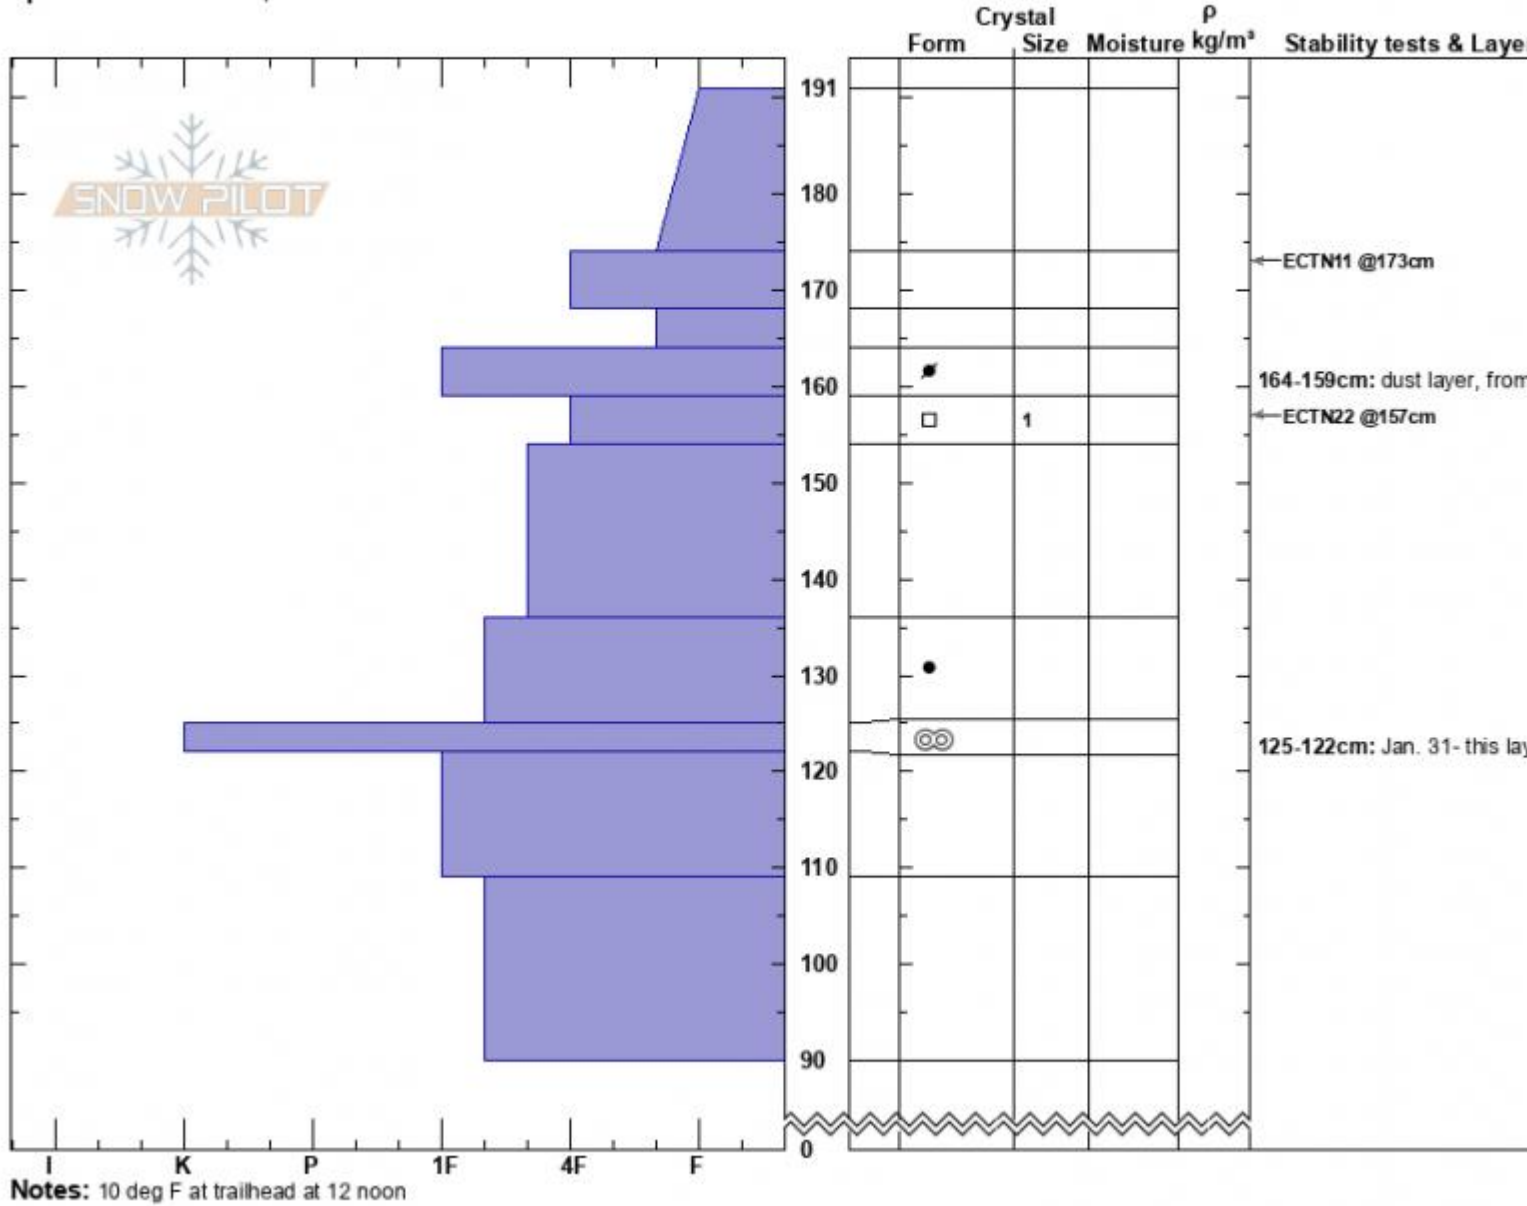

north of Cooke City  
 Beartooths  
 MT  
**Elevation:** 9300 ft  
**Aspect:** 110°  
**Specifics:** We skied slope

Beau Fredlund  
 02/10/2025 - 11:00am  
**Co-ord:** 45.01959N, -109.93555E  
**Slope Angle:** 28°  
**Wind Loading:**

**Stability:**  
**Air Temperature:**  
**Sky Cover:** SCT  
**Precipitation:**  
**Wind:** W Light Breeze

**HS:** 191  
**Layer Notes:**  
 168-164cm: Problematic layer  
 164-159cm: dust layer, from Feb.  
 125-122cm: Jan. 31- this layer bu

Advisory Region  
 Cooke City  
 Longitude  
 -109.94W  
 Latitude  
 45.03N  
 Cooke City, 2025-02-14