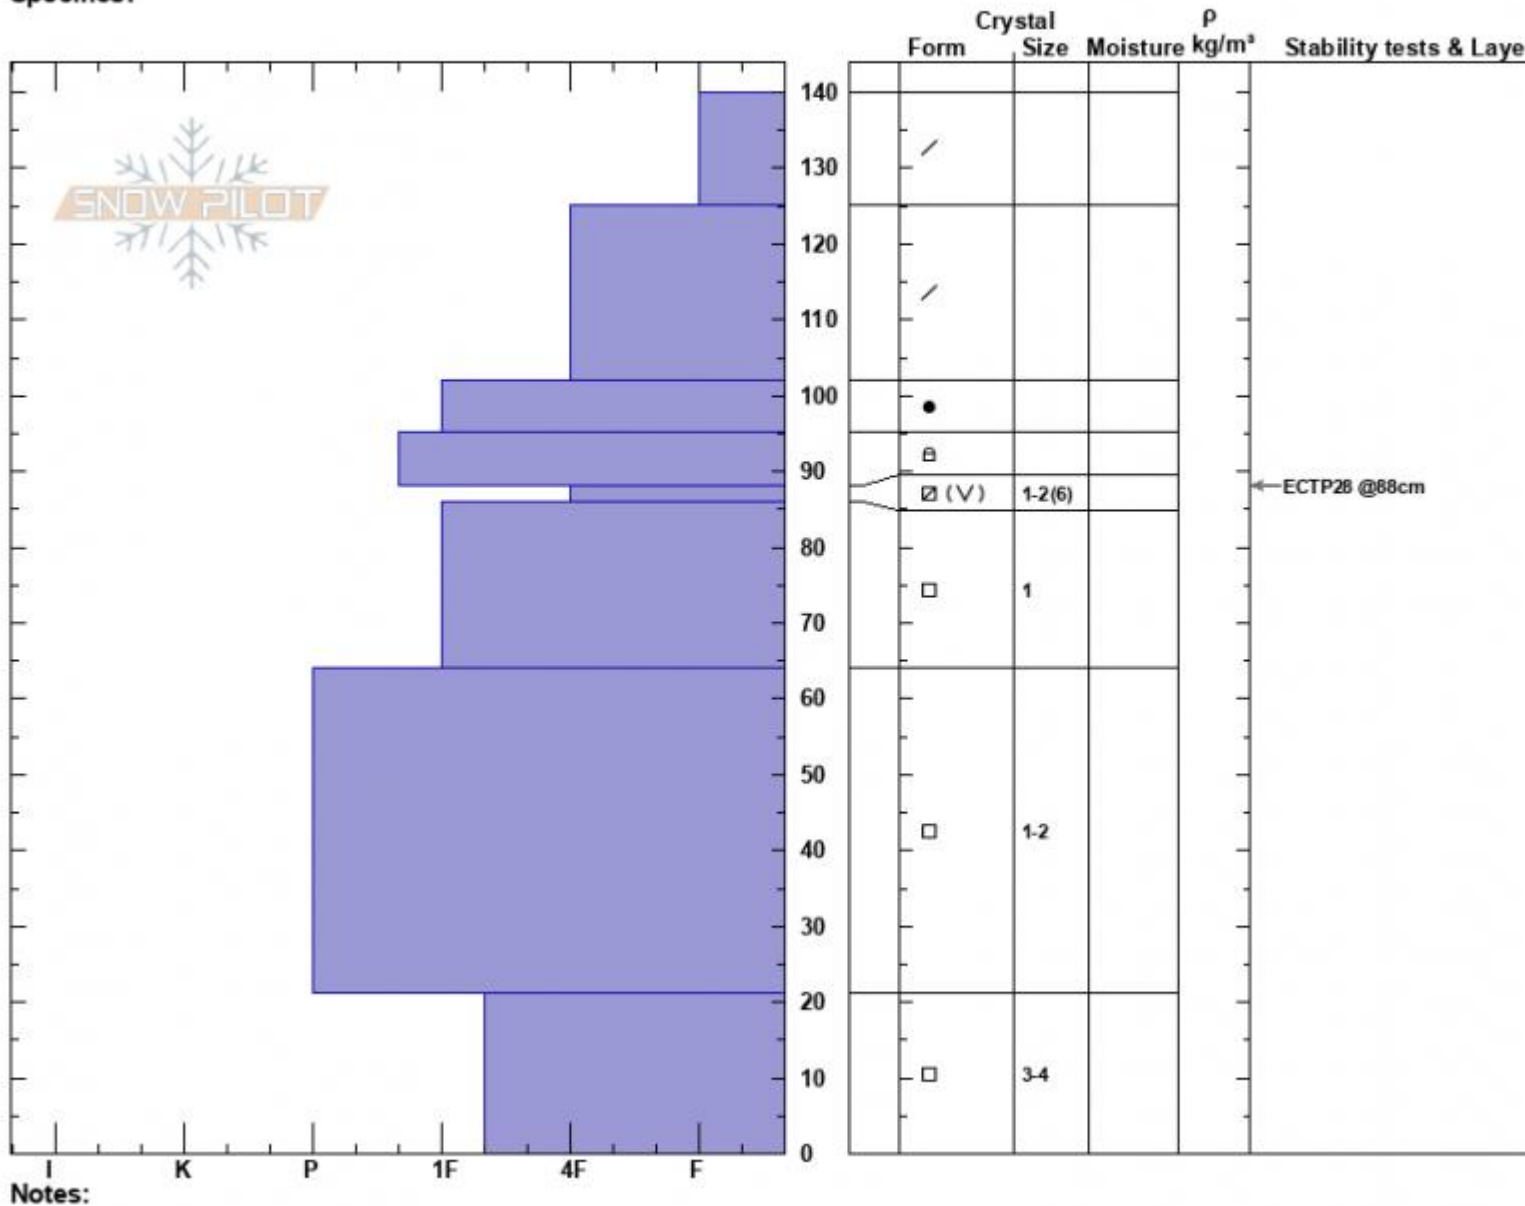

Deer Creek NE Face
 Madison Range-N
 MT
 Elevation: 8200 ft
 Aspect: 70°
 Specifics:

Haylee Darby
 02/10/2025 - 1:00pm
 Co-ord: 45.31479N, -111.22955W
 Slope Angle: 20°
 Wind Loading:

Stability:
 Air Temperature:
 Sky Cover: FEW
 Precipitation: NO
 Wind: Calm

HS:140 Layer Notes:

Advisory Region
 Northern Madison
 Longitude
 -111.26W

Latitude

45.32N

Northern Madison, 2025-02-10