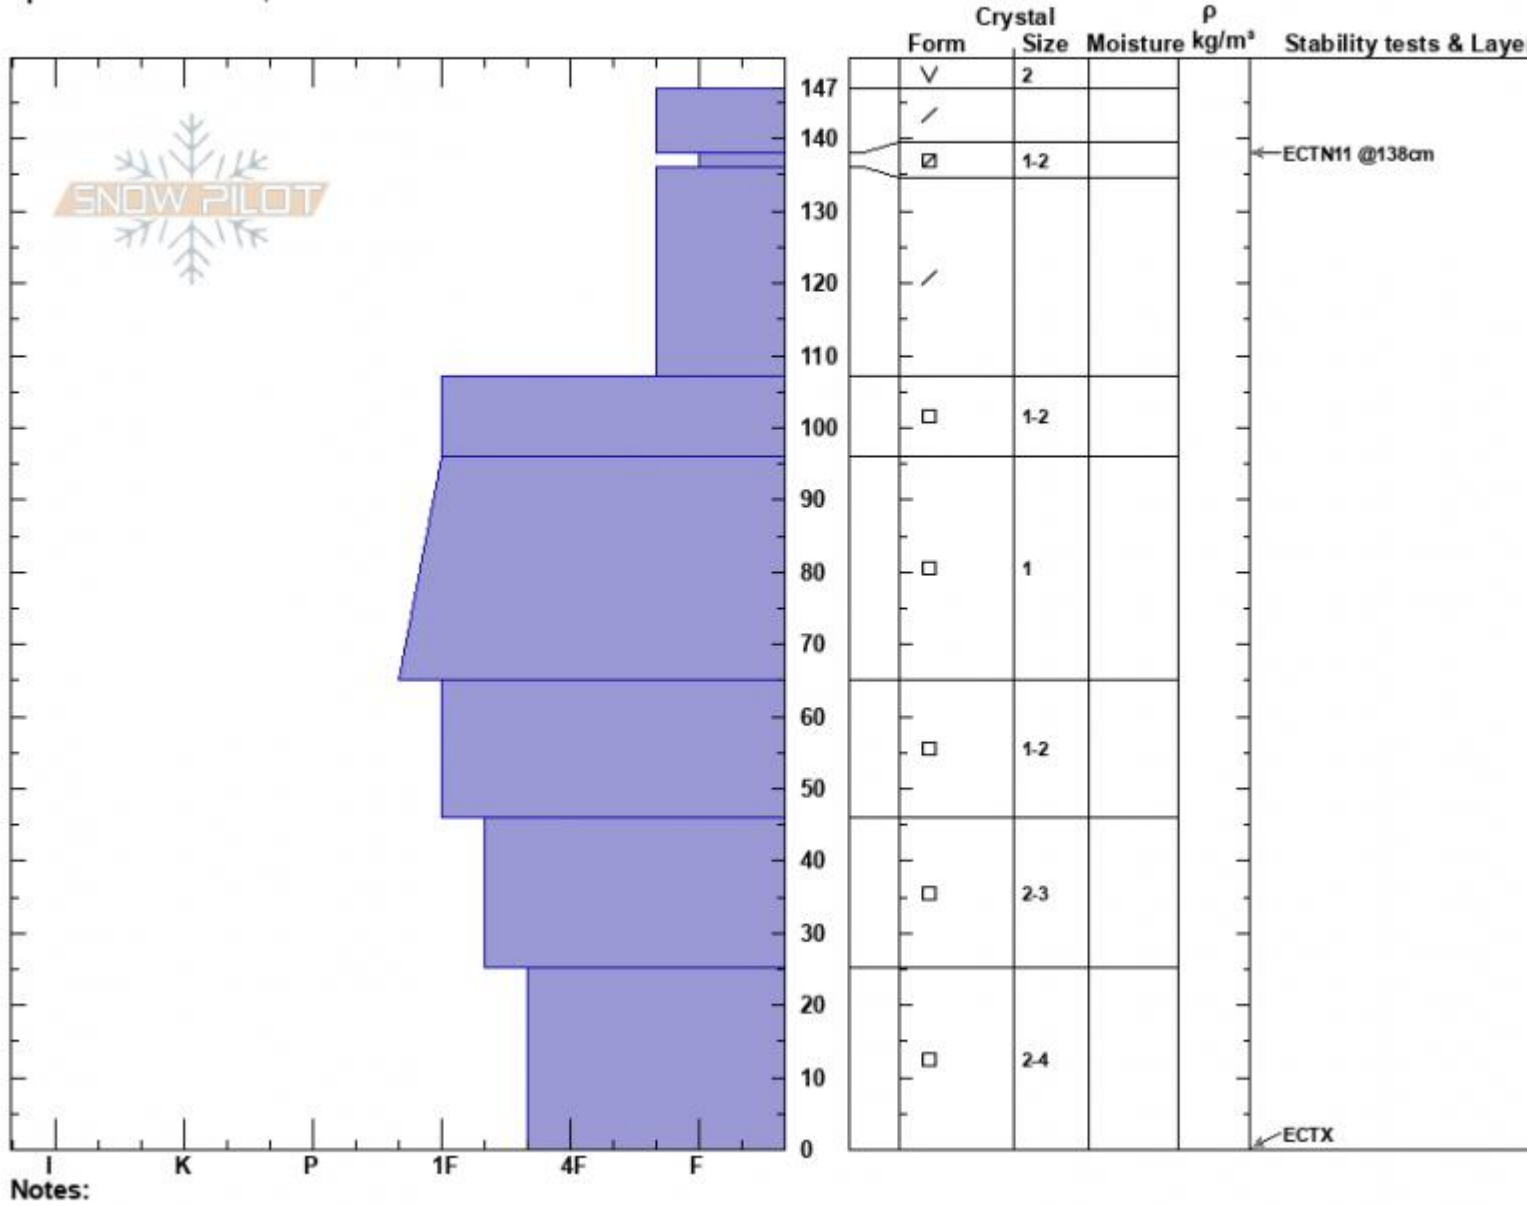

West Woody  
 Cooke City  
 MT  
 Elevation: 9885 ft  
 Aspect: 280°  
 Specifics: We skied slope

Dave Zinn  
 01/27/2025 - 11:00am  
 Co-ord: 44.98302N, -109.92467W  
 Slope Angle: 30°  
 Wind Loading: no

Stability: Good  
 Air Temperature:  
 Sky Cover: CLR  
 Precipitation: NO  
 Wind: N Light Breeze

HS:147  
 PF:50  
 Layer Notes:

Advisory Region  
 Cooke City  
 Longitude  
 -109.92W  
 Latitude  
 44.97N  
 Cooke City, 2025-01-27