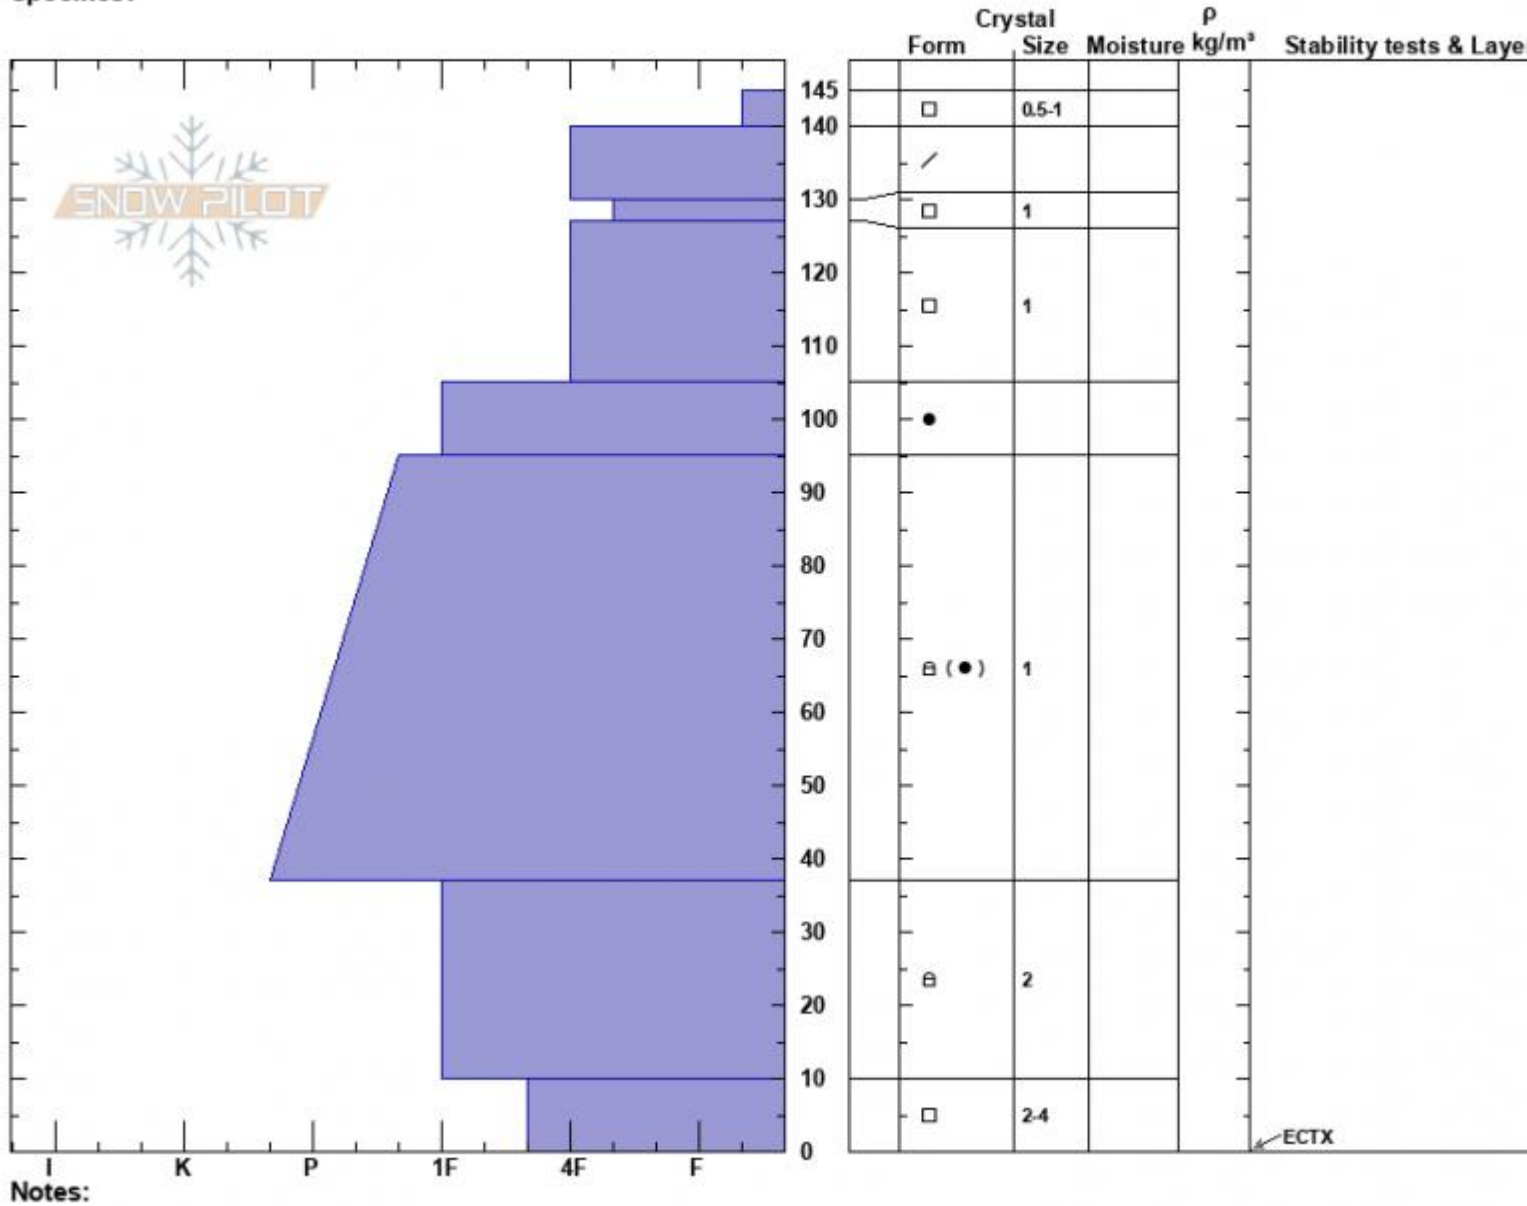

E Ridge Republic Mtn  
 Cooke City  
 MT  
 Elevation: 9458 ft  
 Aspect: 95°  
 Specifics:

Haylee Darby  
 01/30/2025 - 11:25am  
 Co-ord: 45.00524N, -109.94494W  
 Slope Angle: 24°  
 Wind Loading: no

Stability:  
 Air Temperature: -1°C  
 Sky Cover: CLR  
 Precipitation: NO  
 Wind: NW Calm

HS:145  
 PS: 35  
 Layer Notes:

Advisory Region  
 Cooke City  
 Longitude  
 -109.95W  
 Latitude  
 45.00N  
 Cooke City, 2025-01-30