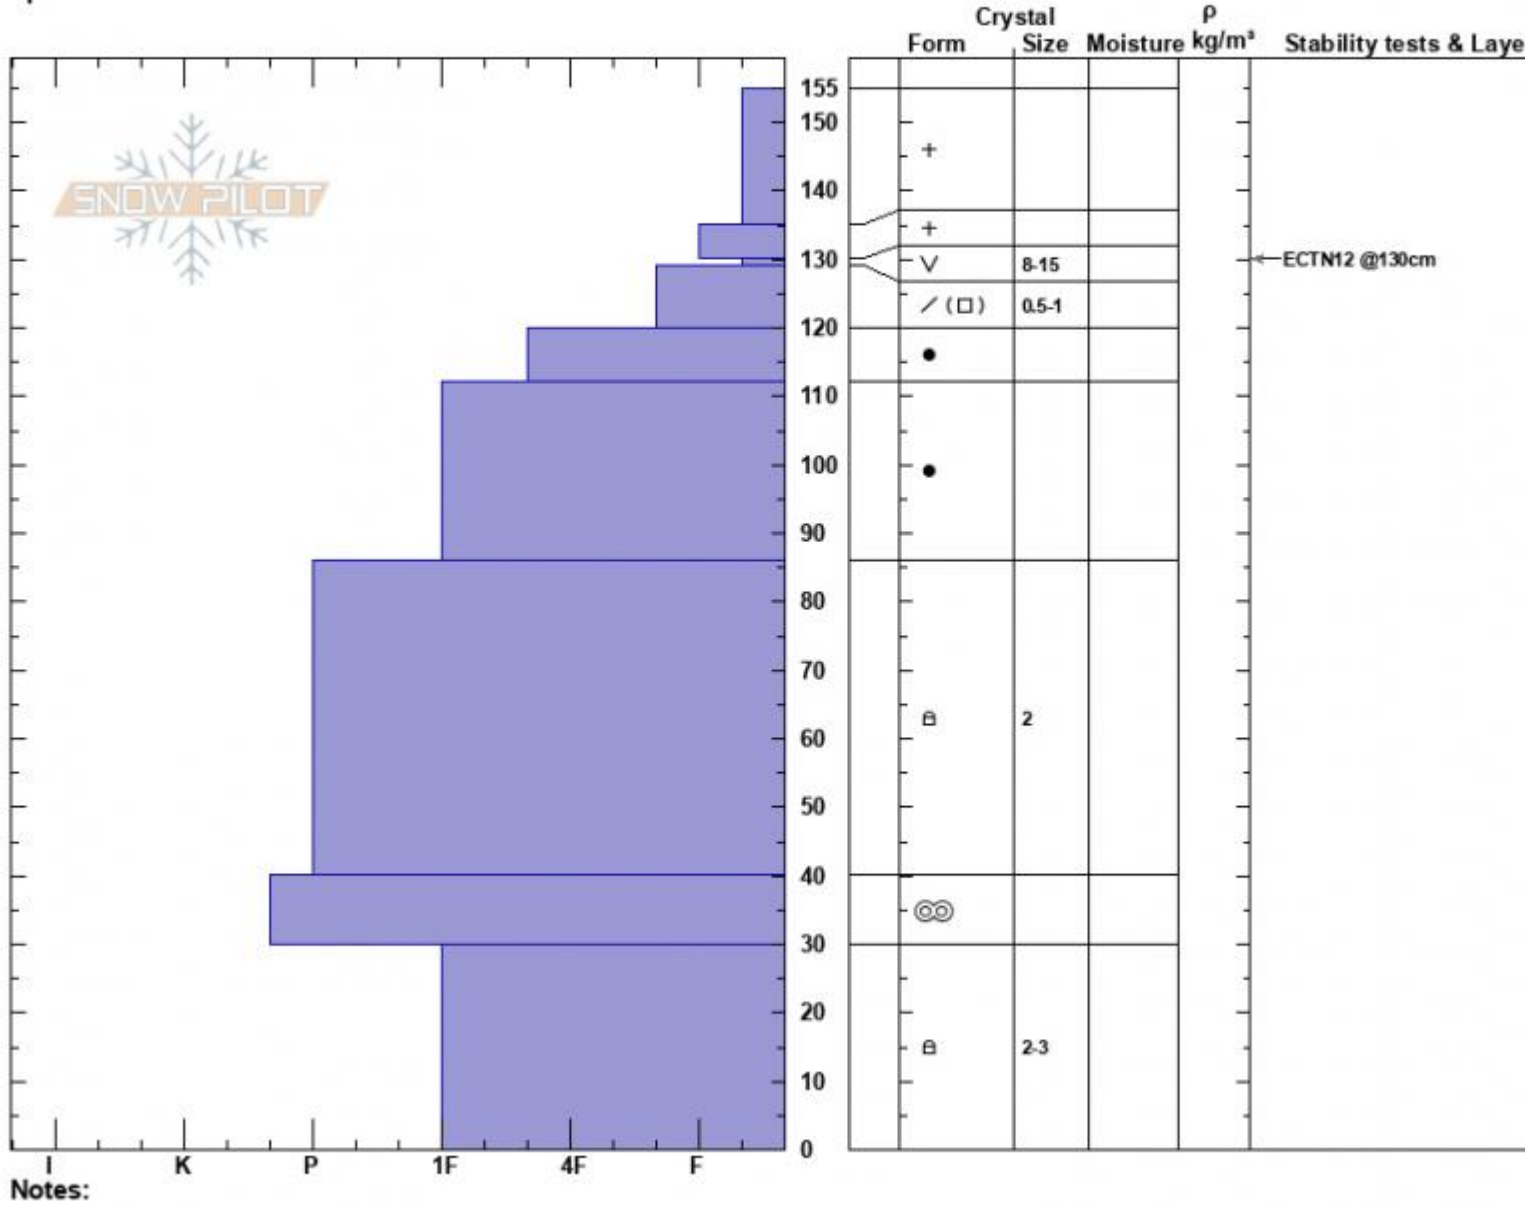

Bear Crk  
 Madison Range-N  
 MT  
 Elevation: 9398 ft  
 Aspect: 90°  
 Specifics:

Alex Marienthal  
 01/24/2025 - 1:00pm  
 Co-ord: 45.18480N, -111.46670W  
 Slope Angle: 12°  
 Wind Loading:

Stability:  
 Air Temperature:  
 Sky Cover: OVC  
 Precipitation: S1  
 Wind: Calm

HS:155    Layer Notes:  
 130-129cm:Problematic layer

Advisory Region  
 Northern Madison  
 Longitude  
 -111.38W  
 Latitude  
 45.17N  
 Northern Madison, 2025-01-24