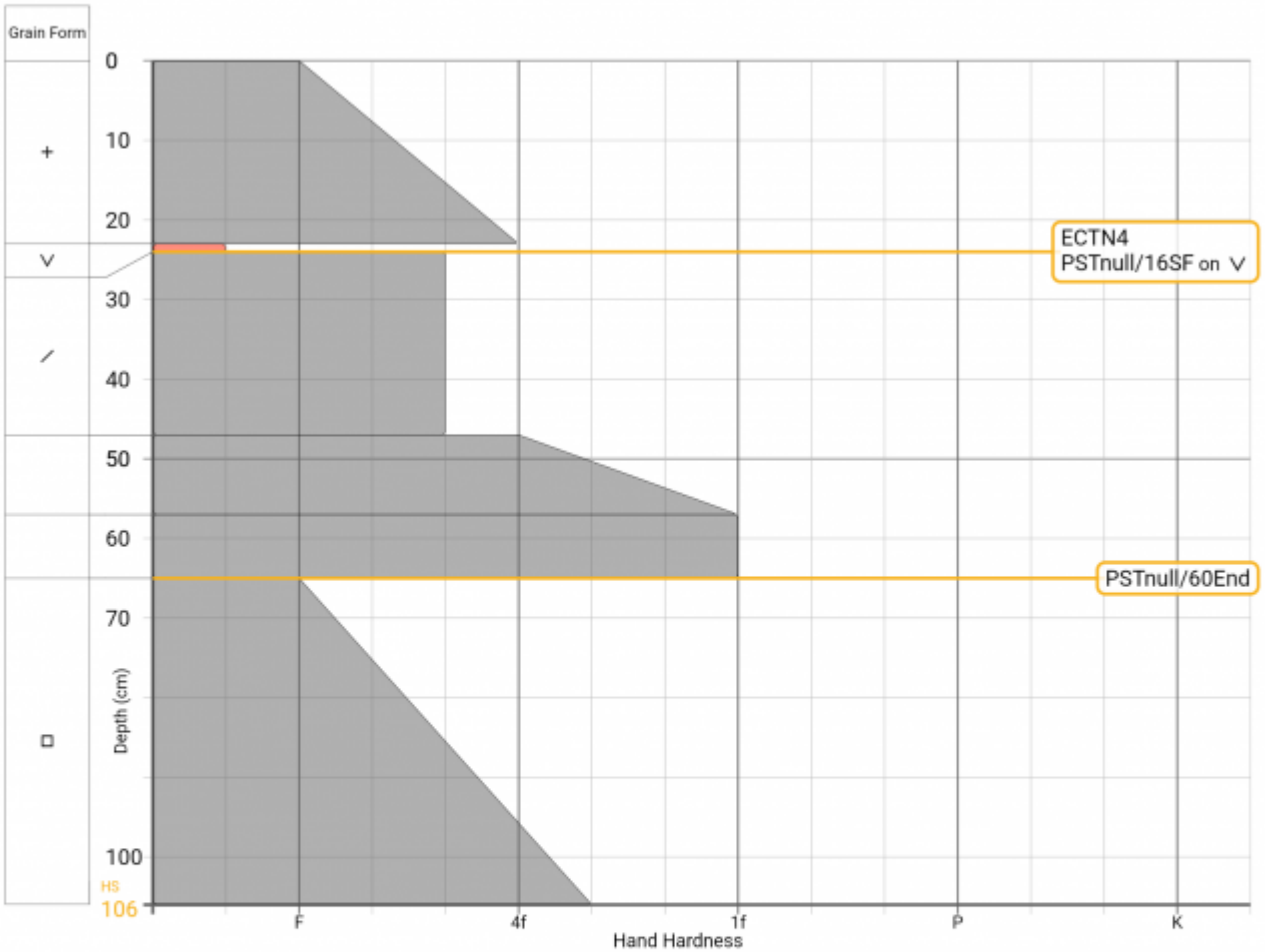

Profile Name: --

General

🕒 Date: 2025-02-02 10:31:24.000

👤 Observer: **Matt Zia**

🏠 Org: **Montana Mountaineering Association**

Location

📍 Elevation: **7283ft**

☀️ Aspect: **E**

📐 Slope: **14°**

📍 Lat/Lng: **44.8978,-111.0673**

Weather

🌡️ Air Temperature: **--**

☁️ Sky Cover: **Overcast**

❄️ Precipitation: **Snow <0.5cm/hr**

🌬️ Wind: **Light, SW**

👉 Blowing Snow: **No Transport**

Snow Conditions

📏 Total Snow Depth (HS): **106cm**

❄️ Surface Grain: **Precipitation Particles**

👉 Foot Pen: **41cm**

👉 Ski Pen: **20cm**

Notes:

MANUAL SNOW PROFILE

Advisory Region  
Southern Madison  
Longitude  
-111.06W

Latitude

44.89N

Southern Madison, 2025-02-02