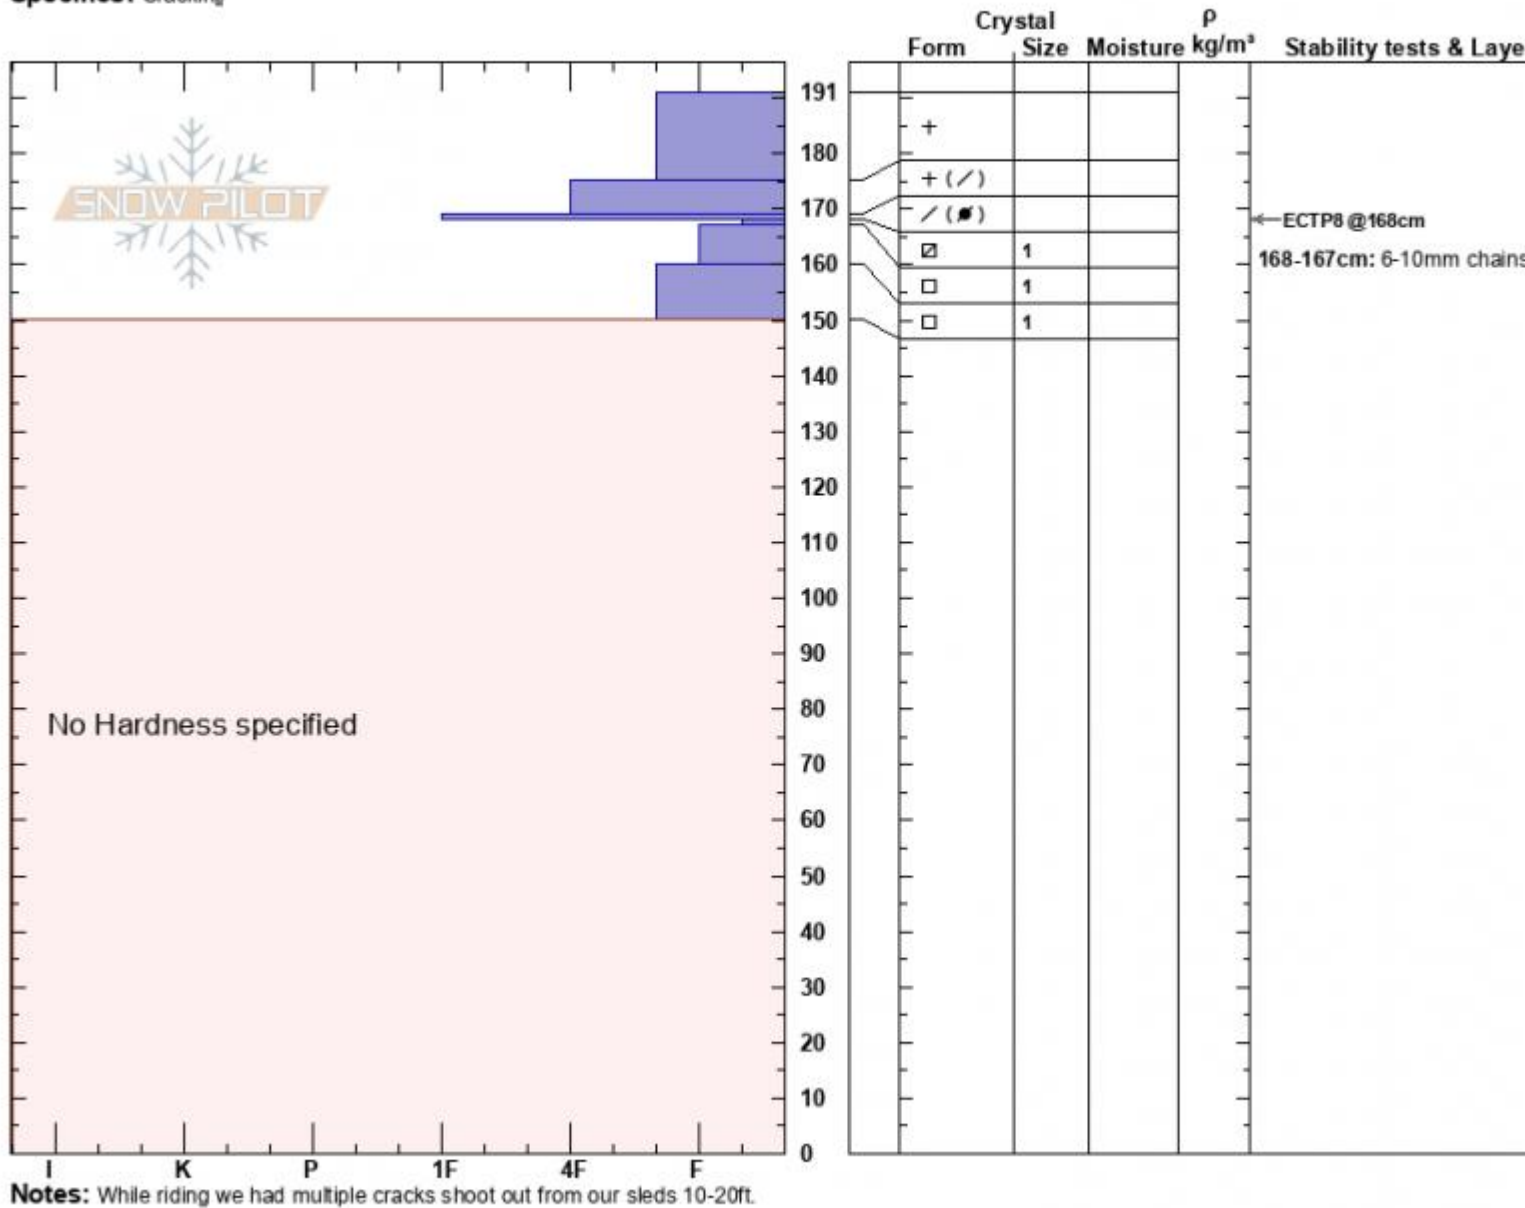

Carrot Basin  
 Madison Range-S  
 MT  
 Elevation: 9169 ft  
 Aspect: 50°  
 Specifics: Cracking

Alex Marienthal  
 02/02/2025 - 11:37am  
 Co-ord: 44.95843N, -111.32835W  
 Slope Angle: 32°  
 Wind Loading: yes

Stability: Poor  
 Air Temperature:  
 Sky Cover: OVC  
 Precipitation: S1  
 Wind: SW Moderate

HS:191 **Layer Notes:**  
 168-167cm: 6-10mm chains of 1  
 168-167cm: Problematic layer

Advisory Region  
 Southern Madison  
 Longitude  
 -111.27W  
 Latitude  
 45.06N  
 Southern Madison, 2025-02-02