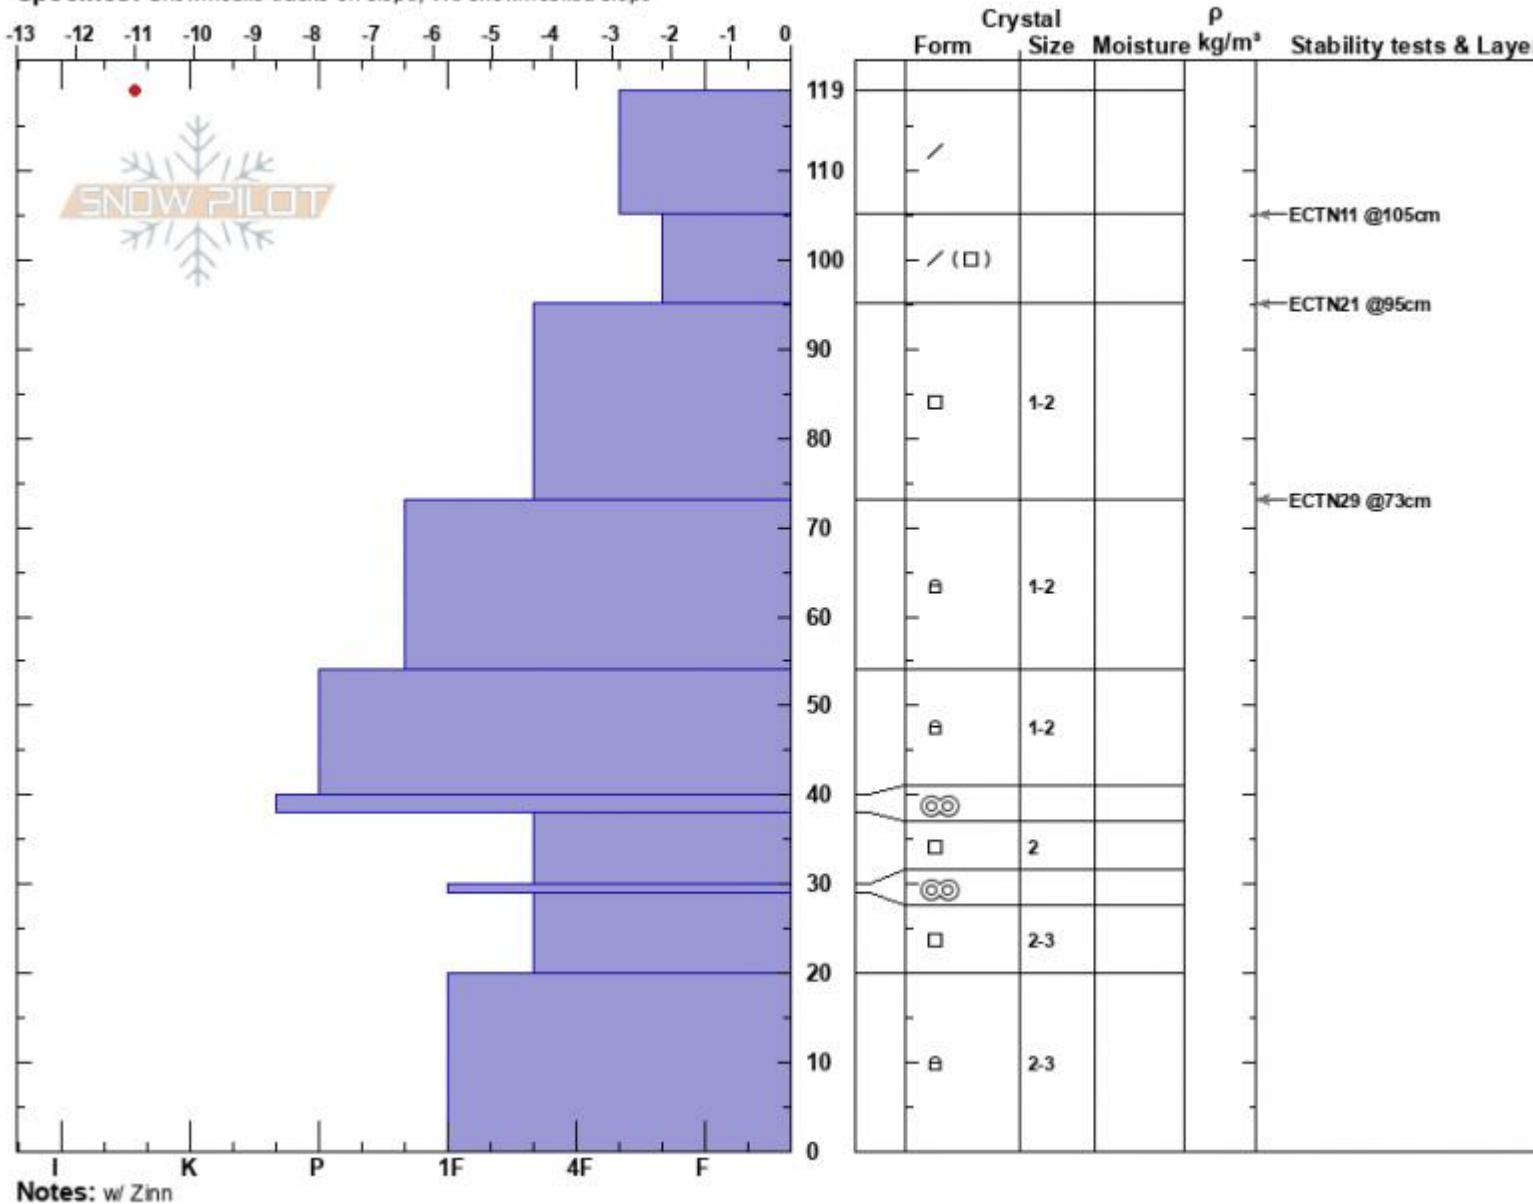

Mt. Abundance, SE
 Cooke City
 MT
 Elevation: 9235 ft
 Aspect: 170°
 Specifics: Snowmobile tracks on slope; We snowmobiled slope

Alex Marienthal
 01/26/2025 - 2:20pm
 Co-ord: 45.06483N, -110.01138W
 Slope Angle: 15°
 Wind Loading: no

Stability: Good HS:119 Layer Notes:
 Air Temperature: -8.5°C PF:45 38-30cm:Problematic layer
 Sky Cover: CLR
 Precipitation: NO
 Wind: Calm

Advisory Region
 Cooke City
 Longitude
 -109.94W
 Latitude
 45.02N
 Cooke City, 2025-01-26