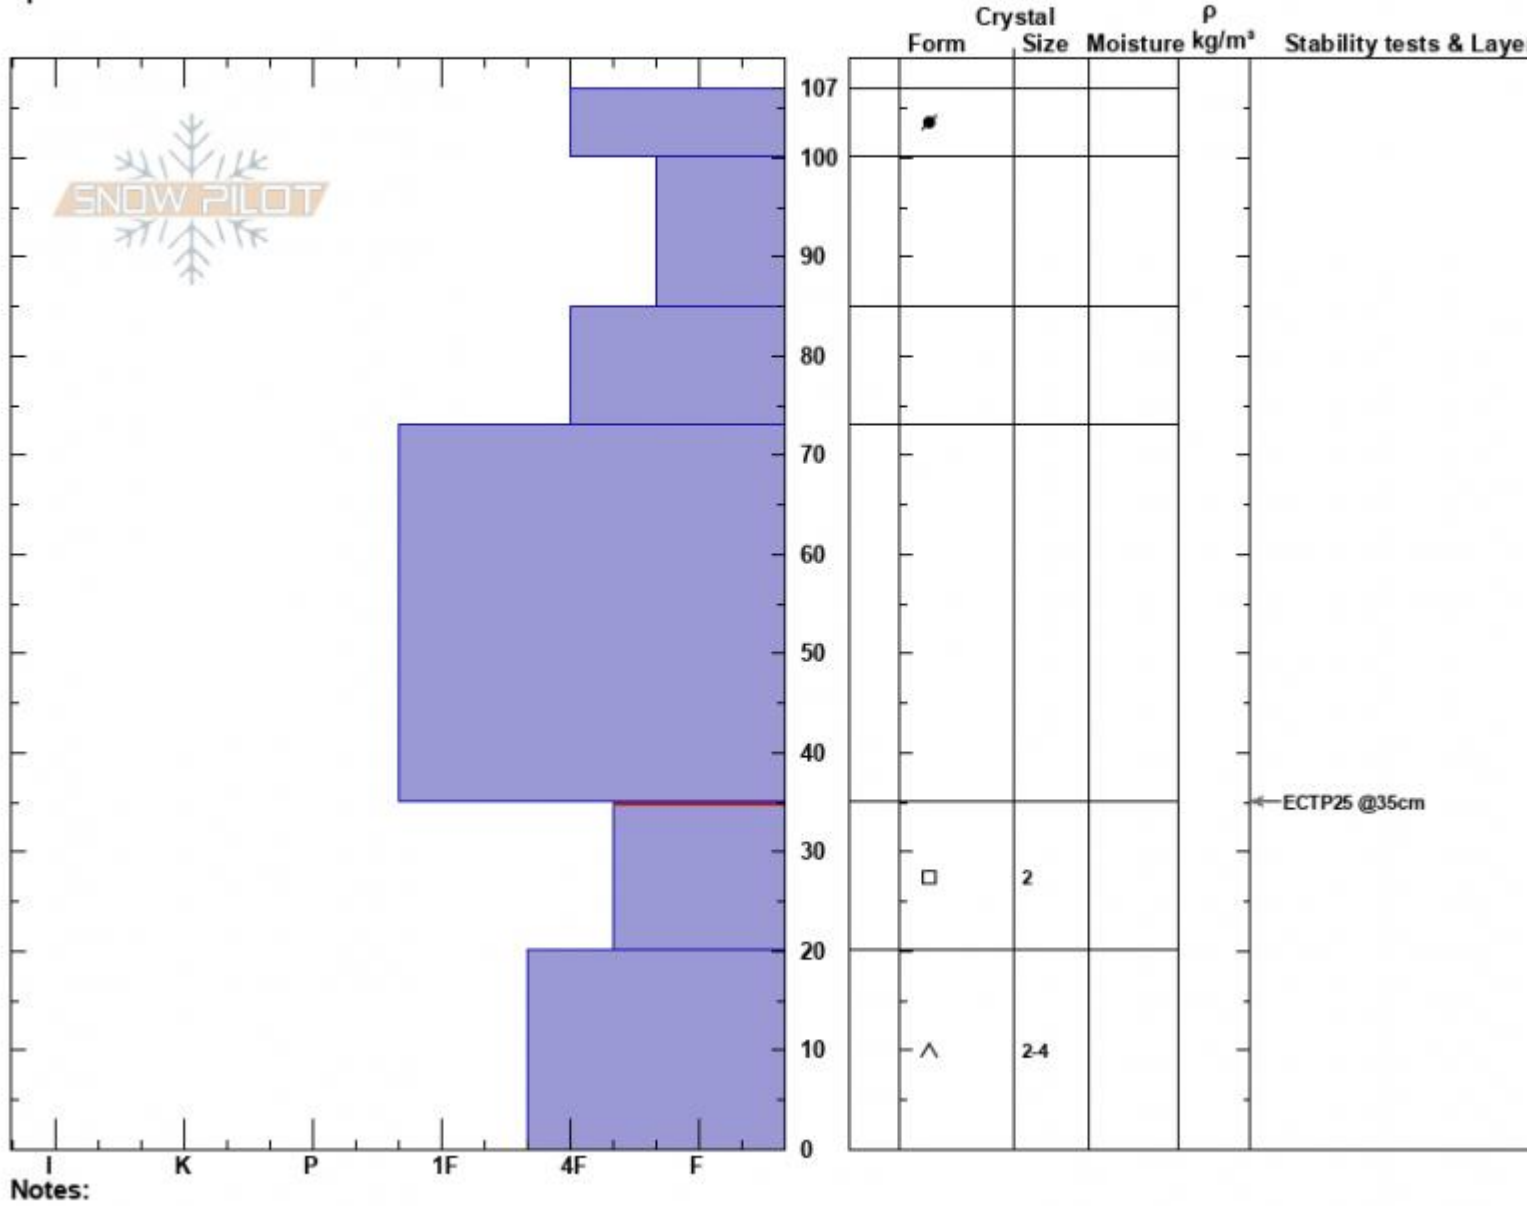

Up From Marge  
 Lionhead Range  
 MT  
 Elevation: 8640 ft  
 Aspect: 80°  
 Specifics:

Dave Zinn  
 01/23/2025 - 3:00pm  
 Co-ord: 44.71972N, -111.32219W  
 Slope Angle: 25°  
 Wind Loading: no

Stability: Fair  
 Air Temperature:  
 Sky Cover: OVC  
 Precipitation: NO  
 Wind: NE Light Breeze

HS:107    Layer Notes:  
 PF:60    35-20cm:Problematic layer

Advisory Region  
 Lionhead Range  
 Longitude  
 -111.32W  
 Latitude  
 44.71N  
 Lionhead Range, 2025-01-23