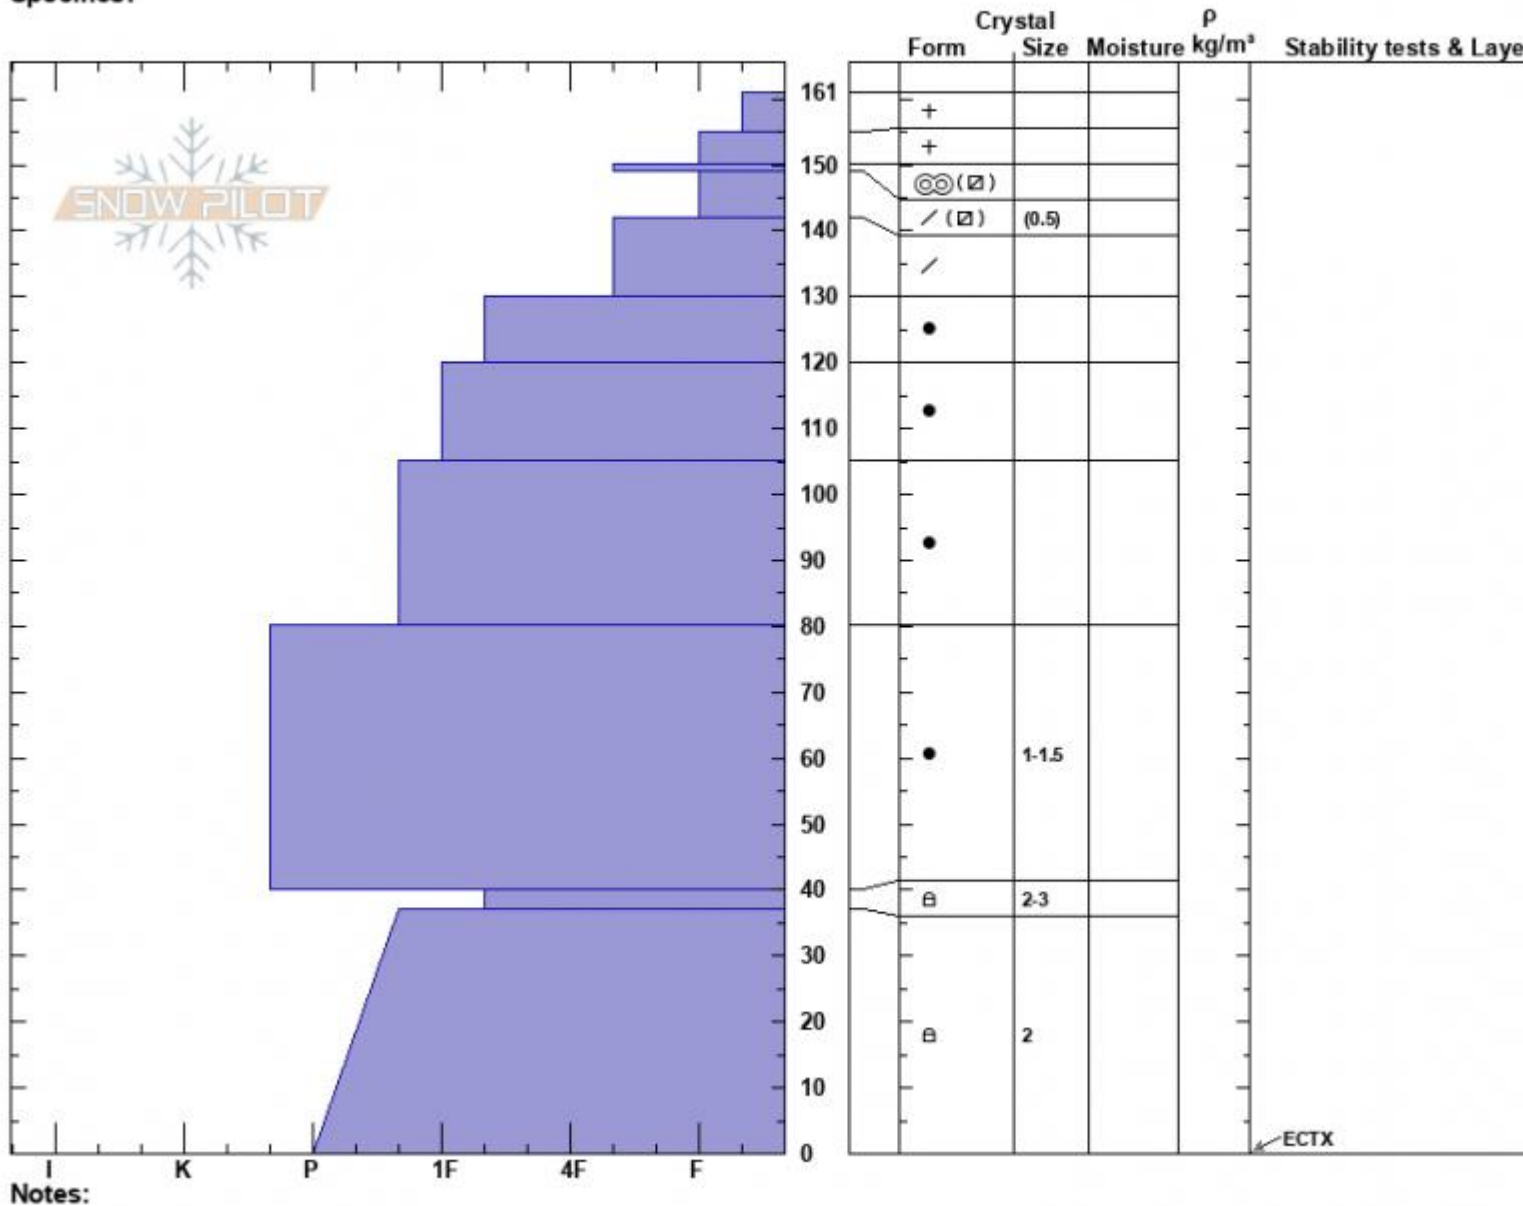

Refrigerator Chutes  
 Bridger Range  
 MT  
 Elevation: 8323 ft  
 Aspect: 2°  
 Specifics:

Haylee Darby  
 01/19/2025 - 11:50am  
 Co-ord: 45.82880N, -110.93216W  
 Slope Angle: 25°  
 Wind Loading: no

Stability:  
 Air Temperature: -14°C  
 Sky Cover: OVC  
 Precipitation: S1  
 Wind: W Calm

HS:161 Layer Notes:

Advisory Region  
 Bridger Range  
 Longitude  
 -110.93W  
 Latitude  
 45.83N  
 Bridger Range, 2025-01-19