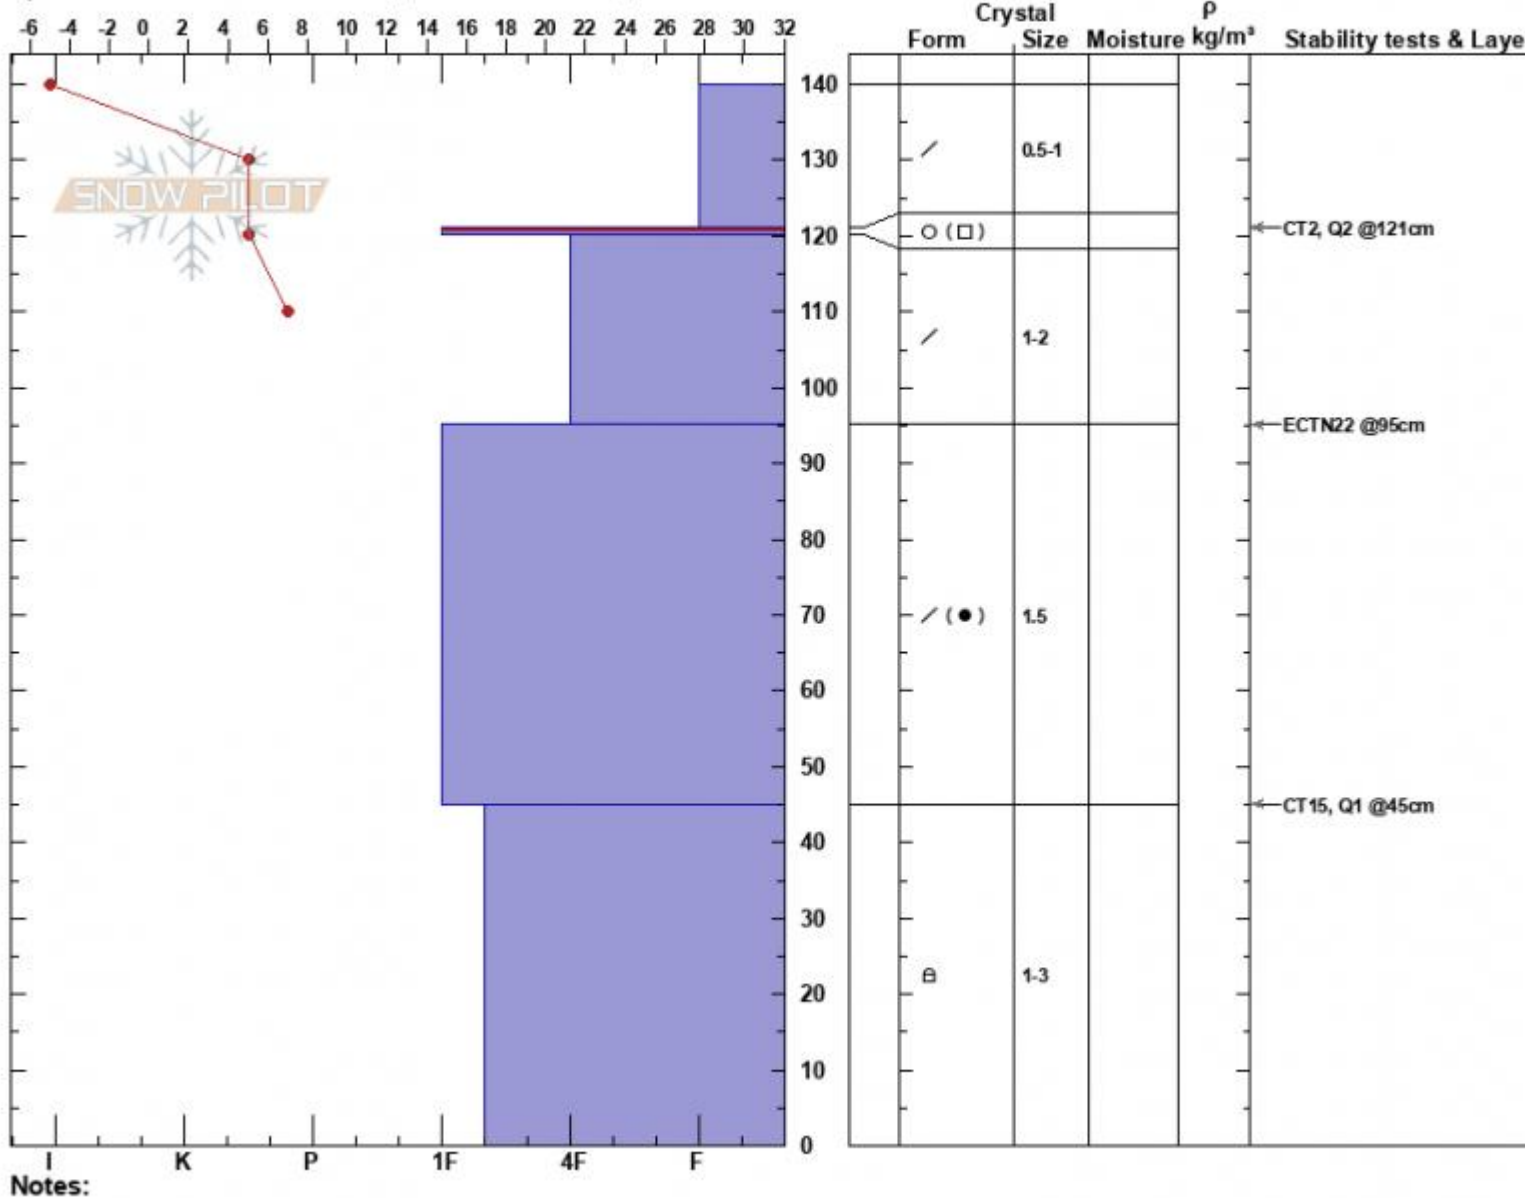

Pit Practice
 Gallatin Range-N
 MT
 Elevation: 6915 ft
 Aspect: E
 Specifics: Snowmobile tracks on slope; We snowmobiled slope

Isaac Freeland
 01/18/2025 - 4:05pm
 Co-ord: 45.49580N, -111.10465W
 Slope Angle: 27°
 Wind Loading: no

Stability: Very Good
 Air Temperature: -7°F
 Sky Cover: BKN
 Precipitation: NO
 Wind: Light Breeze

HS:140
 PF:90
 Layer Notes: 121-120cm:Problematic layer

Notes:
 Advisory Region
 Northern Gallatin
 Longitude
 -111.11W
 Latitude
 45.50N
 Northern Gallatin, 2025-01-18