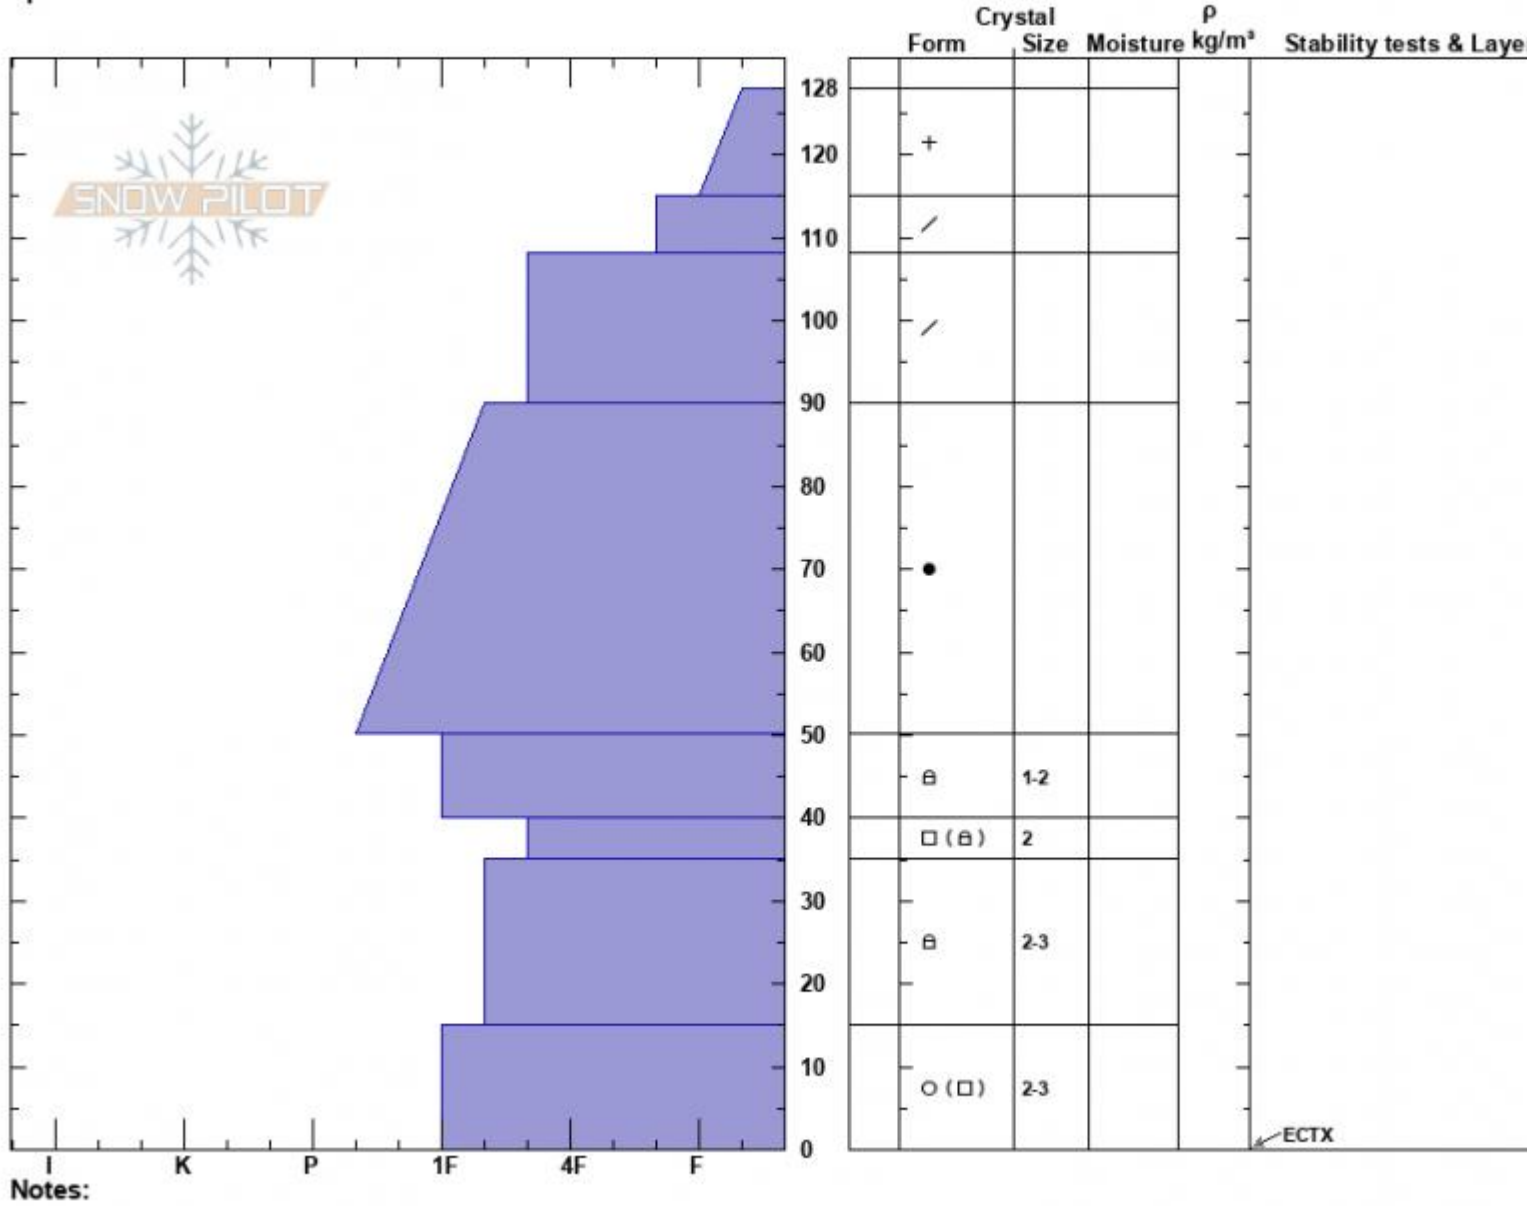

Mt. Ellis - Ridge
 Gallatin Range-N
 MT
 Elevation: 7780 ft
 Aspect: 60°
 Specifics:

Alex Marienthal
 01/17/2025 - 11:15am
 Co-ord: 45.58444N, -110.95833W
 Slope Angle: 22°
 Wind Loading: yes

Stability: Good
 Air Temperature: -12.5°C
 Sky Cover: OVC
 Precipitation:
 Wind: W Light Breeze

HS:128
 Layer Notes:
 128-115cm: Problematic layer

Advisory Region
 Northern Gallatin
 Longitude
 -110.96W
 Latitude
 45.58N
 Northern Gallatin, 2025-01-17