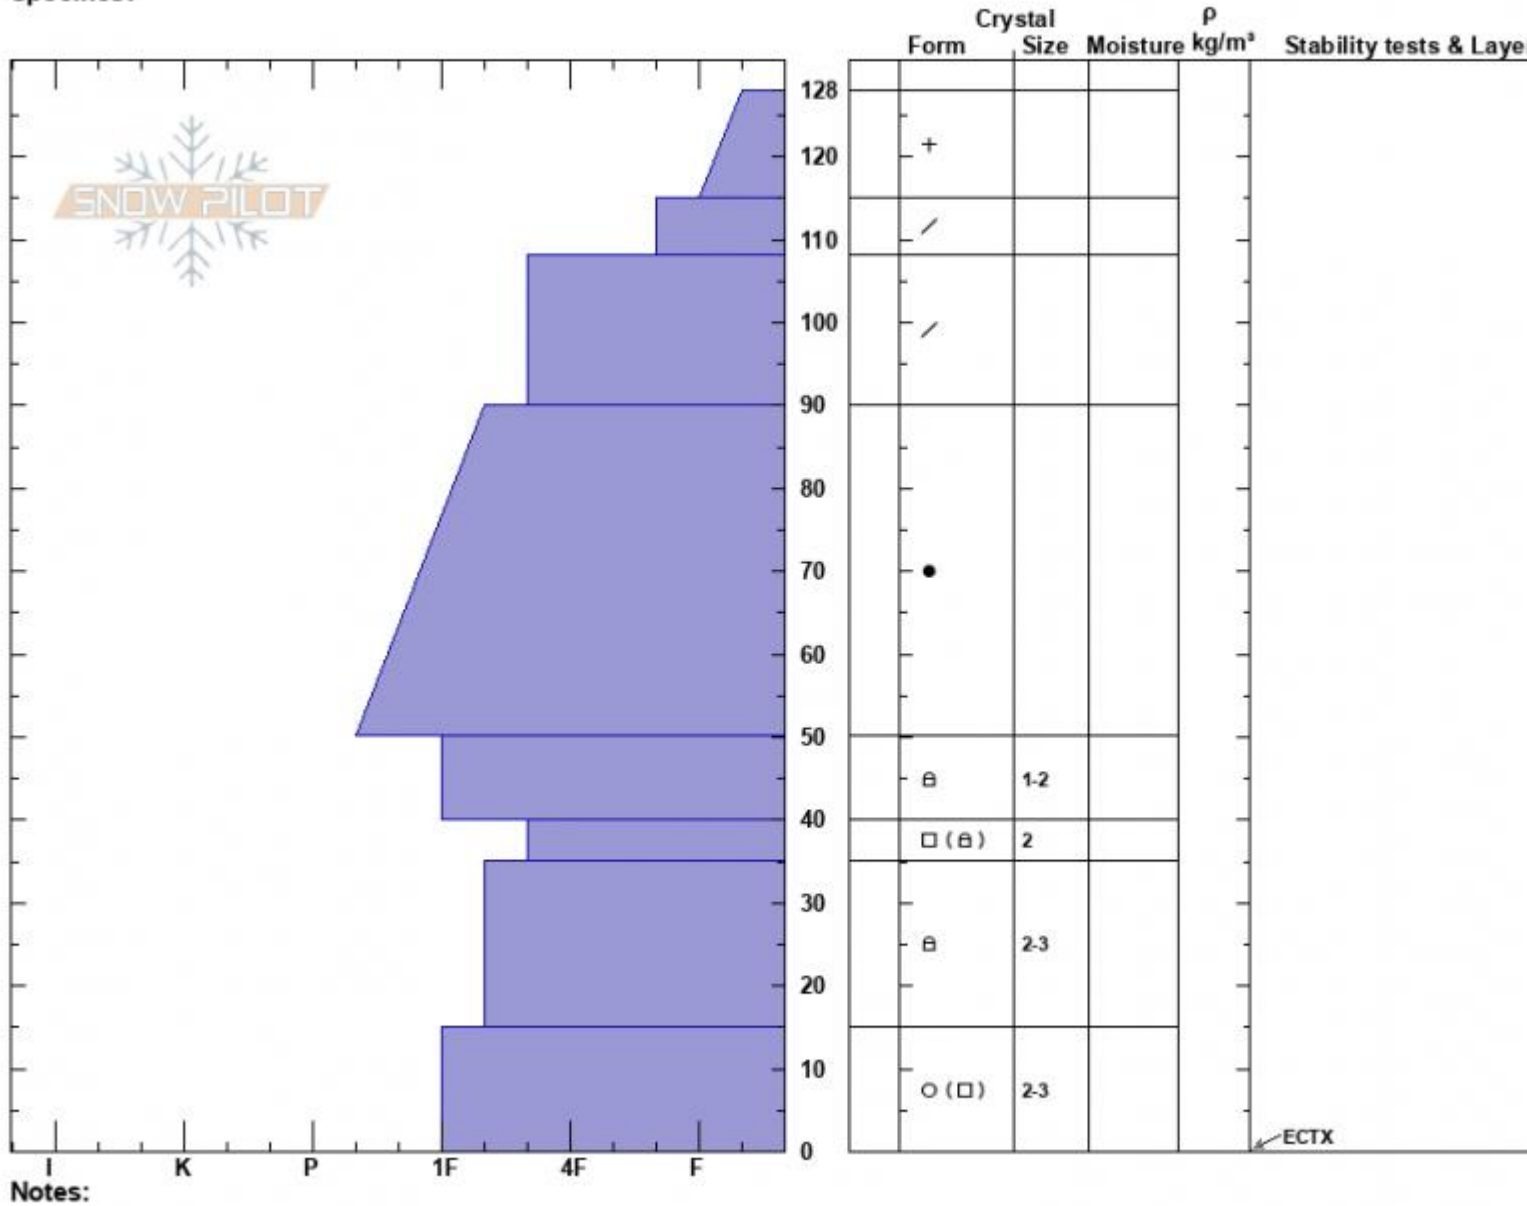

Mt. Ellis - Ridge
 Gallatin Range-N
 MT
 Elevation: 7780 ft
 Aspect: 60°
 Specifics:

Alex Marienthal
 01/17/2025 - 11:15am
 Co-ord: 45.58444N, -110.95833W
 Slope Angle: 22°
 Wind Loading: yes

Stability: Good
 Air Temperature: -12.5°C
 Sky Cover: OVC
 Precipitation:
 Wind: W Light Breeze

HS:128
 Layer Notes:
 128-115cm: Problematic layer

Advisory Region
 Northern Gallatin
 Longitude
 -110.96W
 Latitude
 45.58N
 Northern Gallatin, 2025-01-17