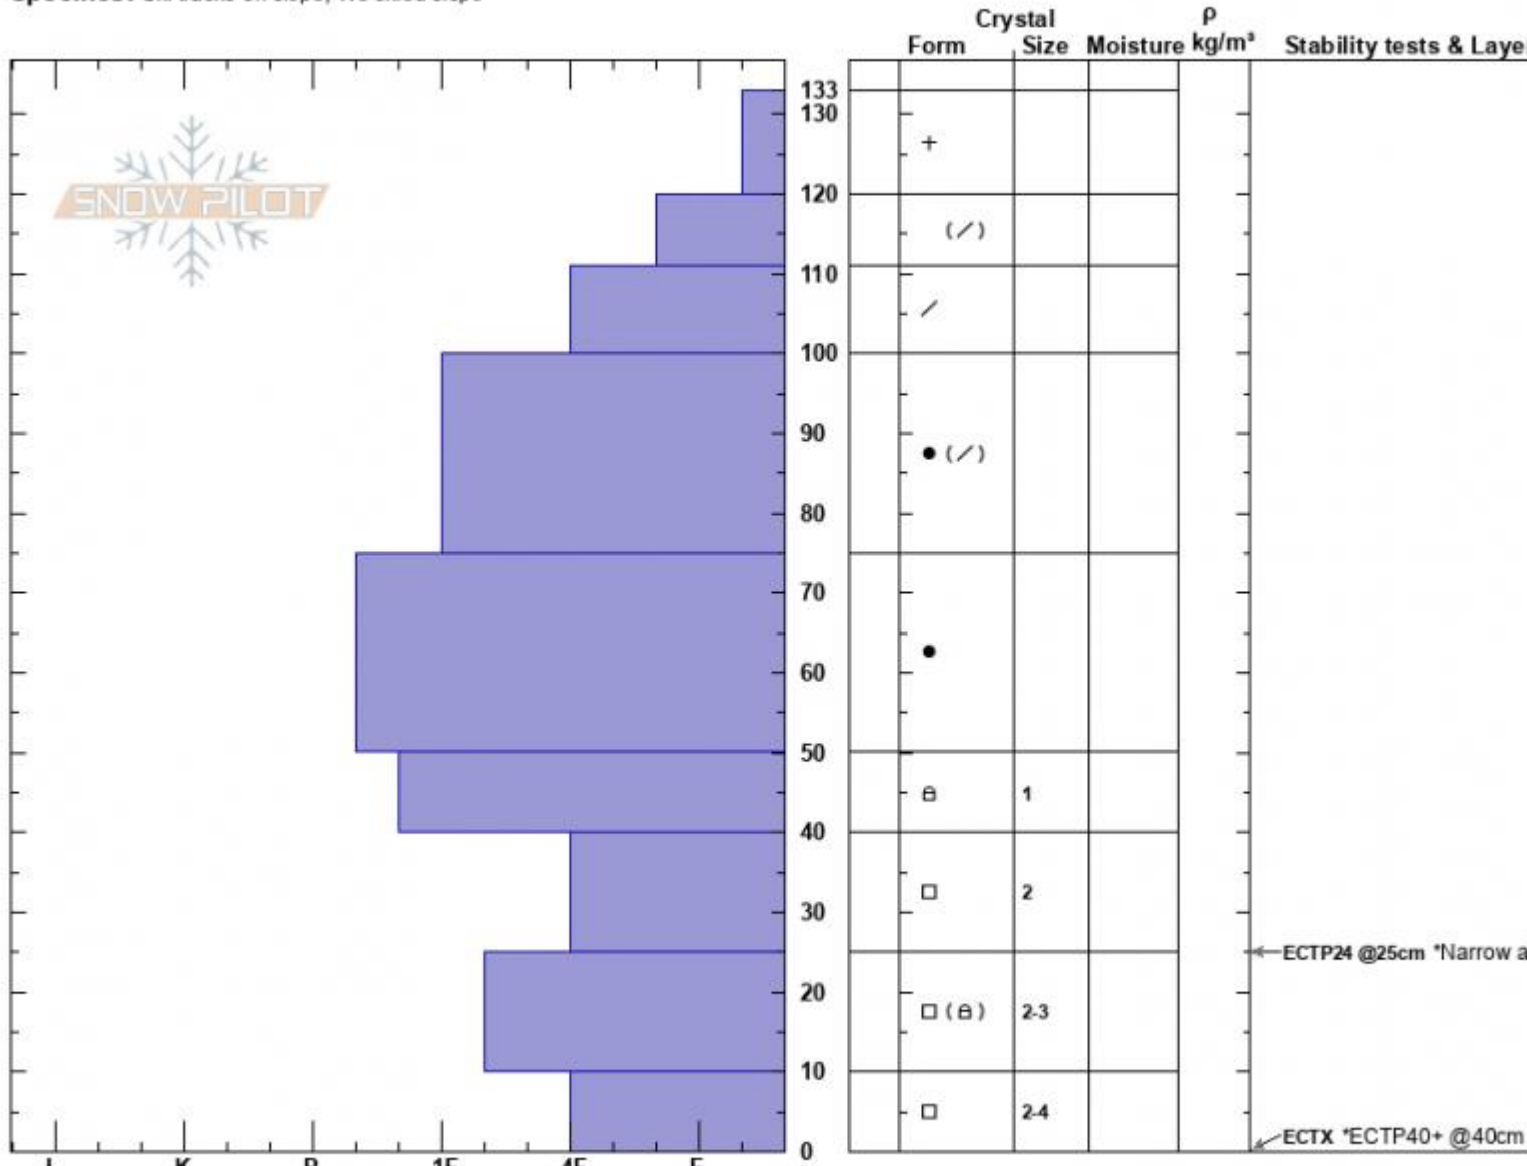

Mt. Ellis -Top of Bum
 Gallatin Range-N
 MT
 Elevation: 8135 ft
 Aspect: 80°
 Specifics: Ski tracks on slope; We skied slope

Alex Marienthal
 01/17/2025 - 12:45pm
 Co-ord: 45.57702N, -110.95279W
 Slope Angle: 25°
 Wind Loading: no

Stability: Good
 Air Temperature:
 Sky Cover: BKN
 Precipitation: S-1
 Wind: Calm

HS:133 Layer Notes:
 133-120cm:Problematic layer

Notes: First ect (ECTP24) was tapered at the bottom of column on the side I hit, may have made it fail easier. Second ECT (ECTX) propagated after extra h of the slab above the weak layer. (ECTP40+ @40cm).

Advisory Region
 Northern Gallatin
 Longitude
 -110.96W
 Latitude
 45.58N
 Northern Gallatin, 2025-01-17