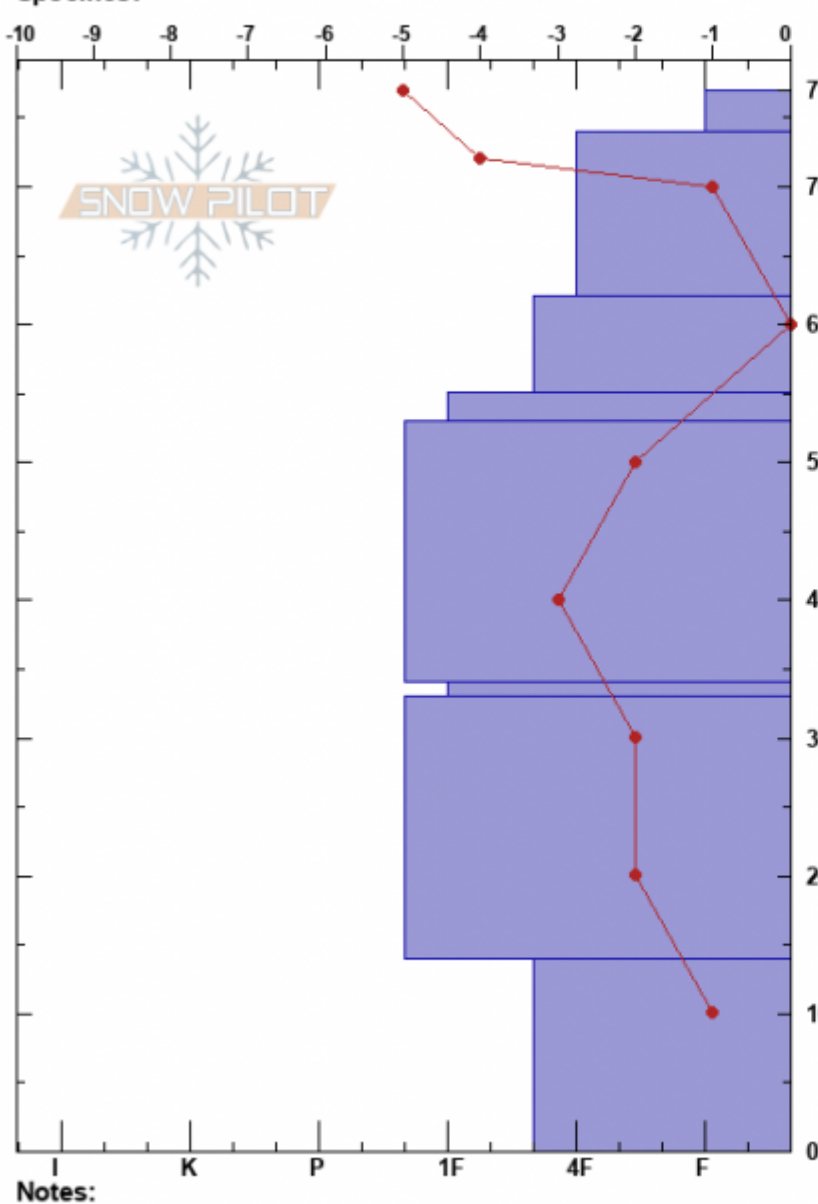

Mt. Ellis summit
 Gallatin Range-N
 MT
 Elevation: 2530 m
 Aspect: S
 Specifics:

Ross Palomaki
 01/14/2025 - 11:50am
 Co-ord: 45.57757N, -110.95551W
 Slope Angle: 28°
 Wind Loading: no

Stability:
 Air Temperature: -5°C
 Sky Cover: FEW
 Precipitation: NO
 Wind: S Light Breeze

Layer Notes:
 34-33cm: Old MF crust?
 14-0cm: Problematic layer

Form	Crystal Size	Moisture	ρ kg/m ³	Stability tests & Layer
V	1-2			
/	0.5-1			
(•)	0.5			
•	0.3			
•	0.3-0.5			← ECTN16 @48cm
•	0.3-0.5			34-33cm: Old MF crust?
•	0.3-0.5			
□	1-2			← ECTN29 @14cm

Advisory Region
 Northern Gallatin
 Longitude
 -110.96W
 Latitude
 45.58N
 Northern Gallatin, 2025-01-15