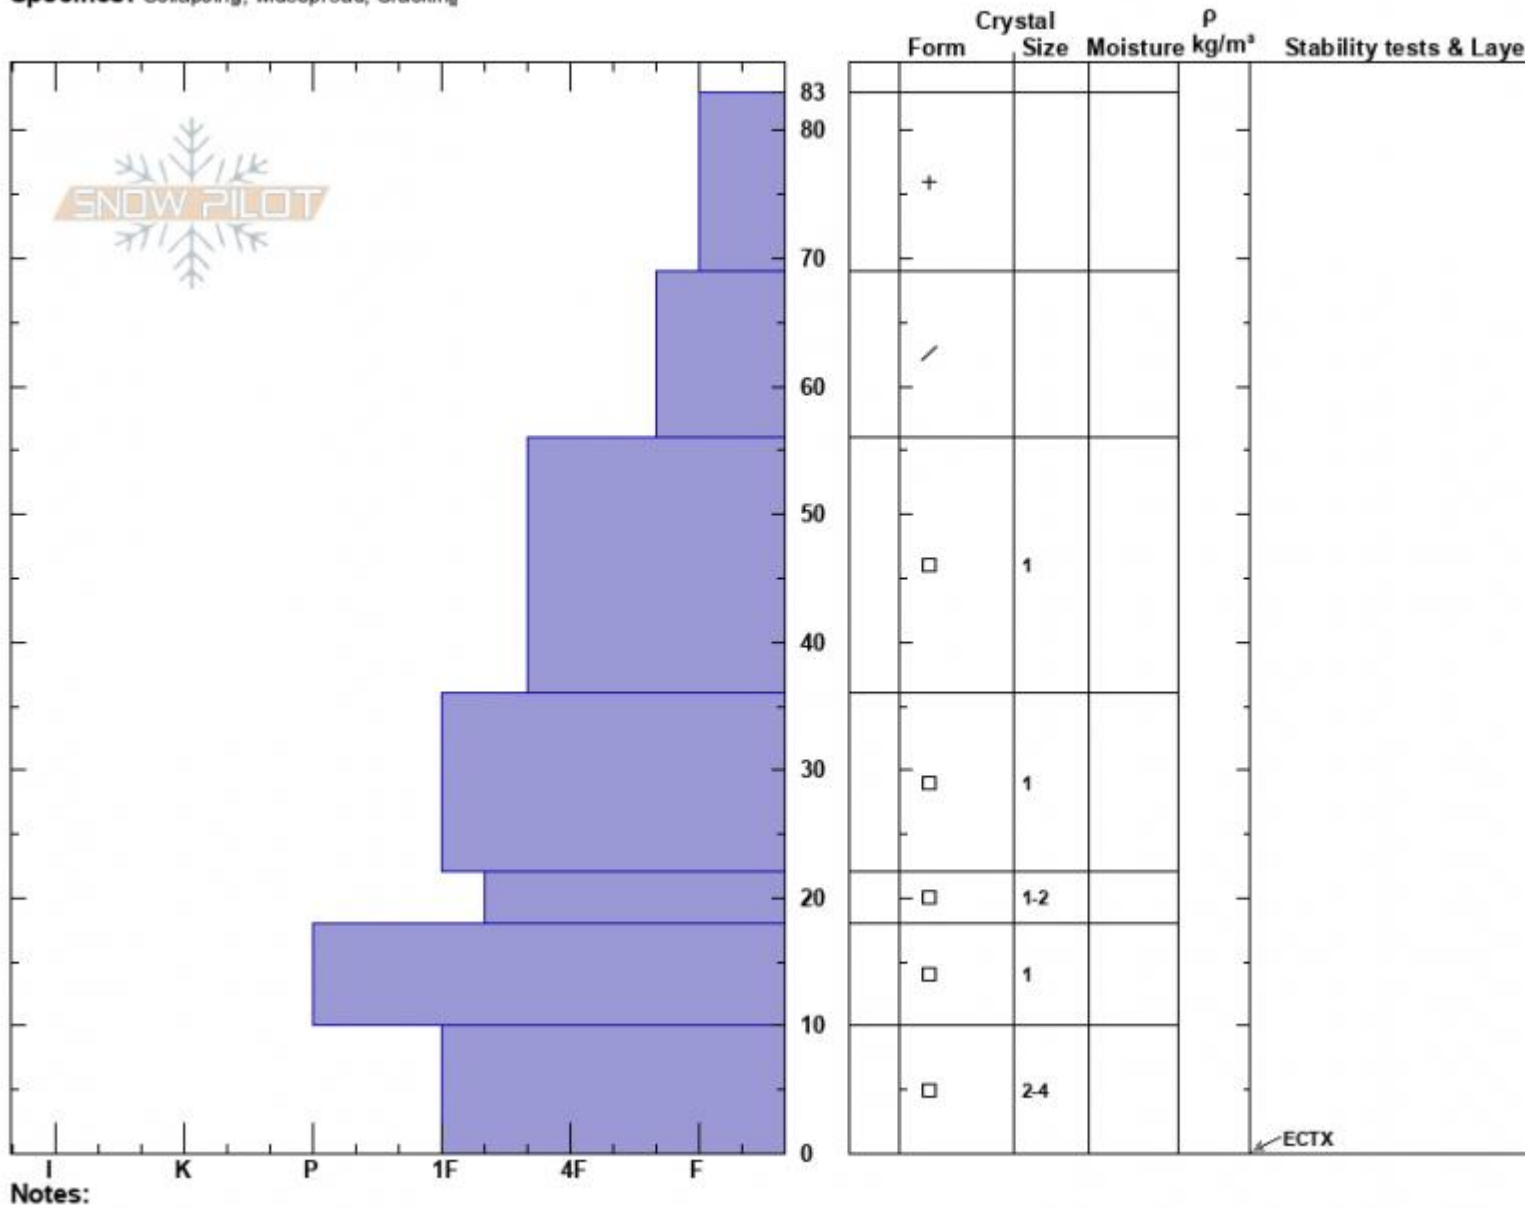

Bacon Rind South
Madison Range-S
MT

Elevation: 8665 ft
Aspect: 144°

Specifics: Collapsing, widespread, Cracking

Haylee Darby
01/13/2025 - 12:00pm

Co-ord: 44.96908N, -111.09440W

Slope Angle: 18°

Wind Loading: no

Stability:

Air Temperature: -11°C

Sky Cover: OVC

Precipitation: S-1

Wind: W Calm

HS:83

PF:83

Layer Notes:

Advisory Region
Southern Madison

Longitude
-111.10W

Latitude
44.96N

Southern Madison, 2025-01-13