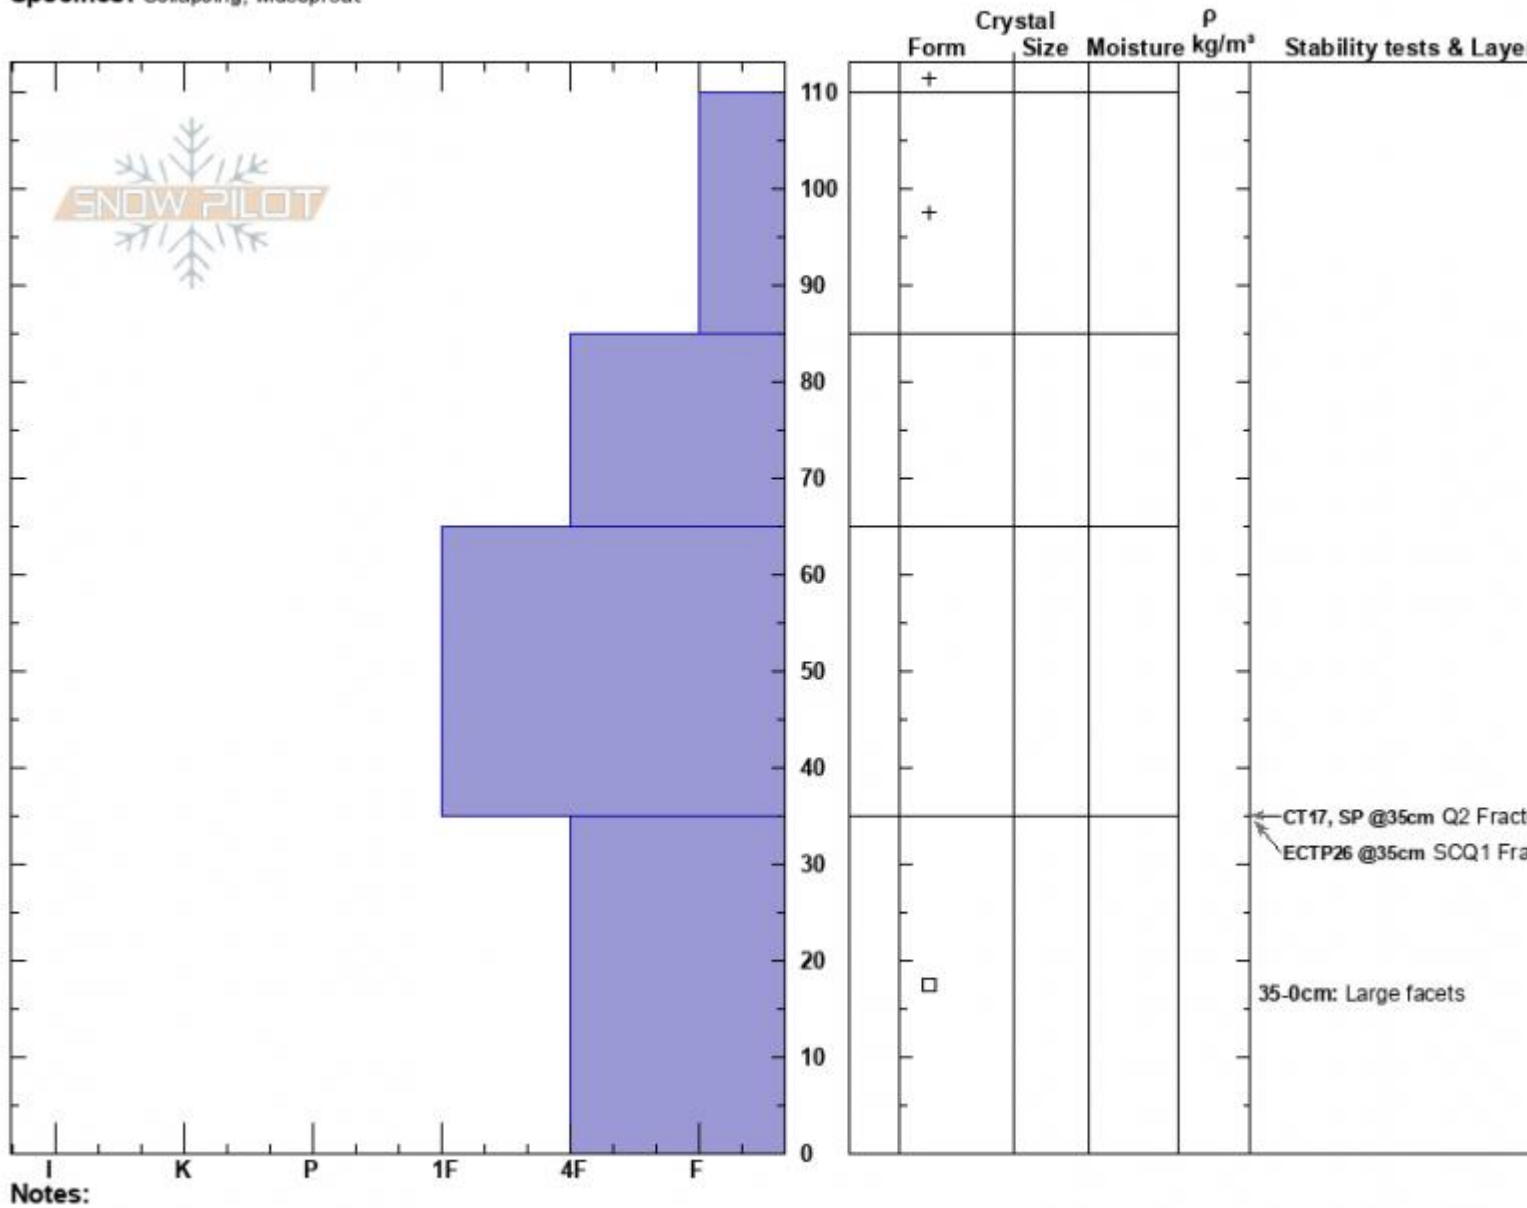

Sheep Creek
 Lionhead Range
 MT
 Elevation: 7652 ft
 Aspect: E
 Specifics: Collapsing, widespreac

Connor Culver
 01/11/2025 - 1:00pm
 Co-ord: 44.79968N, -111.39103W
 Slope Angle: 15°
 Wind Loading:

Stability: Poor
 Air Temperature: 20°F
 Sky Cover: SCT
 Precipitation: NO
 Wind: W Light Breeze

HS:110 **Layer Notes:**
 35-0cm: Large facets
 35-0cm: Problematic layer

Advisory Region
 Lionhead Range
 Longitude
 -111.39W
 Latitude
 44.80N
 Lionhead Range, 2025-01-12