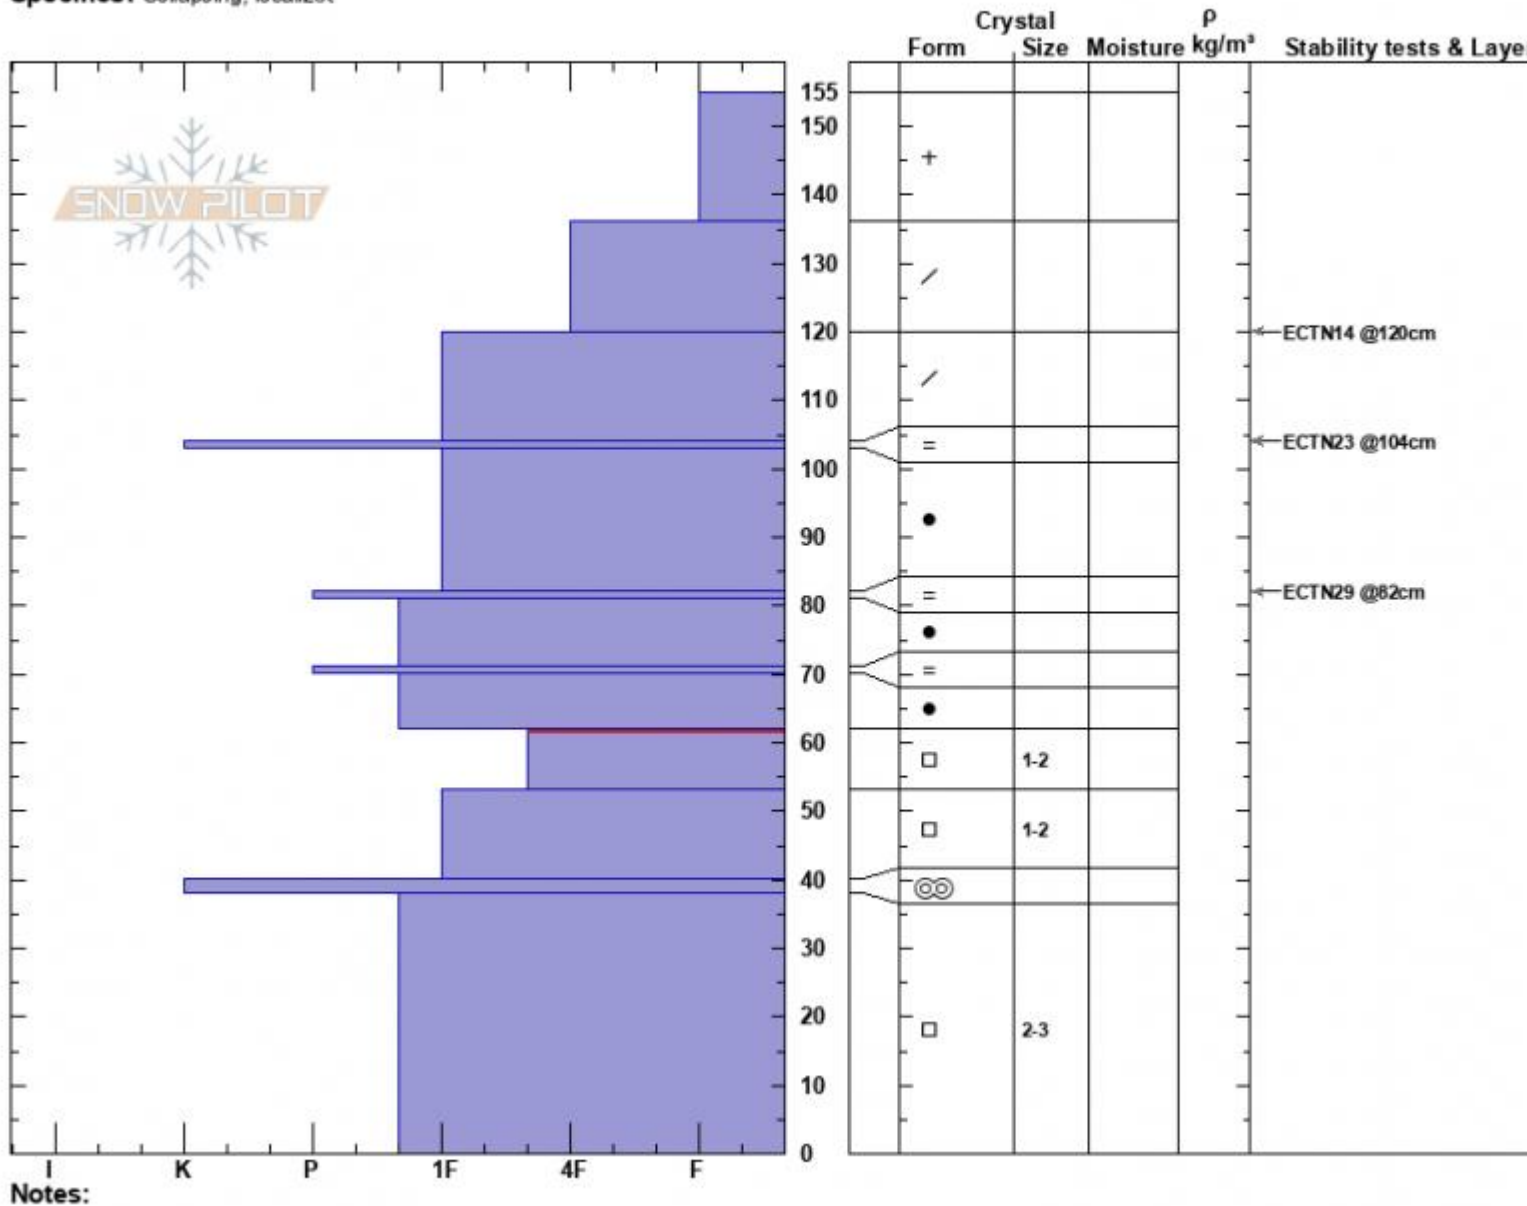

Hellroaring Pass  
 Centennial Range  
 MT  
 Elevation: 8880 ft  
 Aspect: 315°  
 Specifics: Collapsing, localizer

Dave Zinn  
 01/08/2025 - 1:30pm  
 Co-ord: 44.55017N, -111.47126W  
 Slope Angle: 20°  
 Wind Loading: no

Stability: Fair  
 Air Temperature:  
 Sky Cover: OVC  
 Precipitation: S-1  
 Wind: Calm

HS:155    Layer Notes:  
 62-53cm:Problematic layer

Advisory Region  
 Island Park  
 Longitude  
 -111.48W  
 Latitude  
 44.55N  
 Island Park, 2025-01-08