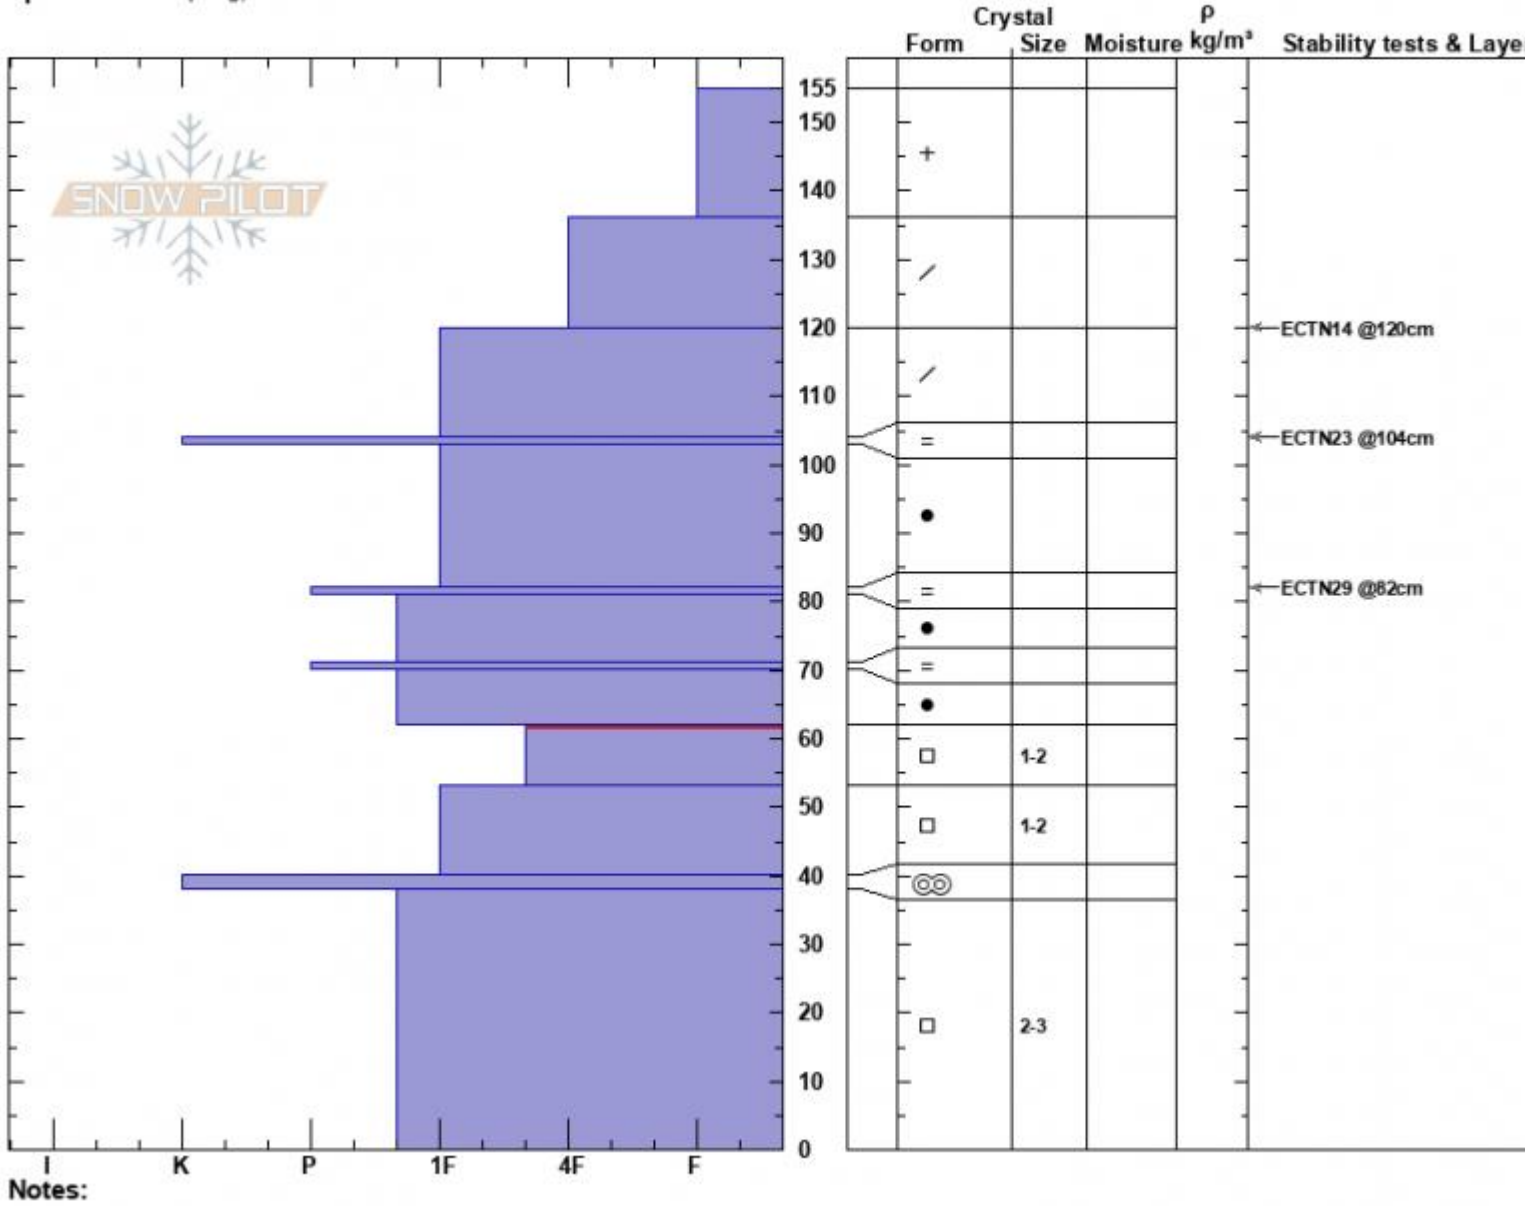

Hellroaring Pass  
 Centennial Range  
 MT  
 Elevation: 8880 ft  
 Aspect: 315°  
 Specifics: Collapsing, localizer

Dave Zinn  
 01/08/2025 - 1:30pm  
 Co-ord: 44.55017N, -111.47126W  
 Slope Angle: 20°  
 Wind Loading: no

Stability: Fair  
 Air Temperature:  
 Sky Cover: OVC  
 Precipitation: S-1  
 Wind: Calm

HS:155 Layer Notes:  
 62-53cm:Problematic layer

Advisory Region  
 Island Park  
 Longitude  
 -111.48W  
 Latitude  
 44.55N  
 Island Park, 2025-01-08