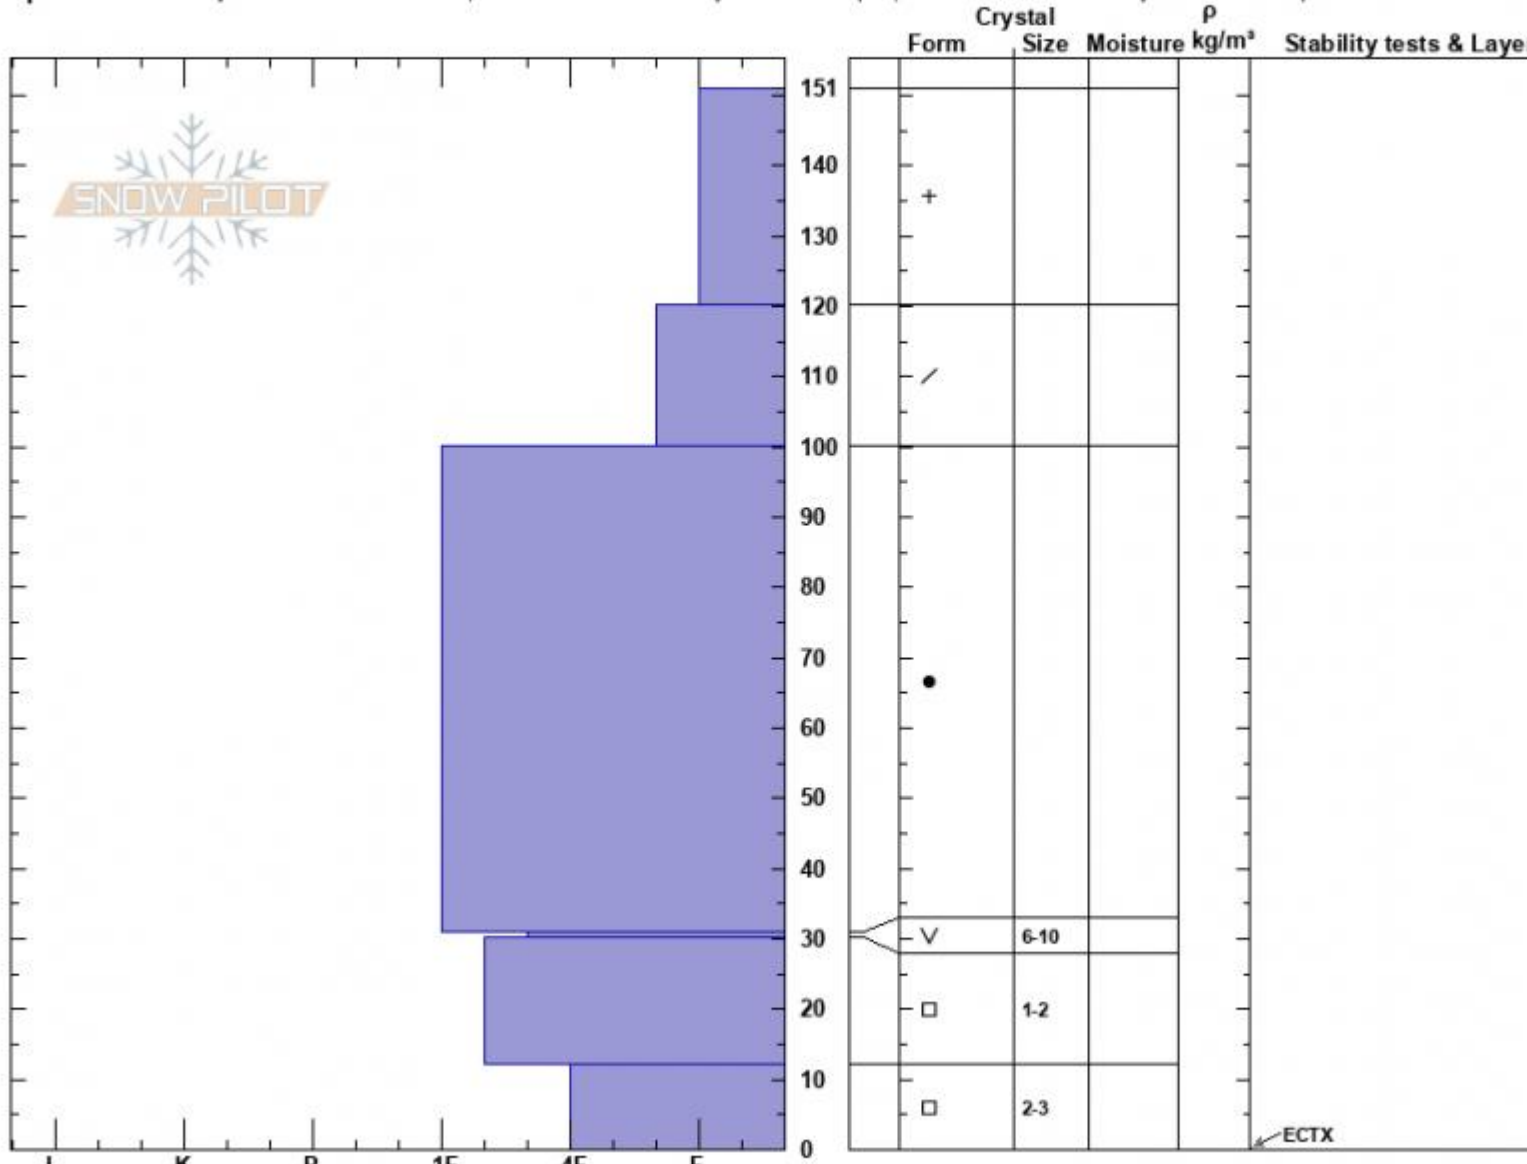

Abundance Shoulder  
 Cooke City  
 MT  
 Elevation: 9169 ft  
 Aspect: 140°

Alex Mariantal  
 01/09/2025 - 12:50pm  
 Co-ord: 45.06393N, -110.01105W  
 Slope Angle: 23°  
 Wind Loading: previous

Stability:  
 Air Temperature:  
 Sky Cover: BKN  
 Precipitation: S-1  
 Wind: Calm

HS:151  
 PF:55  
 Layer Notes:

Specifics: Pit is adjacent to avalanche: other; Recent avalanche activity on similar slopes; Recent avalanche activity on different slopes:

Notes: Pit dug on the south shoulder of Mt. Abundance. When we rode away we saw a fresh small avalanche, 3'deep x 10' wide that we suspect we triggered on the angle ridge above. About 45 minutes later, from a couple miles away, we saw a 4-6' deep avalanche that happened since we had been there 1000' or more from our pit.

Advisory Region  
 Cooke City  
 Longitude  
 -110.01W  
 Latitude  
 45.06N  
 Cooke City, 2025-01-09