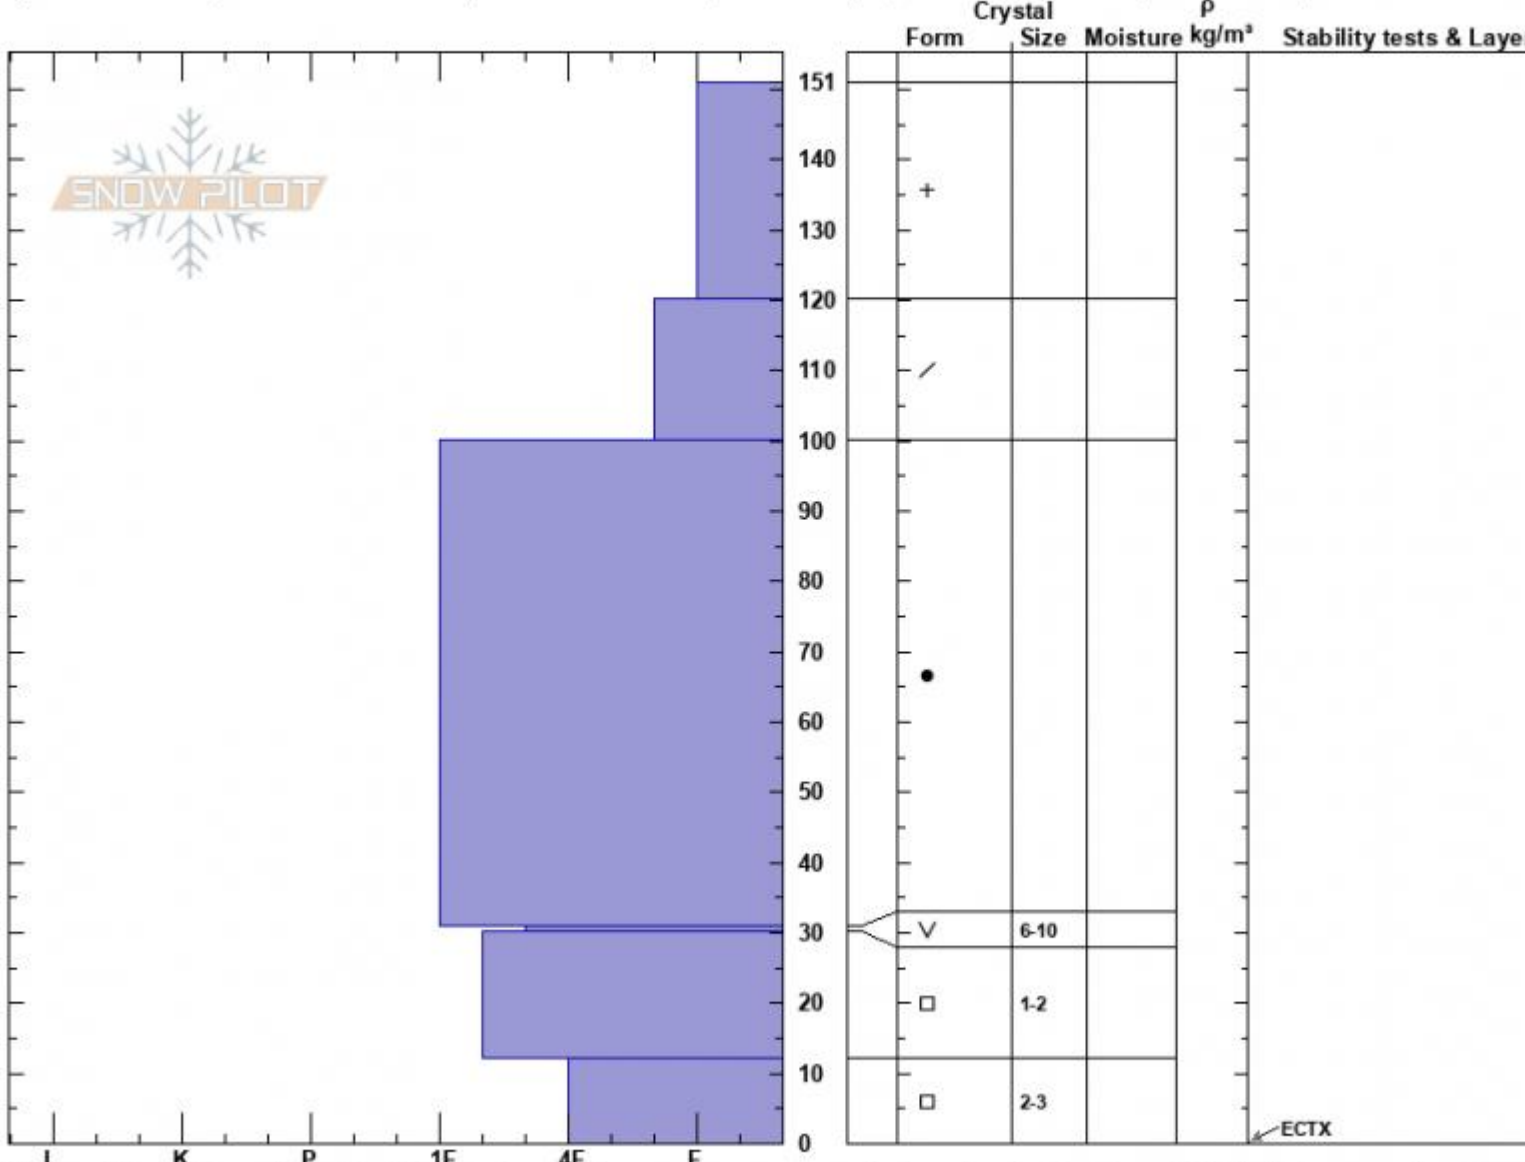

Abundance Shoulder  
 Cooke City  
 MT  
 Elevation: 9169 ft  
 Aspect: 140°

Alex Mariantal  
 01/09/2025 - 12:50pm  
 Co-ord: 45.06393N, -110.01105W  
 Slope Angle: 23°  
 Wind Loading: previous

Stability:  
 Air Temperature:  
 Sky Cover: BKN  
 Precipitation: S-1  
 Wind: Calm

HS:151  
 PF:55  
 Layer Notes:

Specifics: Pit is adjacent to avalanche: other; Recent avalanche activity on similar slopes; Recent avalanche activity on different slopes

Notes: Pit dug on the south shoulder of Mt. Abundance. When we rode away we saw a fresh small avalanche, 3' deep x 10' wide that we suspect we triggered on the angle ridge above. About 45 minutes later, from a couple miles away, we saw a 4-6' deep avalanche that happened since we had been there 1000' or more from our pit.

Advisory Region  
 Cooke City  
 Longitude  
 -110.01W  
 Latitude  
 45.06N  
 Cooke City, 2025-01-09