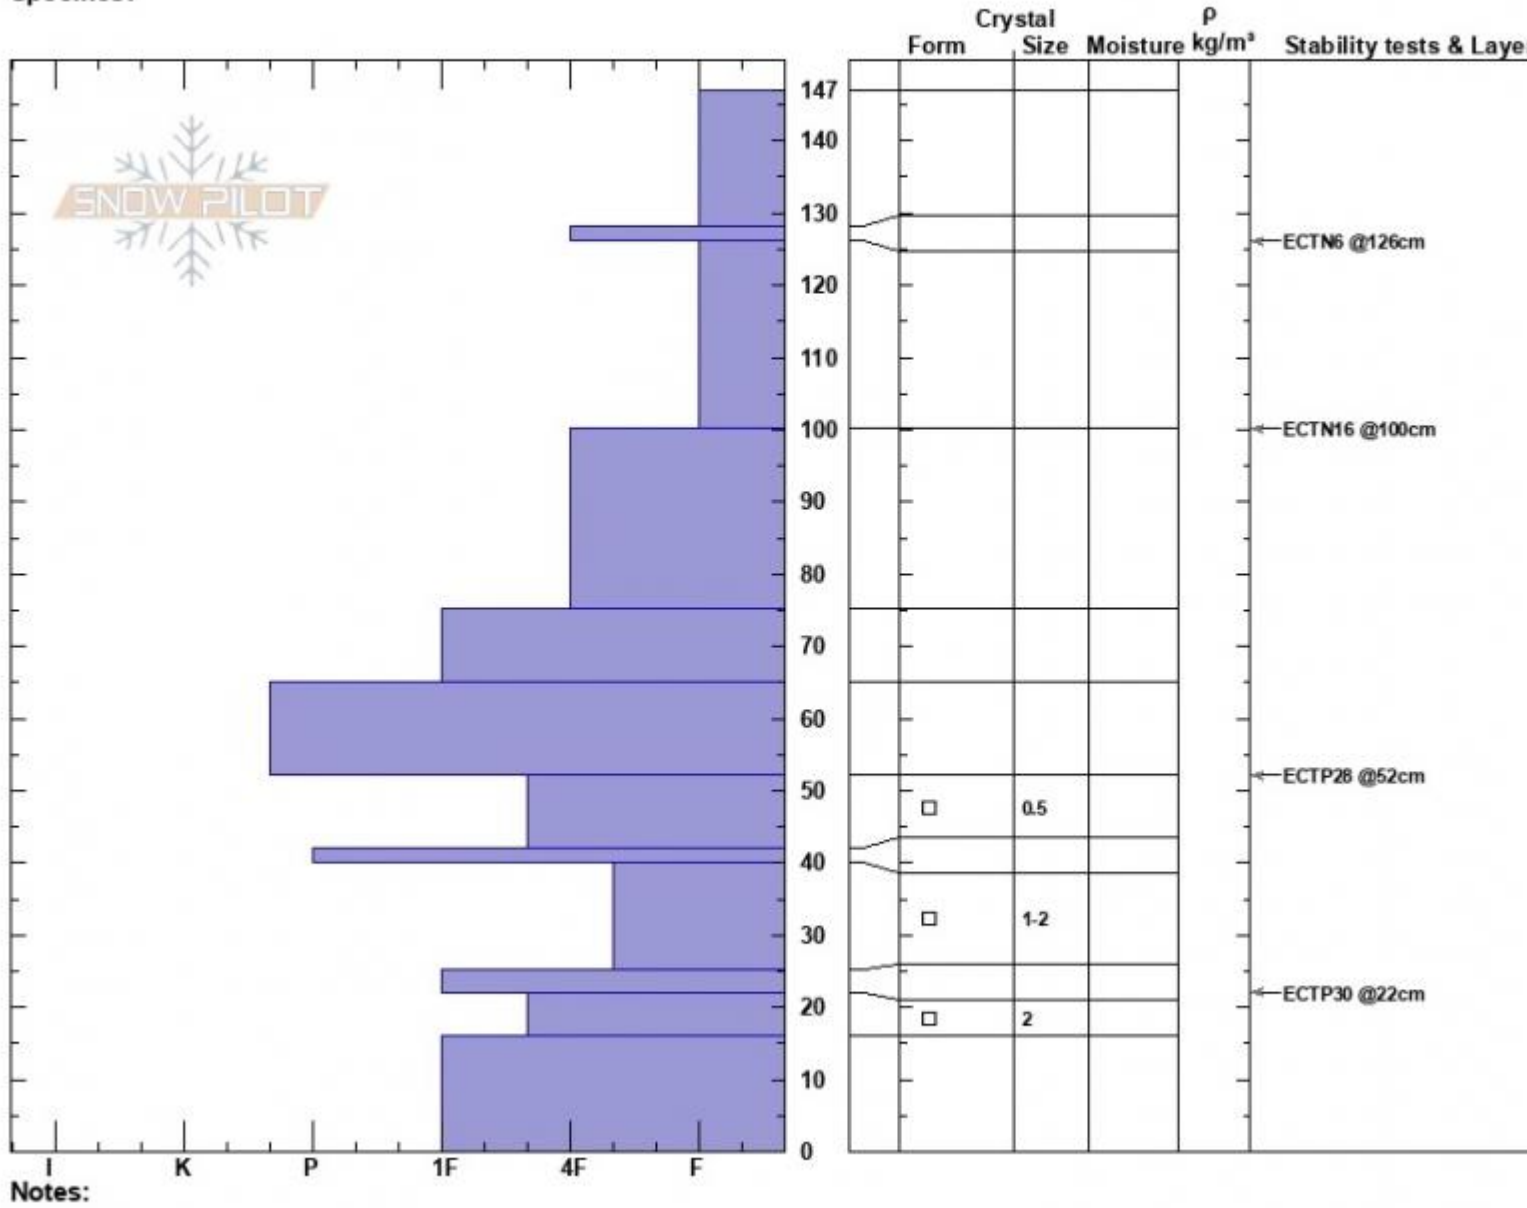

Blackmore E Bowl  
 Gallatin Range-N  
 MT  
 Elevation: 9185 ft  
 Aspect: 62°  
 Specifics:

Haylee Darby  
 01/09/2025 - 1:45pm  
 Co-ord: 45.44251N, -110.99634W  
 Slope Angle: 32°  
 Wind Loading:

Stability:  
 Air Temperature: -2°C  
 Sky Cover: CLR  
 Precipitation: NO  
 Wind: W Calm

HS:147 Layer Notes:

Snowpit profile from Mt Blackmore, NE facing, 9185', HS almost 5 ft

Advisory Region  
 Northern Gallatin  
 Longitude  
 -111.00W

Latitude

45.44N

Northern Gallatin, 2025-01-09