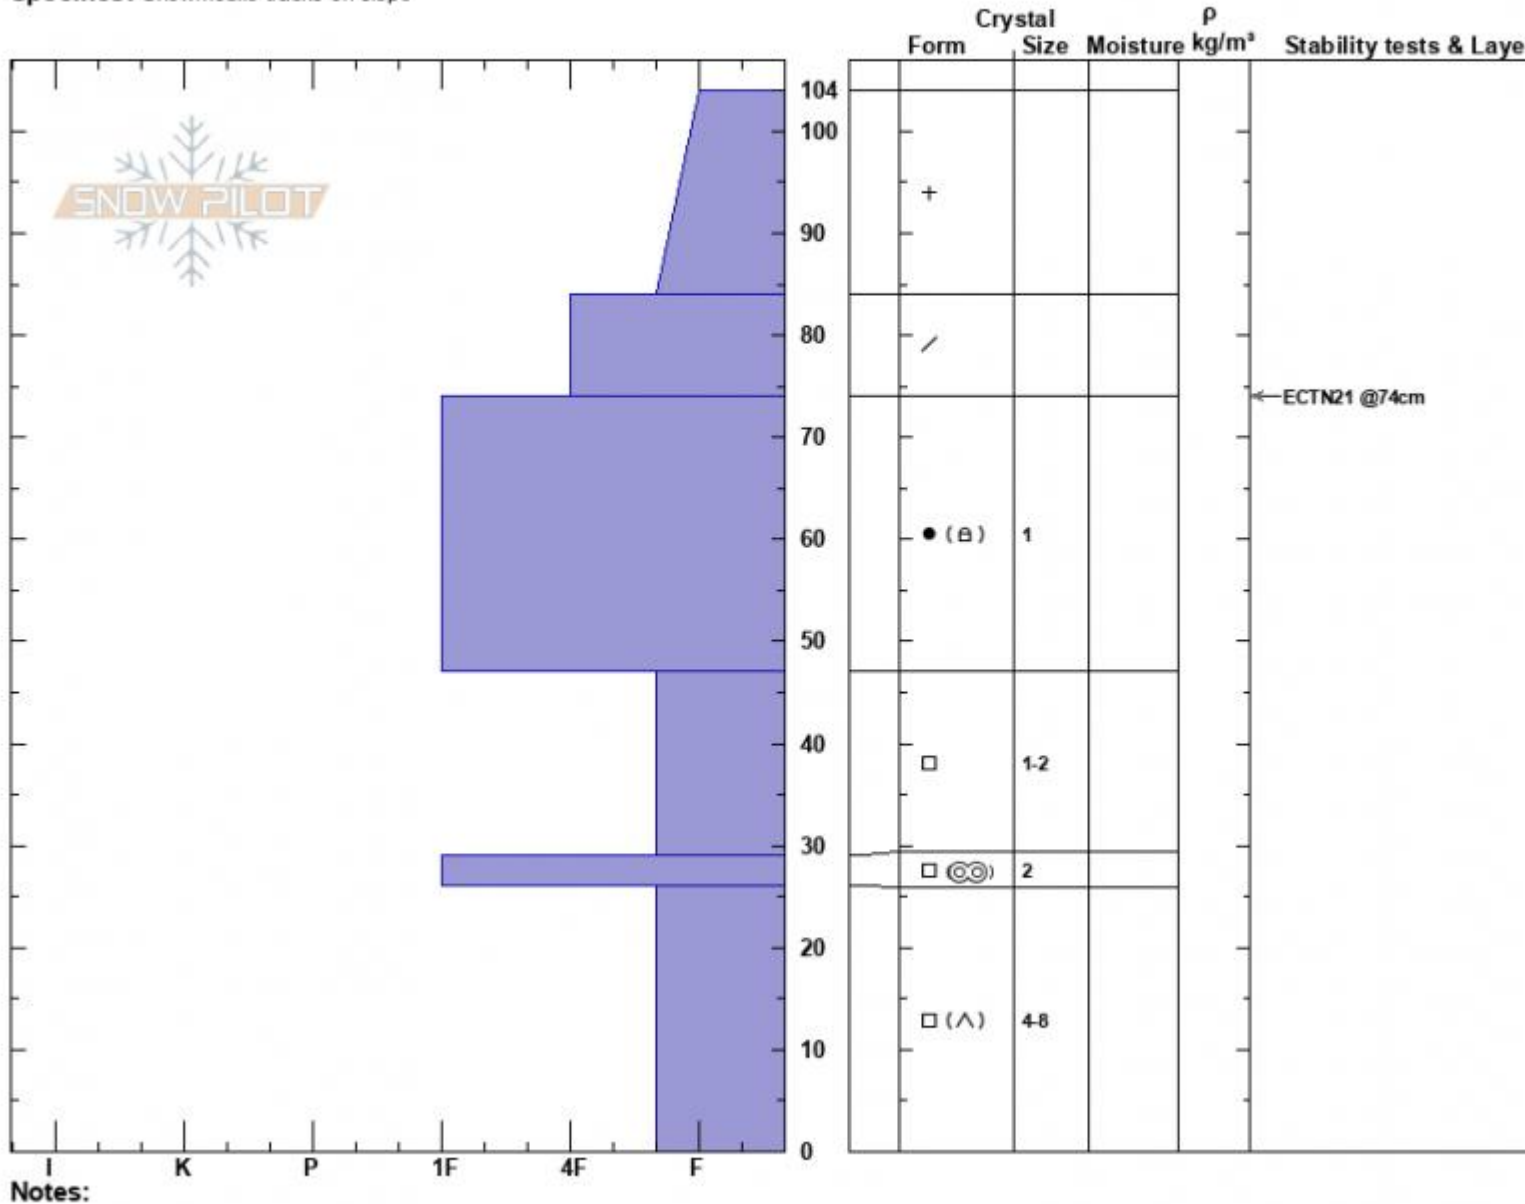

First Yellow Mule
Madison Range-N
MT

Elevation: 9374 ft
Aspect: 9°

Specifics: Snowmobile tracks on slope

Haylee Darby
01/04/2025 - 12:00pm

Co-ord: 45.17555N, -111.38645W

Slope Angle: 15°

Wind Loading:

Stability:

Air Temperature: -5.5°C

Sky Cover: OVC

Precipitation: S1

Wind: N Moderate

HS:104

PF:104

Layer Notes:

Advisory Region
Northern Madison
Longitude
-111.38W
Latitude
45.17N
Northern Madison, 2025-01-04