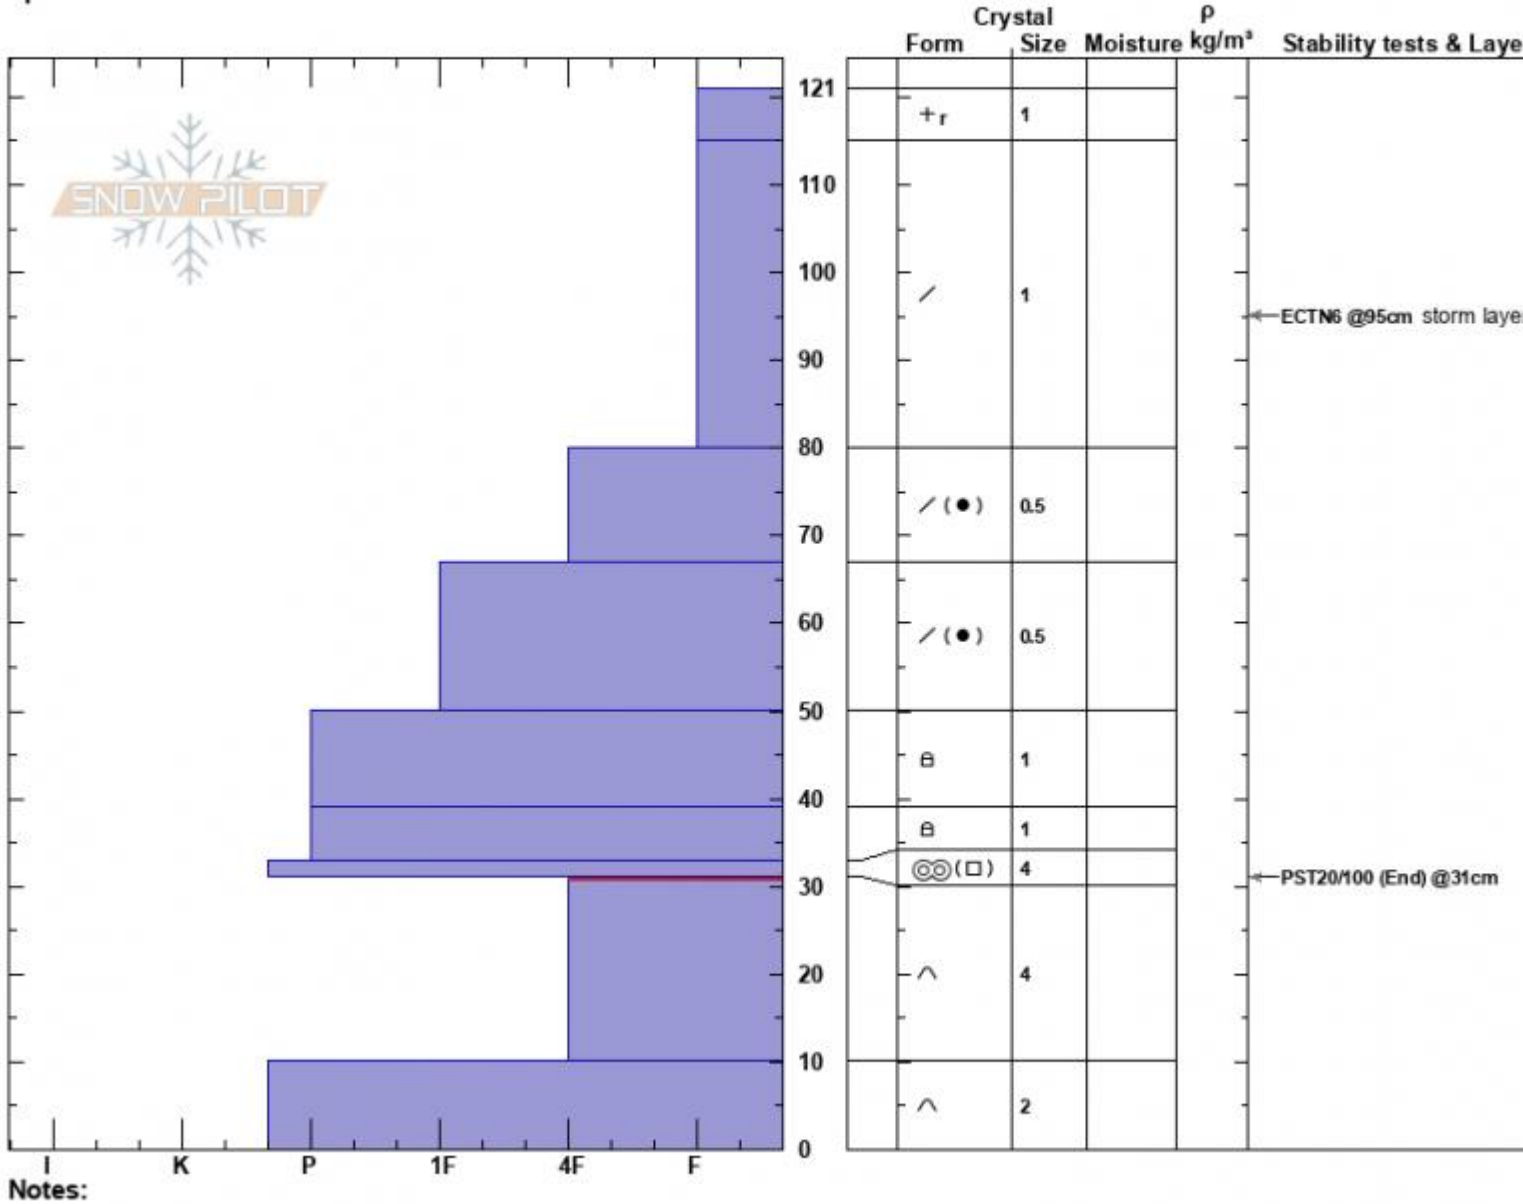

Ross Peak Meadows  
 Bridger Range  
 MT  
 Elevation: 2440 m  
 Aspect: E  
 Specifics:

Christopher Pruden  
 01/04/2025 - 1:30pm  
 Co-ord: 504011W 5078699N  
 Slope Angle: 10°  
 Wind Loading: no

Stability:  
 Air Temperature: -7°C  
 Sky Cover: OVC  
 Precipitation: S-1  
 Wind: NE Light Breeze

HS:121 Layer Notes:  
 31-10cm: Problematic layer

Notes:  
 Advisory Region  
 Bridger Range  
 Longitude  
 -110.95W  
 Latitude  
 45.86N  
 Bridger Range, 2025-01-04