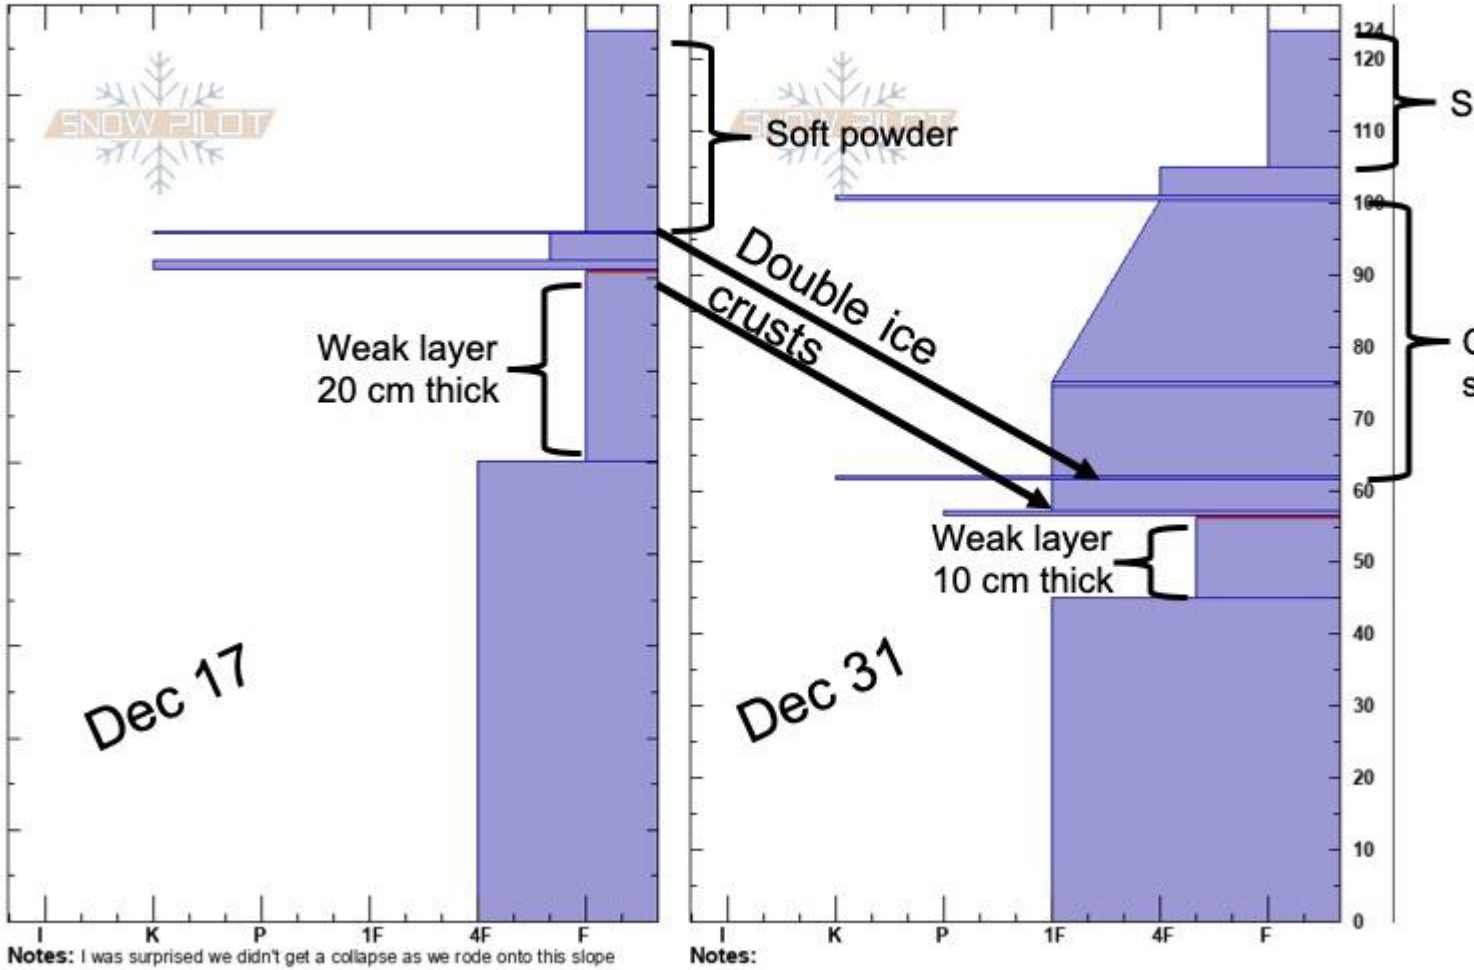

E Fk Upper Yale
 Centennial Range
 ID
 Elevation: 8984 ft
 Aspect: 73°
 Specifics: Snowmobile tracks on slope; We snowmobiled slope

Mark Staples
 12/17/2024 - 11:00am
 Co-ord: 44.55312N, -111.44426W
 Slope Angle: 26°
 Wind Loading: no

S Sawtell Switchback E
 A Centennial Range
 S ID
 P Elevation: 9000 ft
 W Aspect: 90°
 Specifics: Collapsing, widespread; We skied slope; Snowmobile tracks on slope

Ian Hoyer
 12/31/2024 - 11:30am
 Co-ord: 44.55302N, -111.44415W
 Slope Angle: 27°
 Wind Loading: previous

Stabil
 Air Te
 Sky C
 Precip
 Wind:

Two pits from the same location side by side for comparison. One from Dec 17 and one from Dec 31.

No Region, 2025-01-02