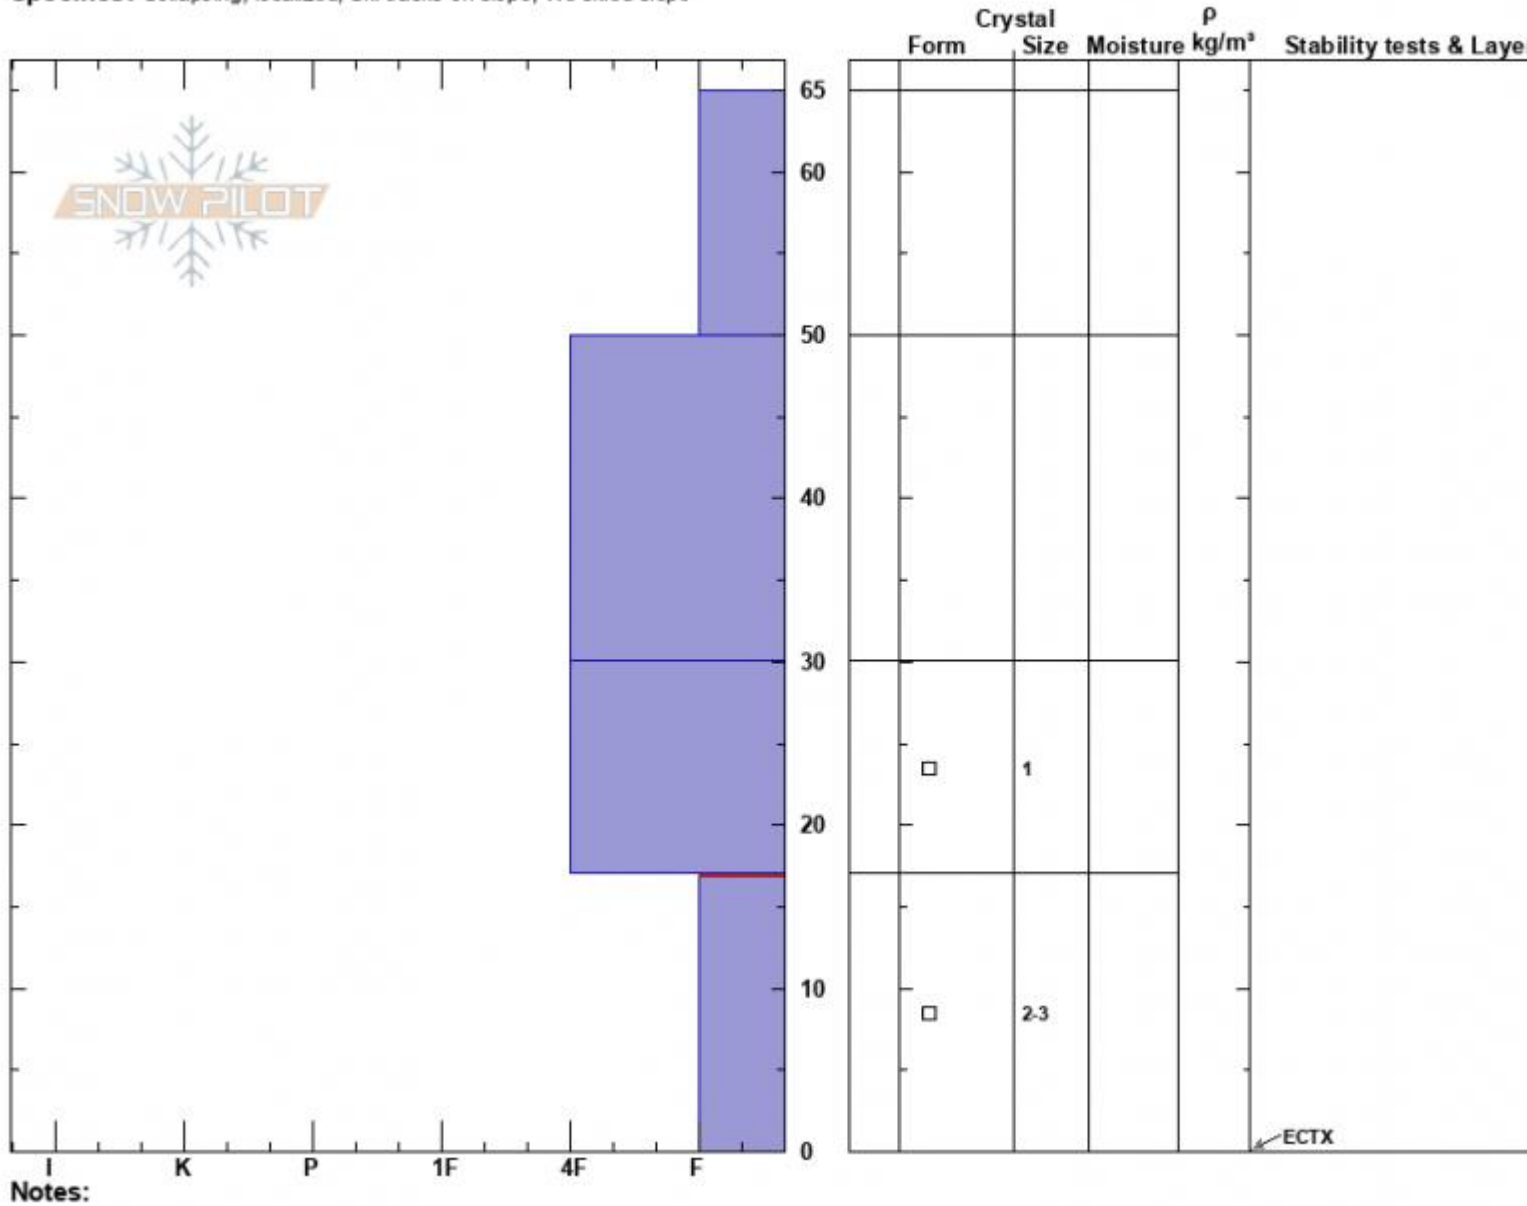

Trapper Creek Upper
 Lionhead Range
 MT
 Elevation: 9000 ft
 Aspect: 130°
 Specifics: Collapsing, localized; Ski tracks on slope; We skied slope

Ian Hoyer
 01/01/2025 - 1:00pm
 Co-ord: 44.83930N, -111.34355W
 Slope Angle: 20°
 Wind Loading: no

Stability: Poor
 Air Temperature:
 Sky Cover: OVC
 Precipitation: S-1
 Wind: Calm

HS:65
 PF:65
 PS:20
 Layer Notes:
 17-0cm: Problematic layer

Trapper Creek Upper Profile - 1 Jan 2025

Advisory Region
 Lionhead Range
 Longitude
 -111.34W
 Latitude
 44.84N