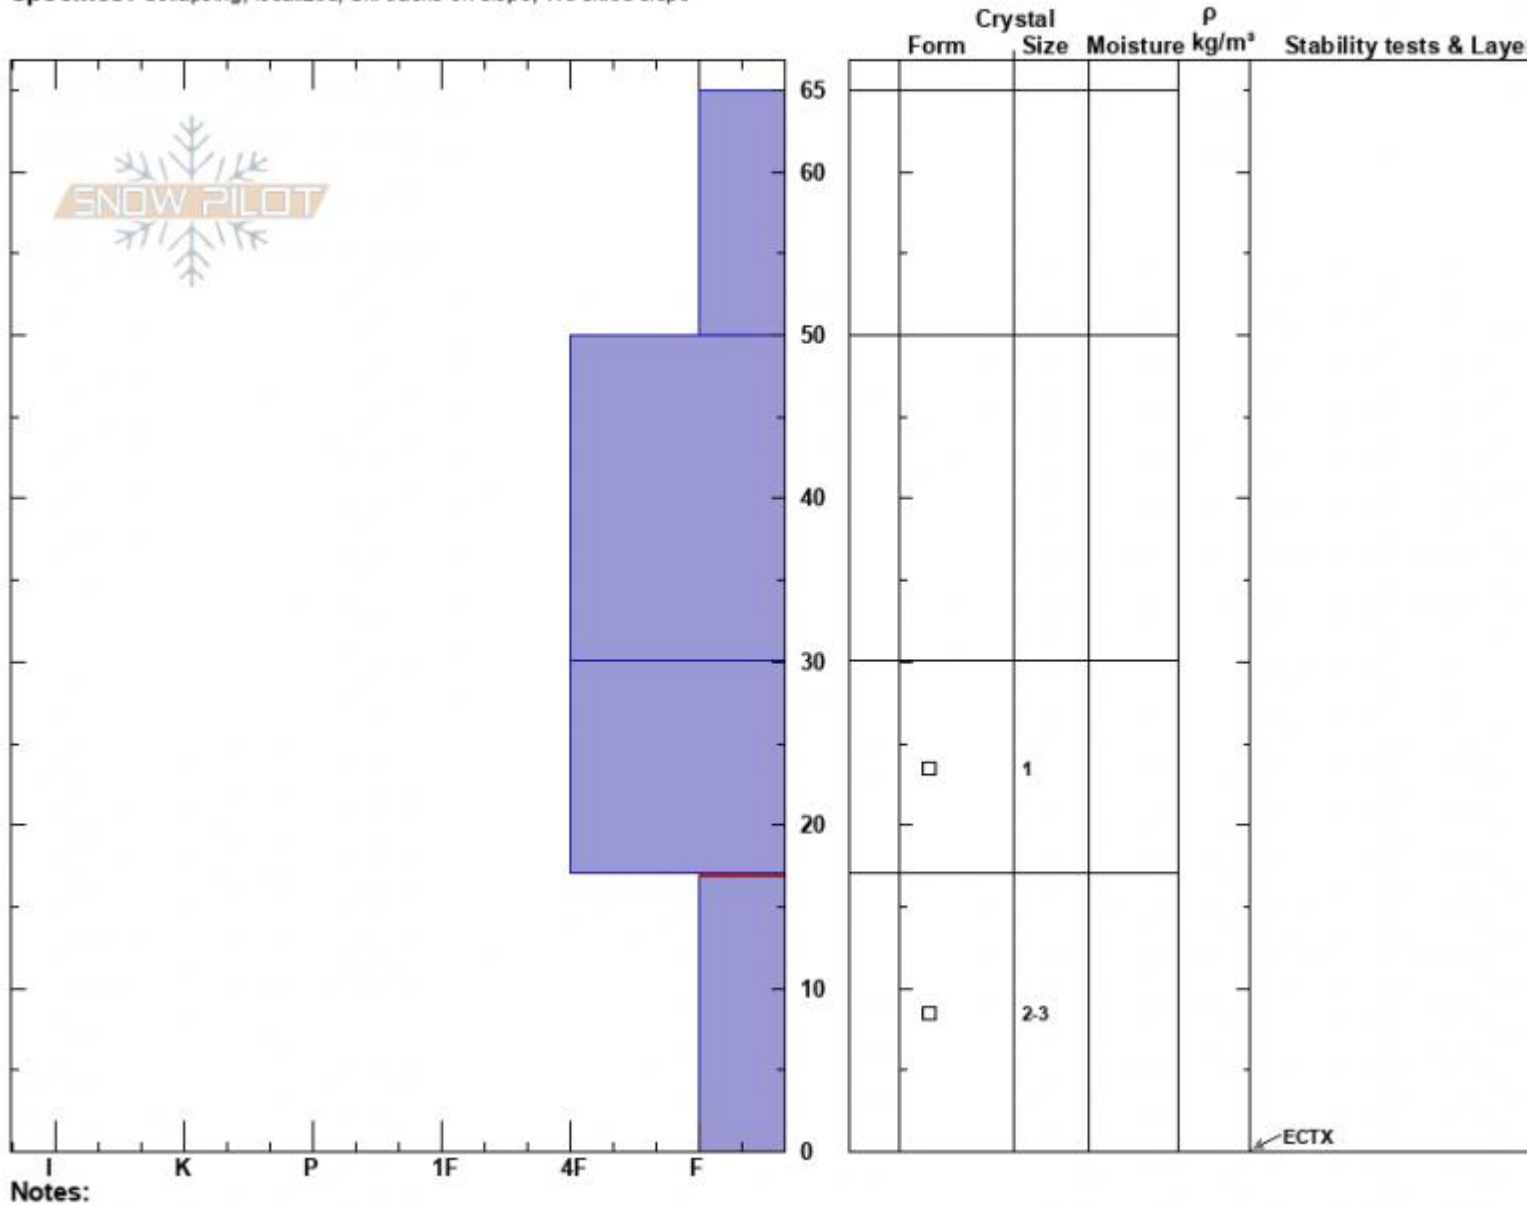

Trapper Creek Upper  
 Lionhead Range  
 MT  
 Elevation: 9000 ft  
 Aspect: 130°  
 Specifics: Collapsing, localized; Ski tracks on slope; We skied slope

Ian Hoyer  
 01/01/2025 - 1:00pm  
 Co-ord: 44.83930N, -111.34355W  
 Slope Angle: 20°  
 Wind Loading: no

Stability: Poor  
 Air Temperature:  
 Sky Cover: OVC  
 Precipitation: S-1  
 Wind: Calm

HS:65  
 PF:65  
 PS:20  
 Layer Notes:  
 17.0cm: Problematic layer

Trapper Creek Upper Profile - 1 Jan 2025

Advisory Region  
 Lionhead Range  
 Longitude  
 -111.34W  
 Latitude  
 44.84N