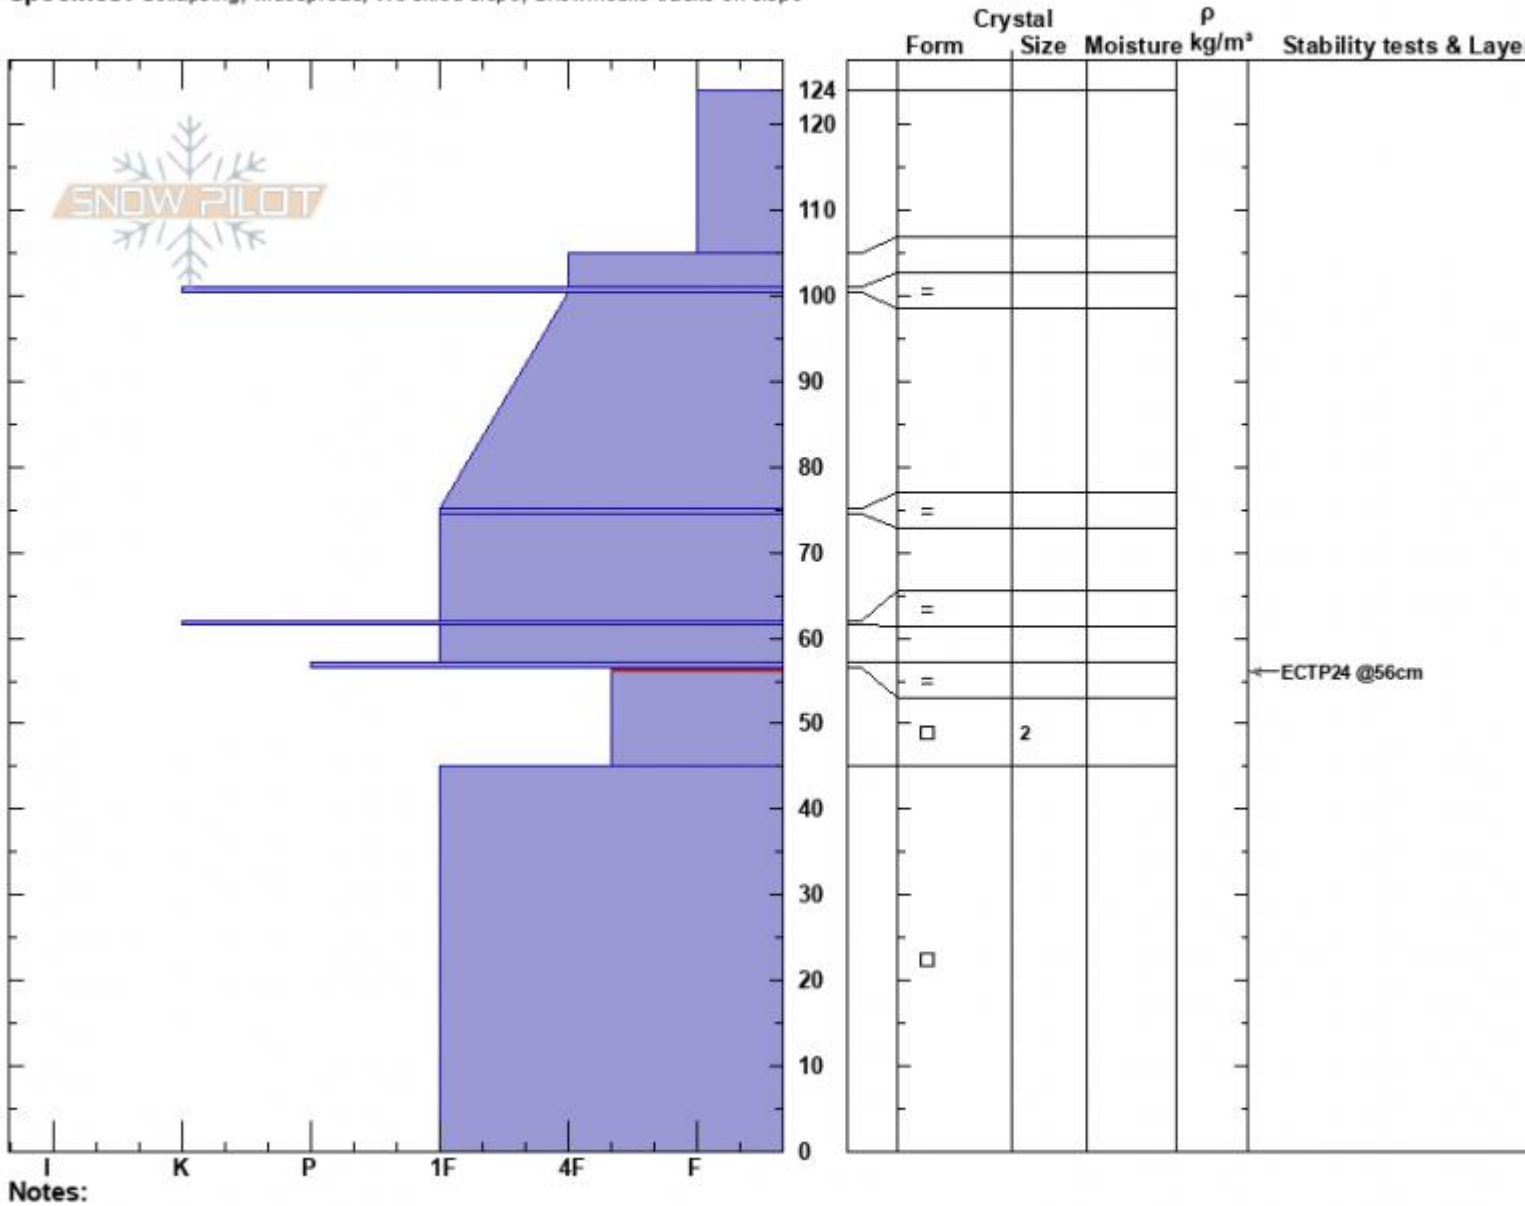

Sawtell Switchback E
 Centennial Range
 ID
 Elevation: 9000 ft
 Aspect: 90°
 Specifics: Collapsing, widespread; We skied slope; Snowmobile tracks on slope

Ian Hoyer
 12/31/2024 - 11:30am
 Co-ord: 44.55302N, -111.44415W
 Slope Angle: 27°
 Wind Loading: previous

Stability: Poor
 Air Temperature:
 Sky Cover: BKN
 Precipitation: NO
 Wind: Calm

HS:124
 PF:50
 PS:20
 Layer Notes: 56.5-45cm: Problematic layer

Sawtelle Peak E-facing Profile at 9000 ft - 31 Dec 2024

Advisory Region
 Island Park
 Longitude
 -111.44W
 Latitude
 44.56N