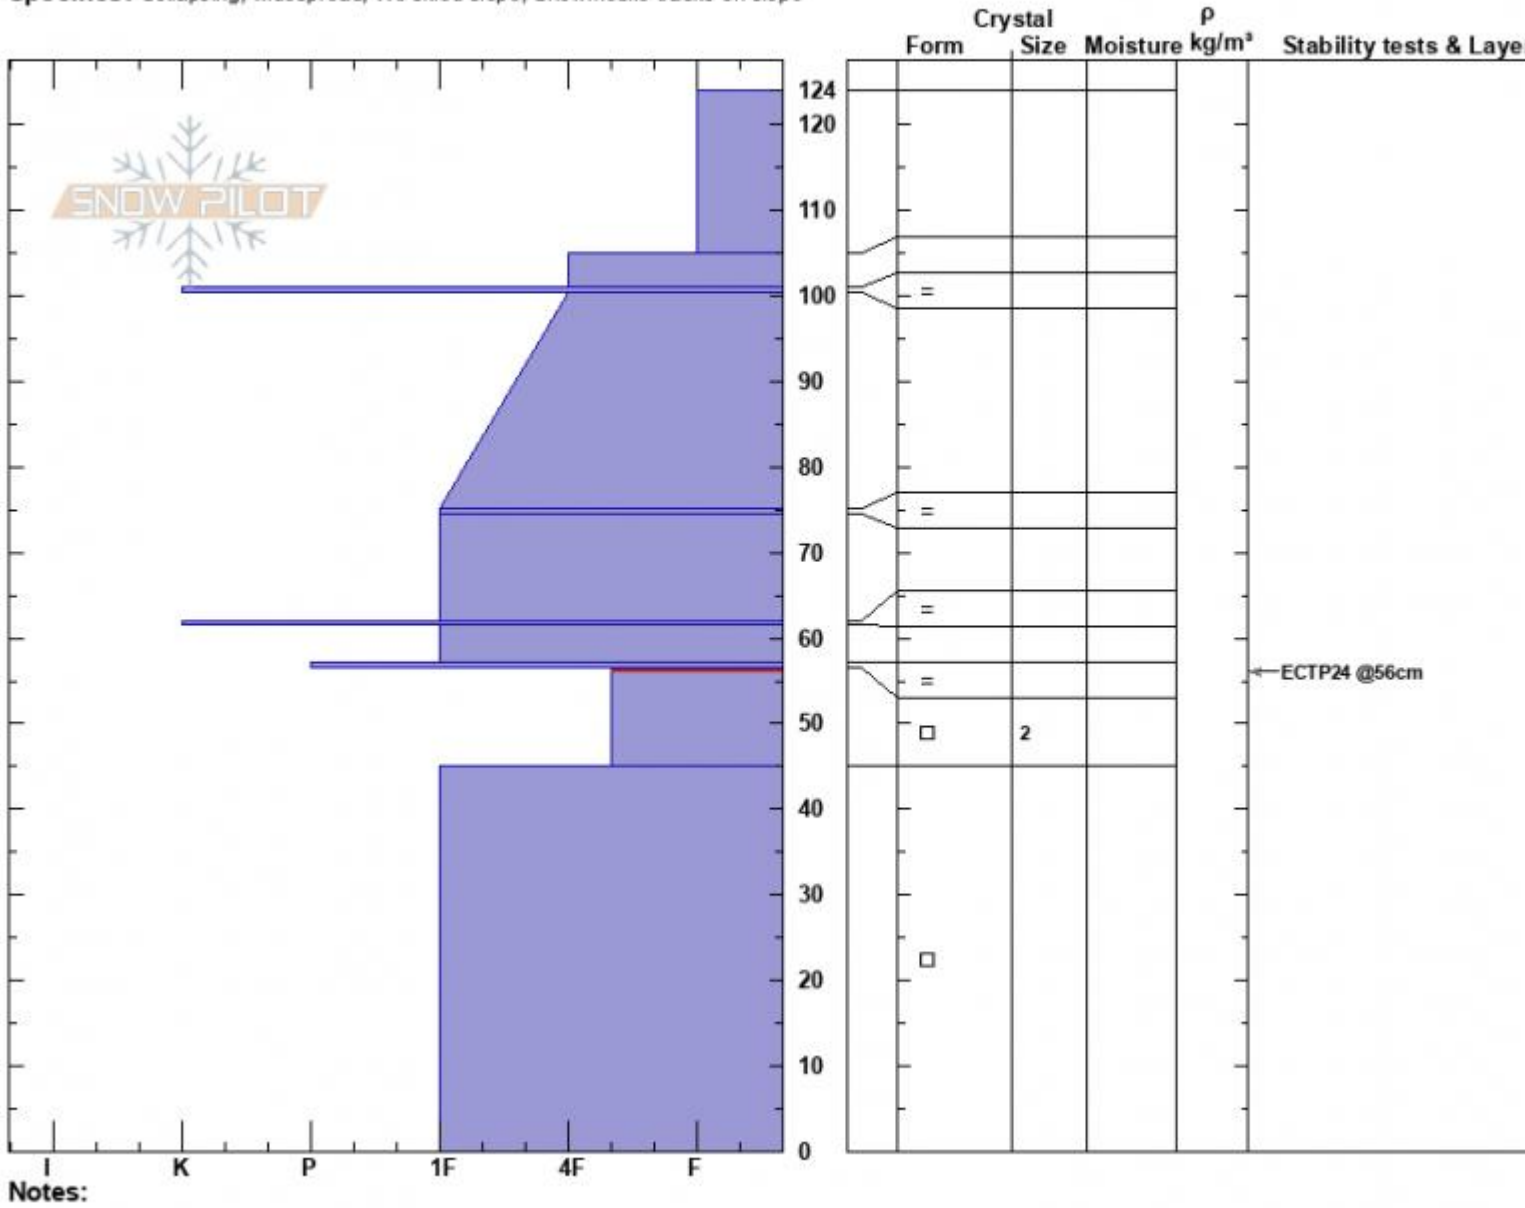

Sawtell Switchback E  
 Centennial Range  
 ID  
 Elevation: 9000 ft  
 Aspect: 90°  
 Specifics: Collapsing, widespread; We skied slope; Snowmobile tracks on slope

Ian Hoyer  
 12/31/2024 - 11:30am  
 Co-ord: 44.55302N, -111.44415W  
 Slope Angle: 27°  
 Wind Loading: previous

Stability: Poor  
 Air Temperature:  
 Sky Cover: BKN  
 Precipitation: NO  
 Wind: Calm

HS:124  
 PF:50  
 PS:20  
 Layer Notes: 56.5-45cm: Problematic layer

Sawtelle Peak E-facing Profile at 9000 ft - 31 Dec 2024

Advisory Region  
 Island Park  
 Longitude  
 -111.44W  
 Latitude  
 44.56N

Island Park, 2024-12-31