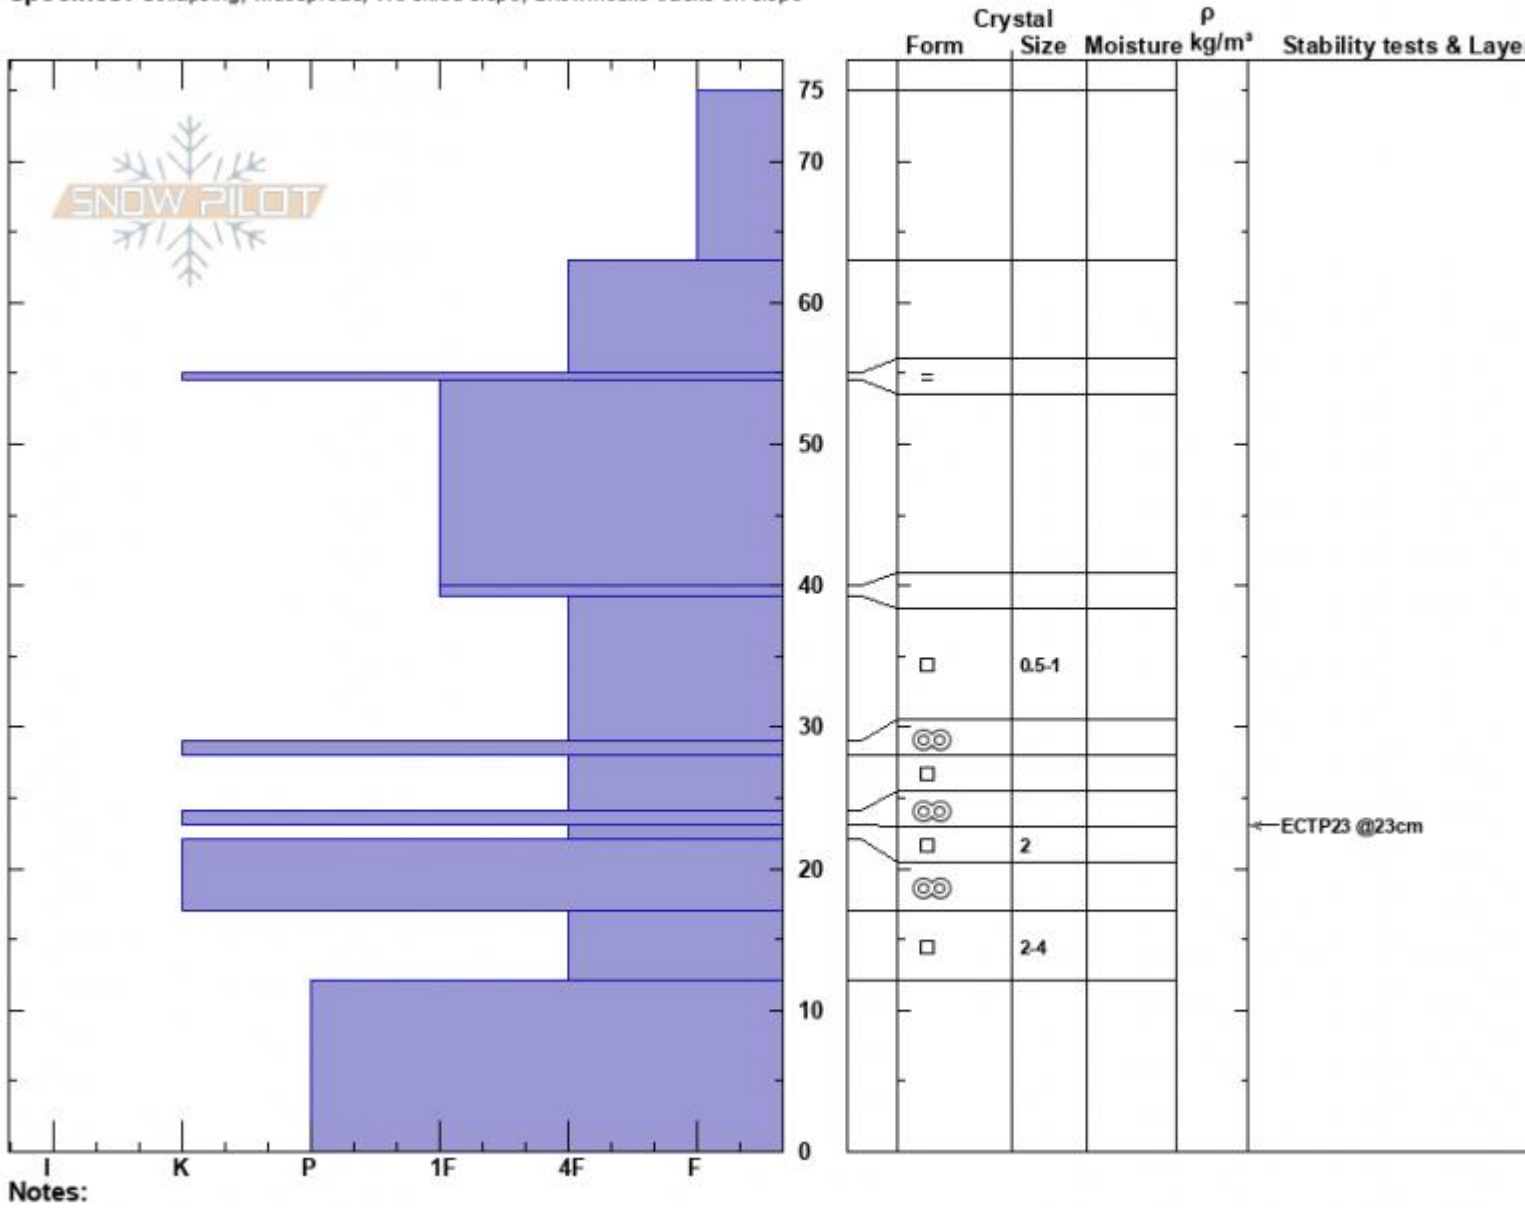

Sawtell Switchback SW
 Centennial Range
 ID
 Elevation: 9000 ft
 Aspect: 205°
 Specifics: Collapsing, widespread; We skied slope; Snowmobile tracks on slope

Ian Hoyer
 12/31/2024 - 12:00pm
 Co-ord: 44.55510N, -111.44629W
 Slope Angle: 25°
 Wind Loading: no

Stability: Poor
 Air Temperature:
 Sky Cover: BKN
 Precipitation: NO
 Wind: Calm

HS:75
 PF:40
 PS:15
 Layer Notes:
 23-22cm:Problematic layer

Advisory Region
 Island Park
 Longitude
 -111.44W
 Latitude
 44.56N
 Island Park, 2024-12-31