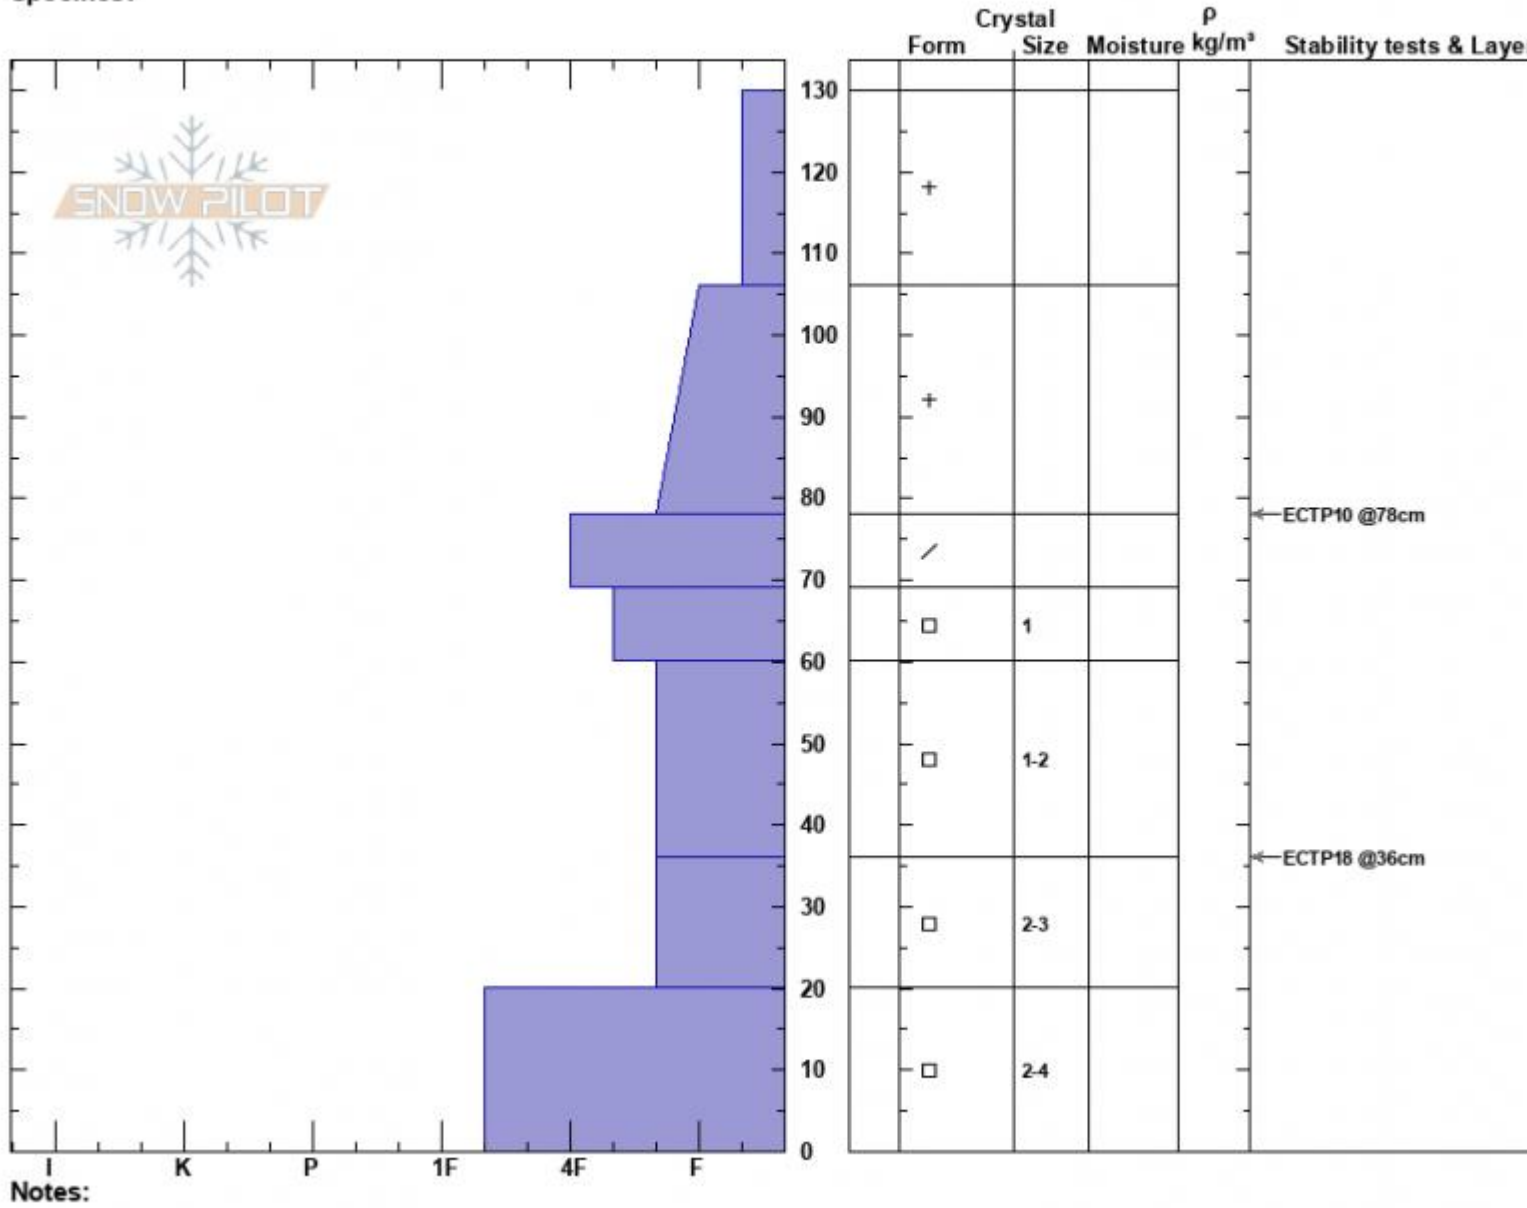

Tyler's - South  
 Madison Range-N  
 MT  
 Elevation: 8446 ft  
 Aspect: 237°  
 Specifics:

Haylee Darby  
 12/30/2024 - 11:45am  
 Co-ord: 45.32052N, -111.38517W  
 Slope Angle: 21°  
 Wind Loading: no

Stability:  
 Air Temperature: -1°C  
 Sky Cover: OVC  
 Precipitation: S2  
 Wind: NE Light Breeze

HS:130 Layer Notes:

Advisory Region  
 Northern Madison  
 Longitude  
 -111.39W  
 Latitude  
 45.34N  
 Northern Madison, 2024-12-30