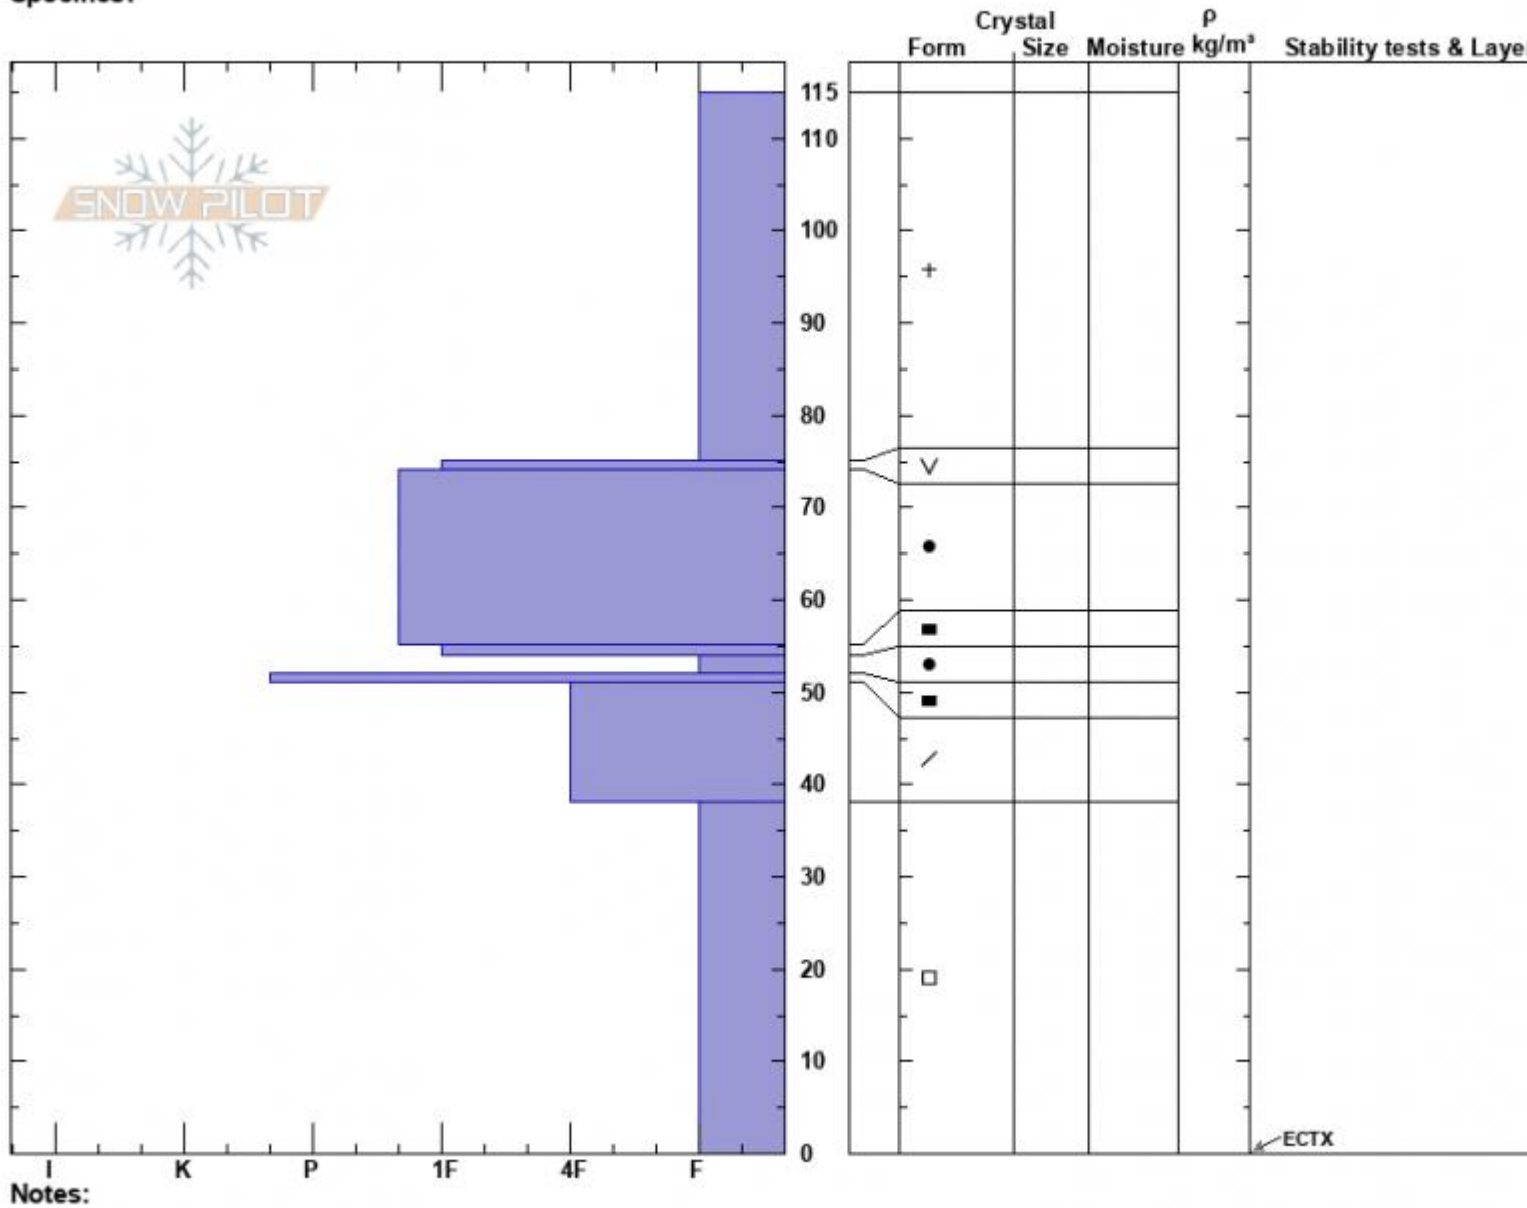

Fish Creek
 Henry Lake Mtns
 ID
 Elevation: 7600 ft
 Aspect:
 Specifics:

Jacob Allred
 12/28/2024 - 2:00pm
 Co-ord: 44.45940N, -111.15341W
 Slope Angle: 11°
 Wind Loading: no

Stability:
 Air Temperature: -6°C
 Sky Cover: OVC
 Precipitation: S-1
 Wind: SW Moderate

HS:115 Layer Notes:
 74-55cm: Problematic layer

Advisory Region
 Island Park
 Longitude
 -111.14W
 Latitude
 44.48N
 Island Park, 2024-12-28