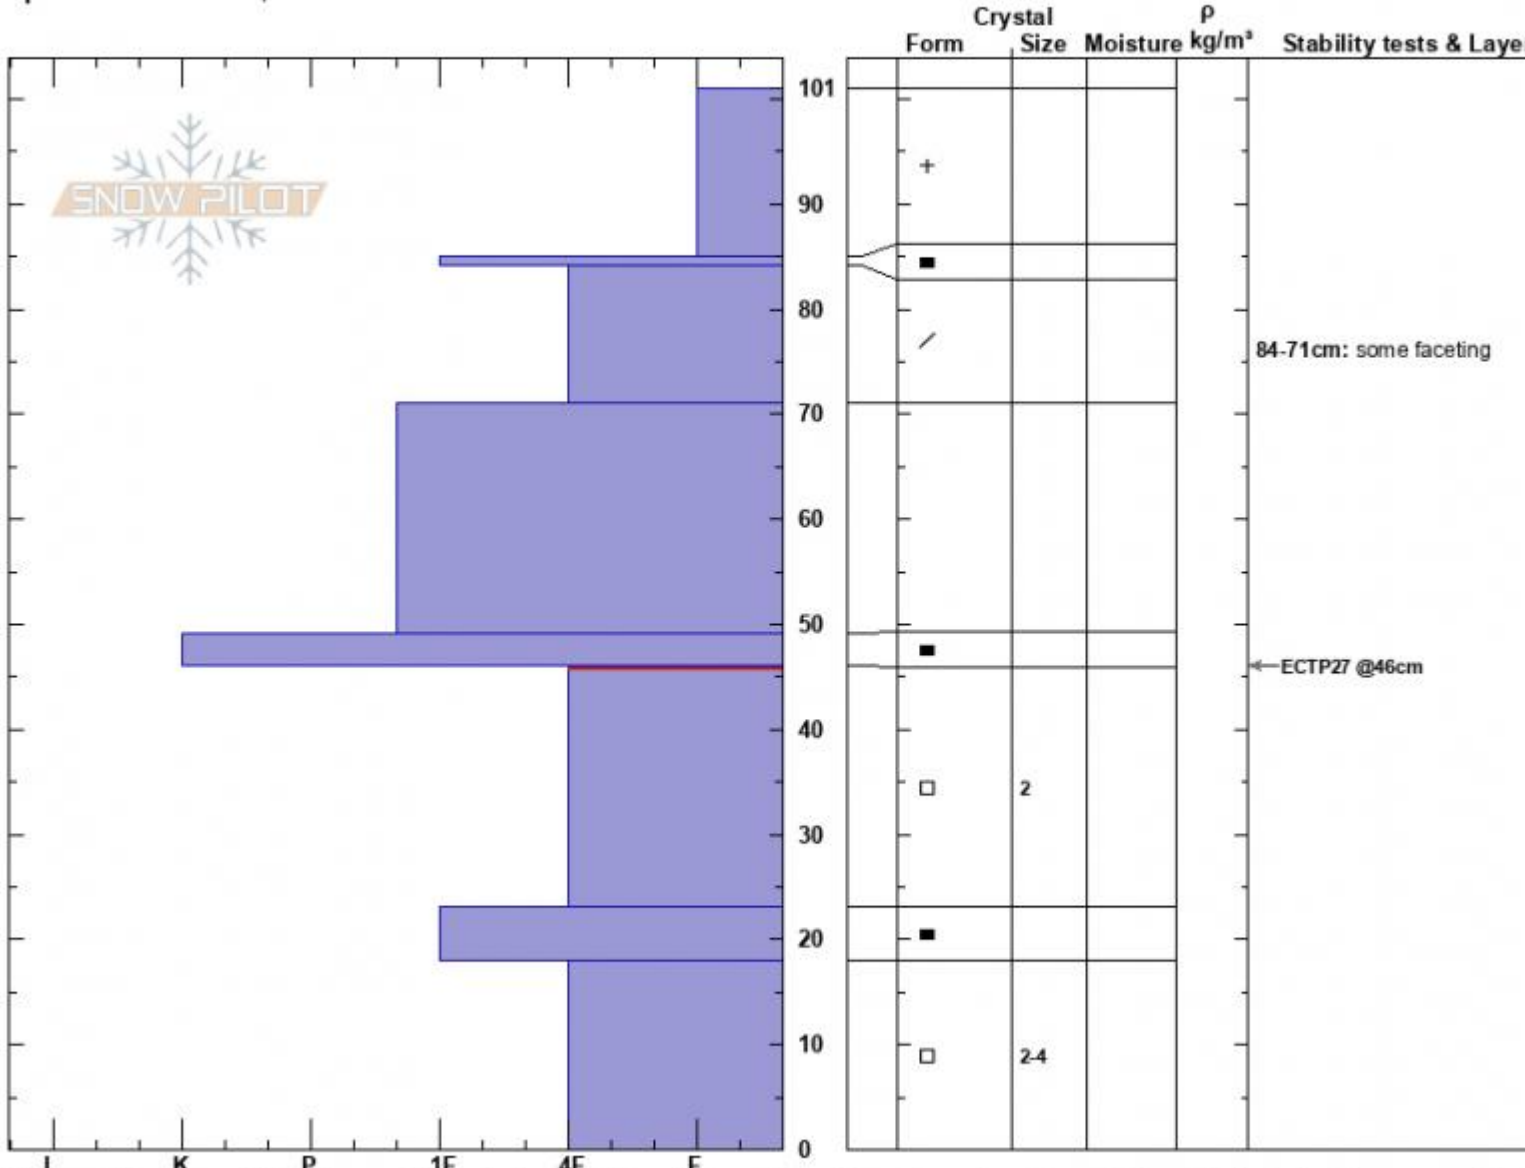

Divide Pk SE facing
 Gallatin Range-N
 MT
 Elevation: 9626 ft
 Aspect: 141°
 Specifics: We skied slope

Mark Staples
 12/27/2024 - 1:05pm
 Co-ord: 45.40249N, -110.97051W
 Slope Angle: 28°
 Wind Loading: no

Stability: Good
 Air Temperature:
 Sky Cover:
 Precipitation:
 Wind:

HS:101 **Layer Notes:**
 84-71cm: some faceting
 46-23cm: Problematic layer

Notes: We found percolation columns of ice inside the faceted layer between 46 and 23 cm from water. They probably make the faceted layer more resistant to sliding, but we don't know how widespread they are. We didn't have time to look in other places.

Divide Peak 9600ft SE facing profile 27 Dec 2024

Advisory Region
 Northern Gallatin
 Longitude
 -110.98W

Latitude

45.40N

Northern Gallatin, 2024-12-27