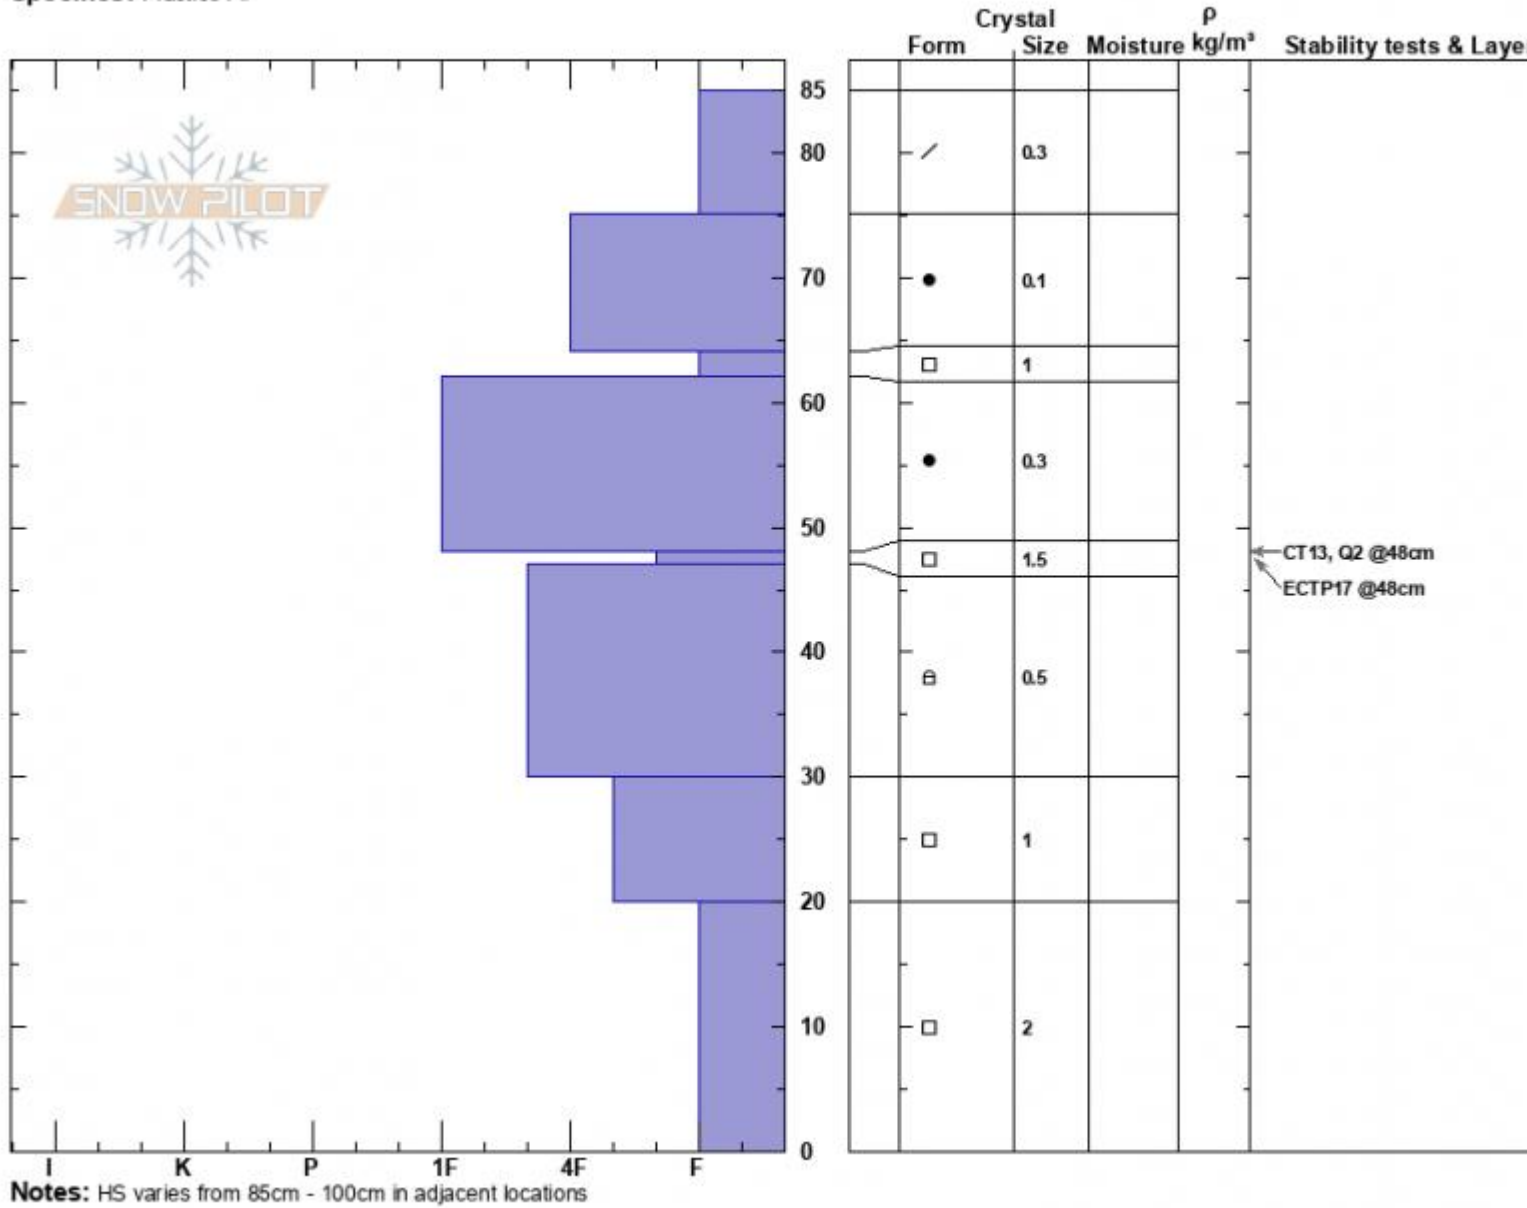

West Henderson  
 Beartooths  
 MT  
 Elevation: 9820 ft  
 Aspect: 270°  
 Specifics: Practice Pit

Austin Hart  
 12/21/2024 - 11:00am  
 Co-ord: 12T 583548W 4988315N  
 Slope Angle: 20°  
 Wind Loading: previous

Stability:  
 Air Temperature: 0°C  
 Sky Cover: CLR  
 Precipitation: NO  
 Wind: SW Light Breeze

HS:85  
 PF:50  
 PS: 15  
 Layer Notes:  
 48-47cm: Problematic layer

Advisory Region  
 Cooke City  
 Longitude  
 -109.94W  
 Latitude  
 45.04N  
 Cooke City, 2024-12-22