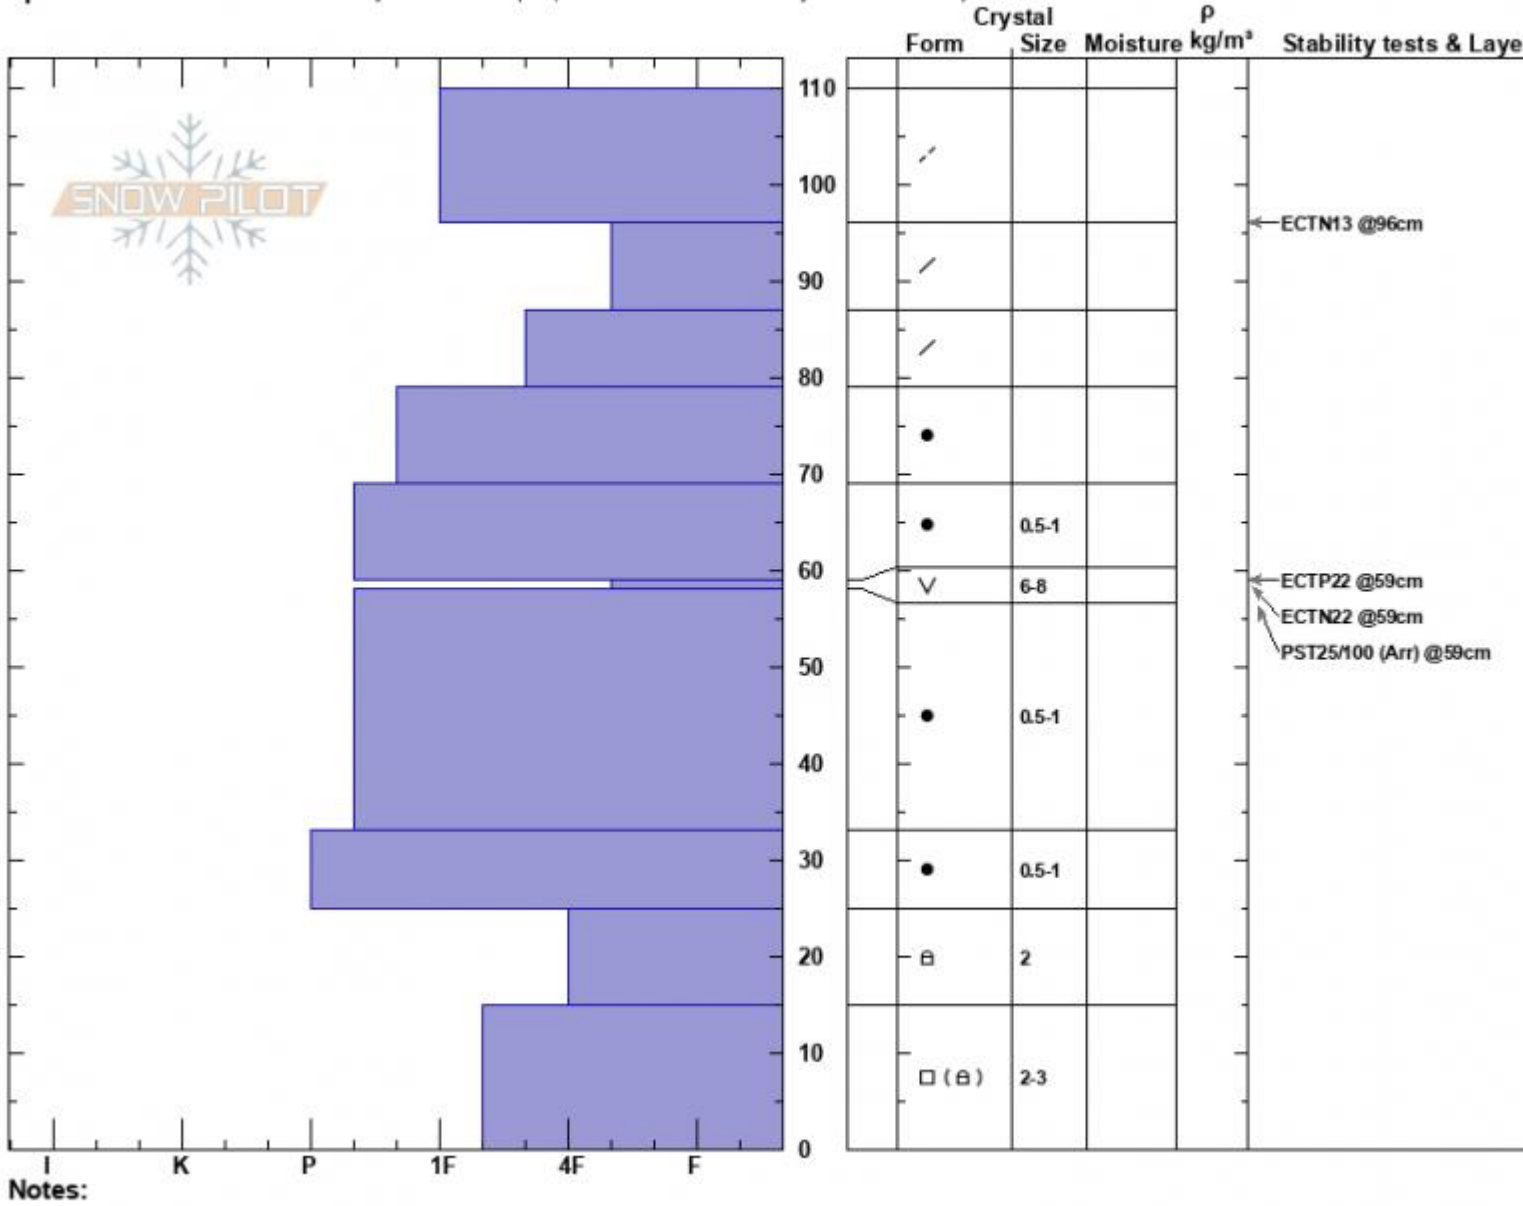

Robs Knob
 Cooke City
 MT
 Elevation: 9562 ft
 Aspect: 23°
 Specifics: Recent avalanche activity on similar slopes; Recent avalanche activity on different slopes

Alex Marienthal
 12/20/2024 - 2:20pm
 Co-ord: 45.06775N, -109.95294W
 Slope Angle: 15°
 Wind Loading: previous

Stability: Poor
 Air Temperature:
 Sky Cover: FEW
 Precipitation: NO
 Wind: SW Light Breeze

HS:110 Layer Notes:
 59-58cm: Problematic layer

Advisory Region
 Cooke City
 Longitude
 -109.96W
 Latitude
 45.07N
 Cooke City, 2024-12-20