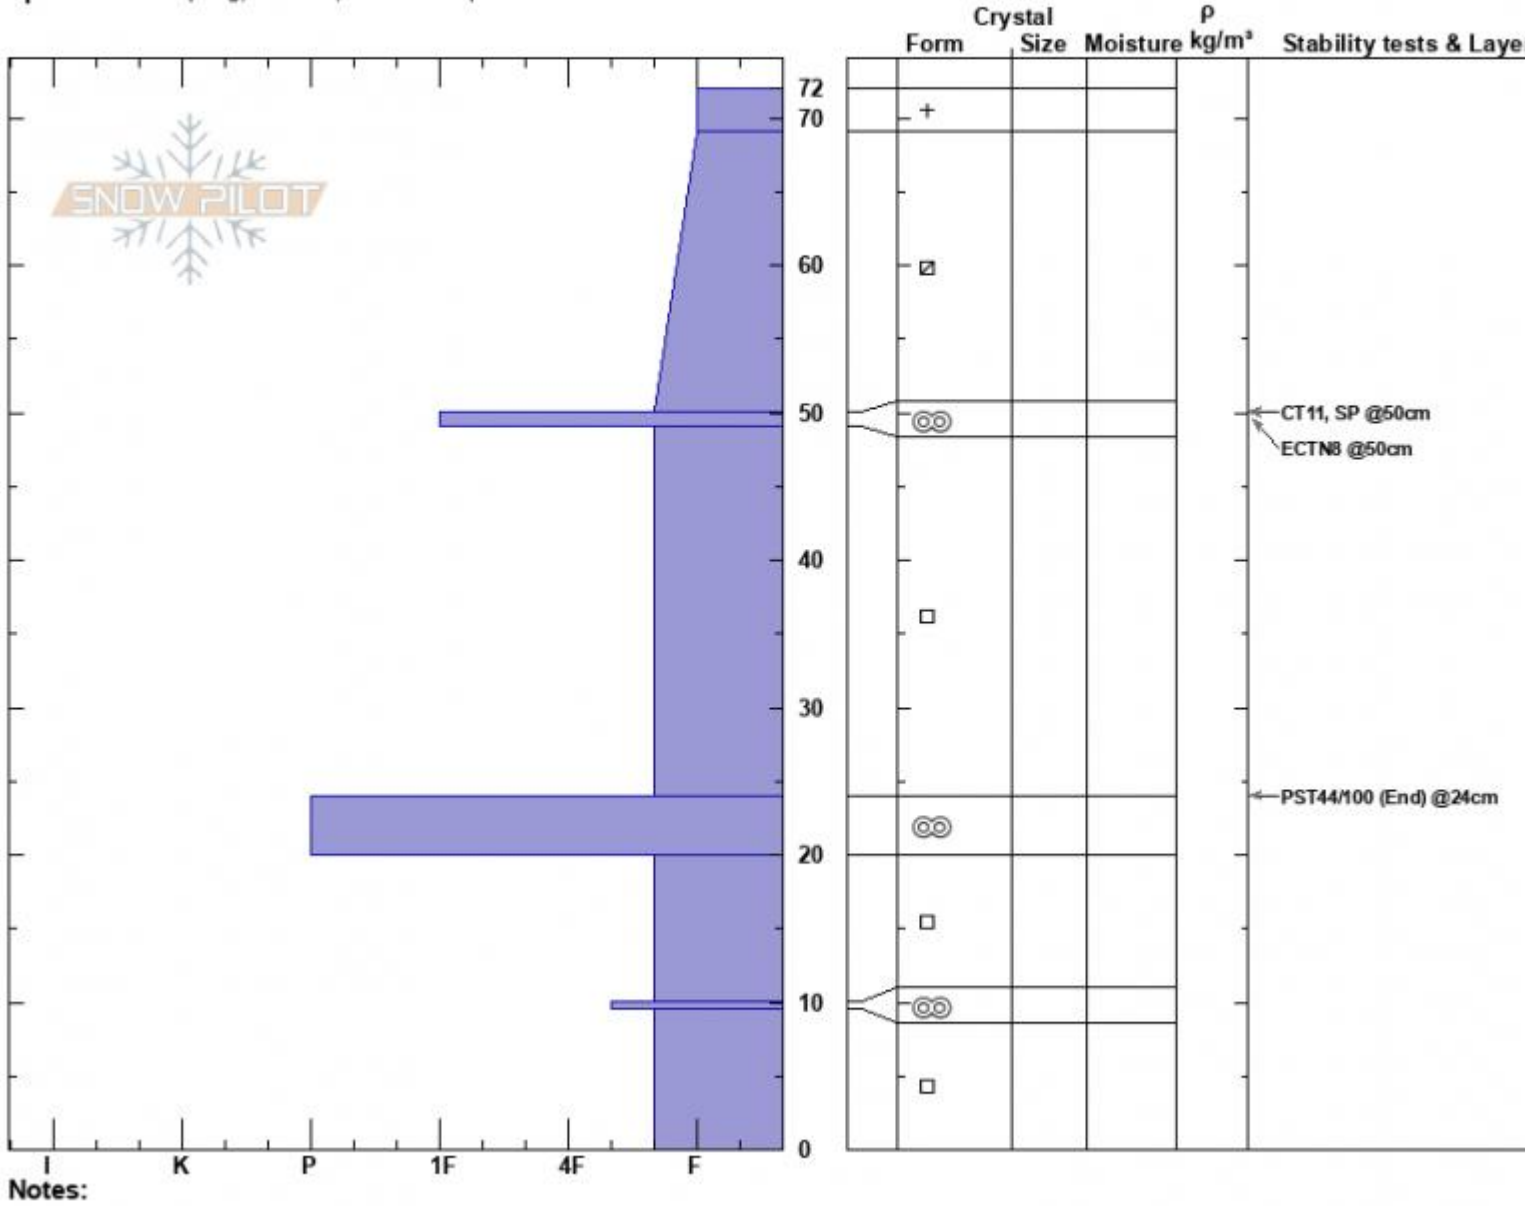

Flanders SE Face
 Gallatin Range-N
 MT
 Elevation: 9530 ft
 Aspect: 137°
 Specifics: Collapsing, localized; We skied slope

Eddie Webb
 12/19/2024 - 11:30am
 Co-ord: 45.43612N, -110.94119W
 Slope Angle: 29°
 Wind Loading:

Stability:
 Air Temperature: -6°C
 Sky Cover: CLR
 Precipitation: NO
 Wind: W Light Breeze

HS:72
 PF:40
 PS:25
 Layer Notes:

Advisory Region
 Northern Gallatin
 Longitude
 -110.94W
 Latitude
 45.44N
 Northern Gallatin, 2024-12-19