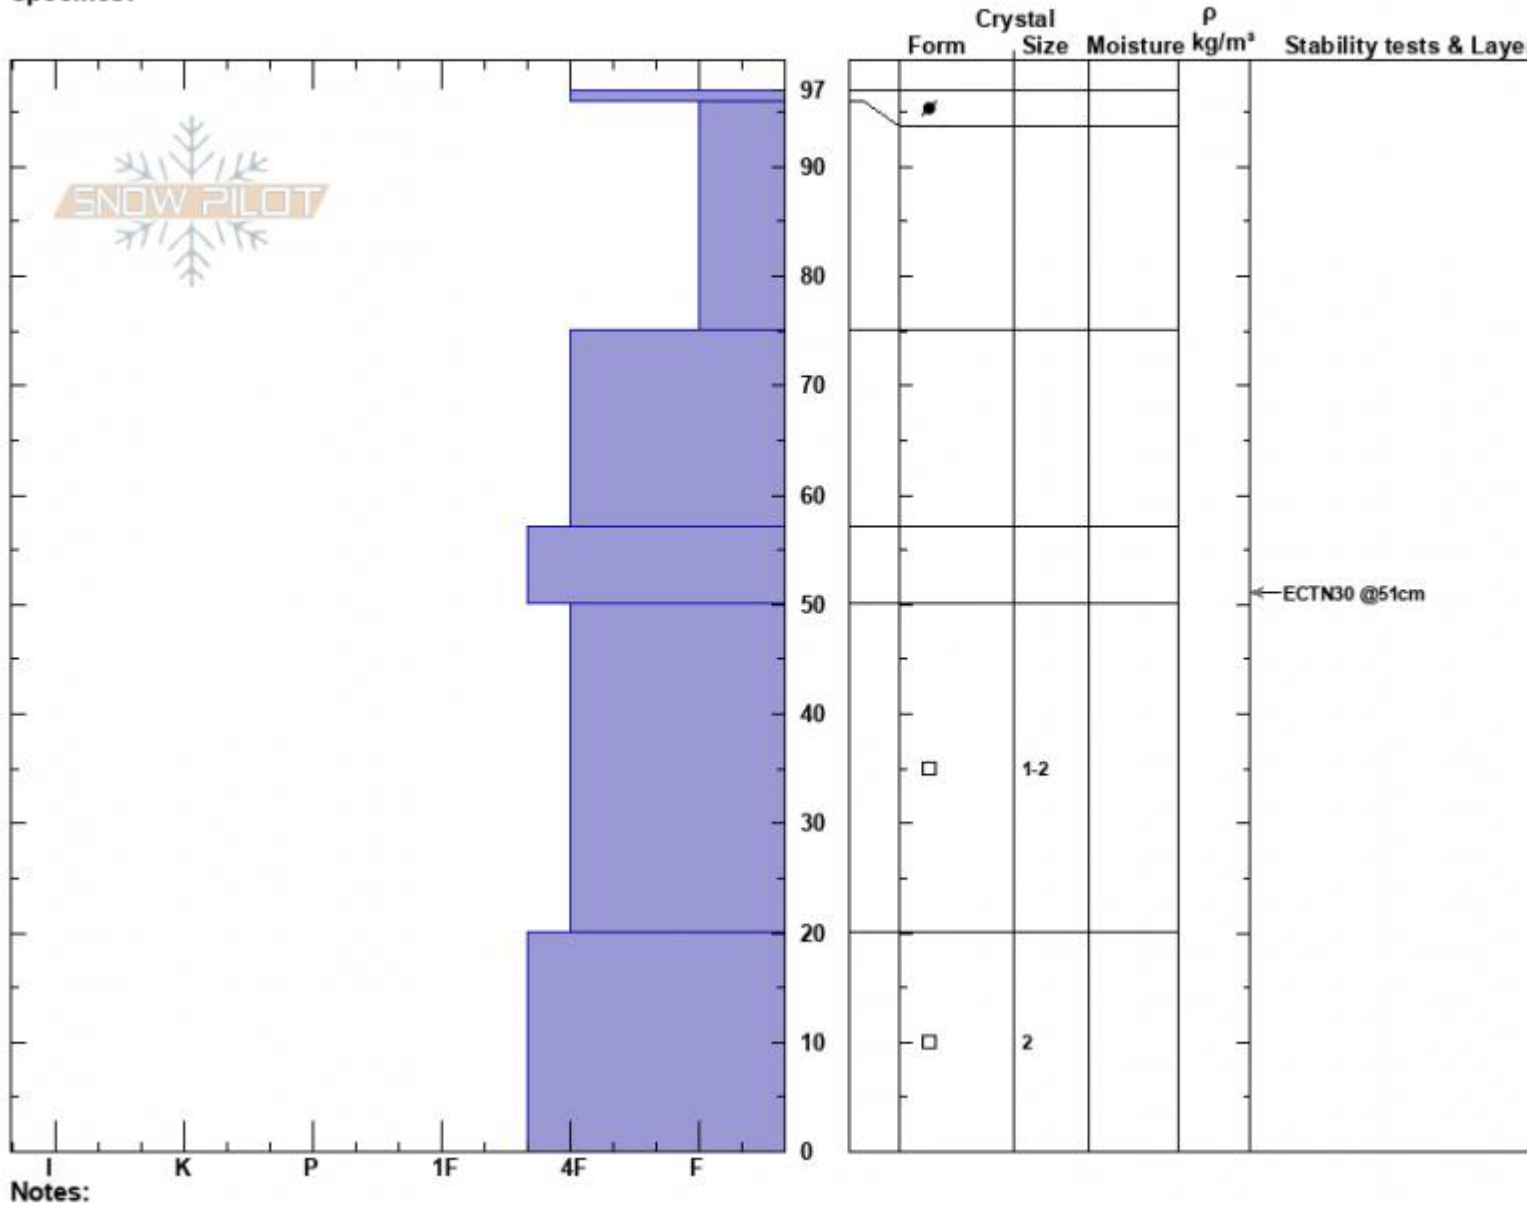

The Throne East Face
 Bridger Range
 MT
 Elevation: 8133 ft
 Aspect: 80°
 Specifics:

Haylee Darby
 12/19/2024 - 12:40pm
 Co-ord: 45.88359N, -110.95069W
 Slope Angle: 30°
 Wind Loading:

Stability:
 Air Temperature: 1°C
 Sky Cover: FEW
 Precipitation: NO
 Wind: W Light Breeze

Layer Notes:

Advisory Region
 Bridger Range
 Longitude
 -110.95W
 Latitude
 45.88N
 Bridger Range, 2024-12-19