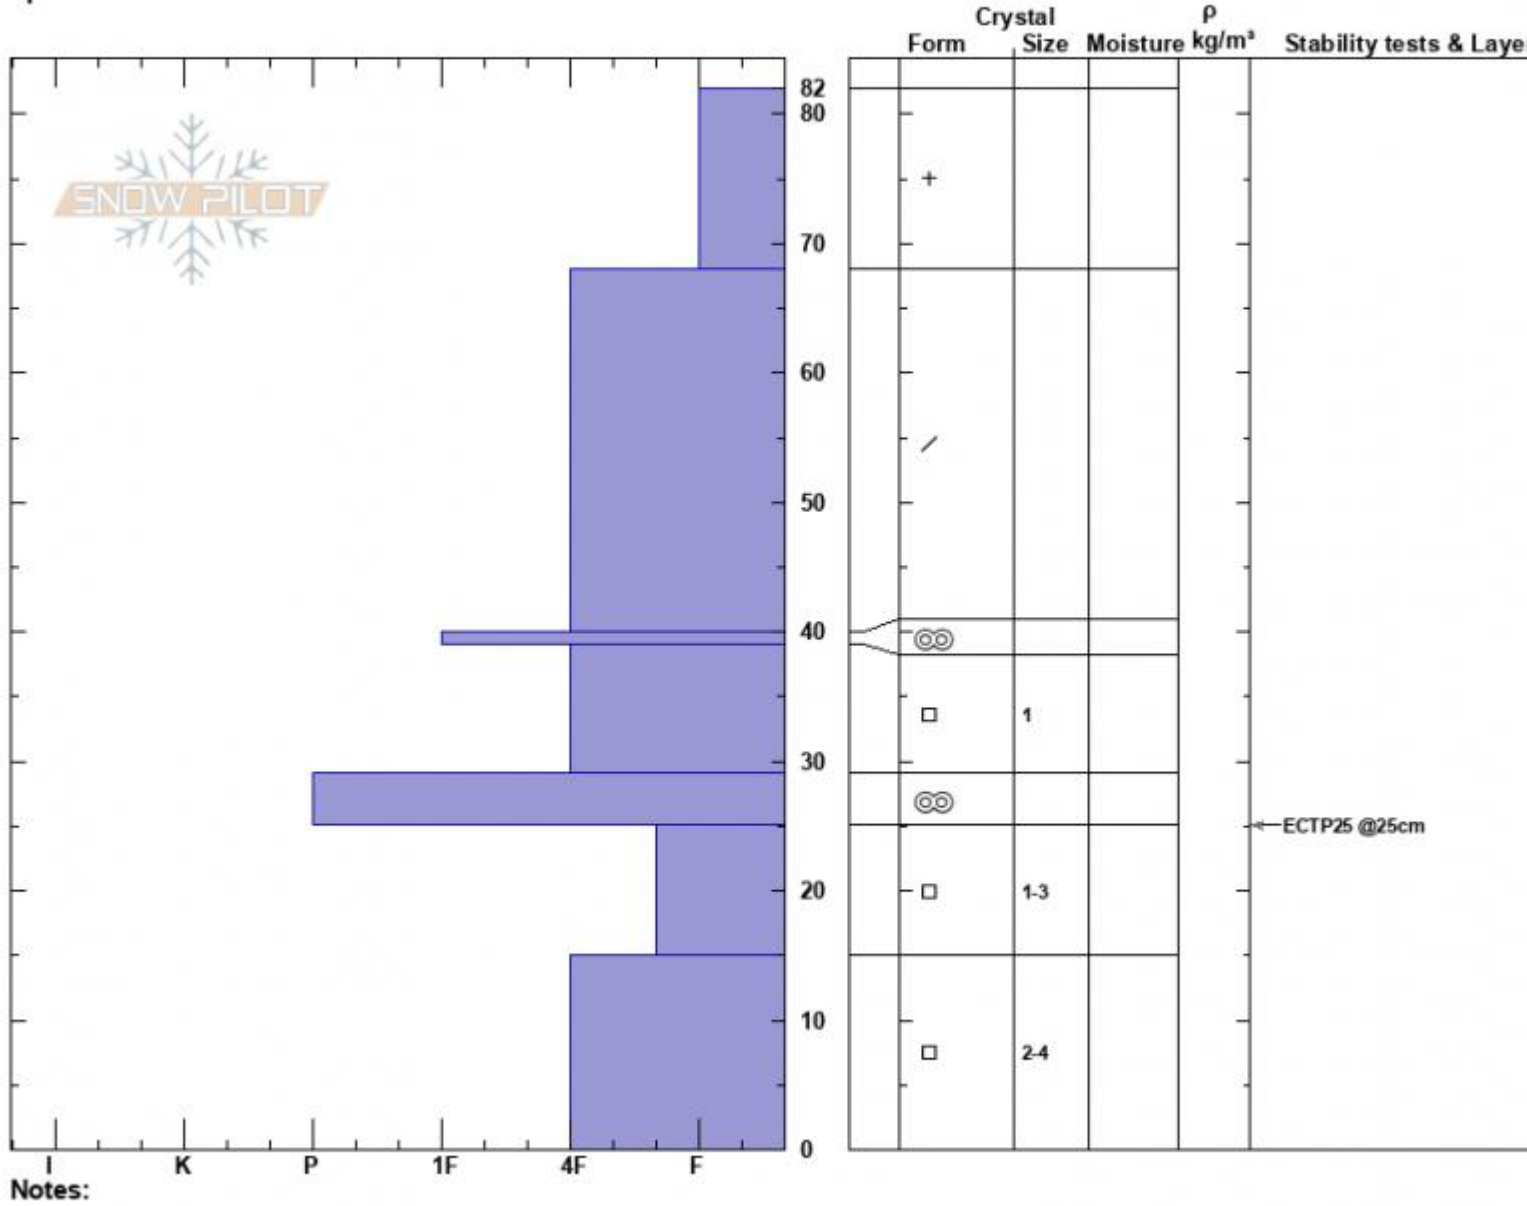

Marty's
 Cooke City
 MT
 Elevation: 9432 ft
 Aspect: 188°
 Specifics:

Haylee Darby
 12/17/2024 - 10:45am
 Co-ord: 45.04830N, -109.94580W
 Slope Angle: 29°
 Wind Loading: no

Stability:
 Air Temperature: 0°C
 Sky Cover: FEW
 Precipitation: NO
 Wind: NW Calm

HS:82 Layer Notes:

Notes:
 Advisory Region
 Cooke City
 Longitude
 -109.95W
 Latitude
 45.05N
 Cooke City, 2024-12-17