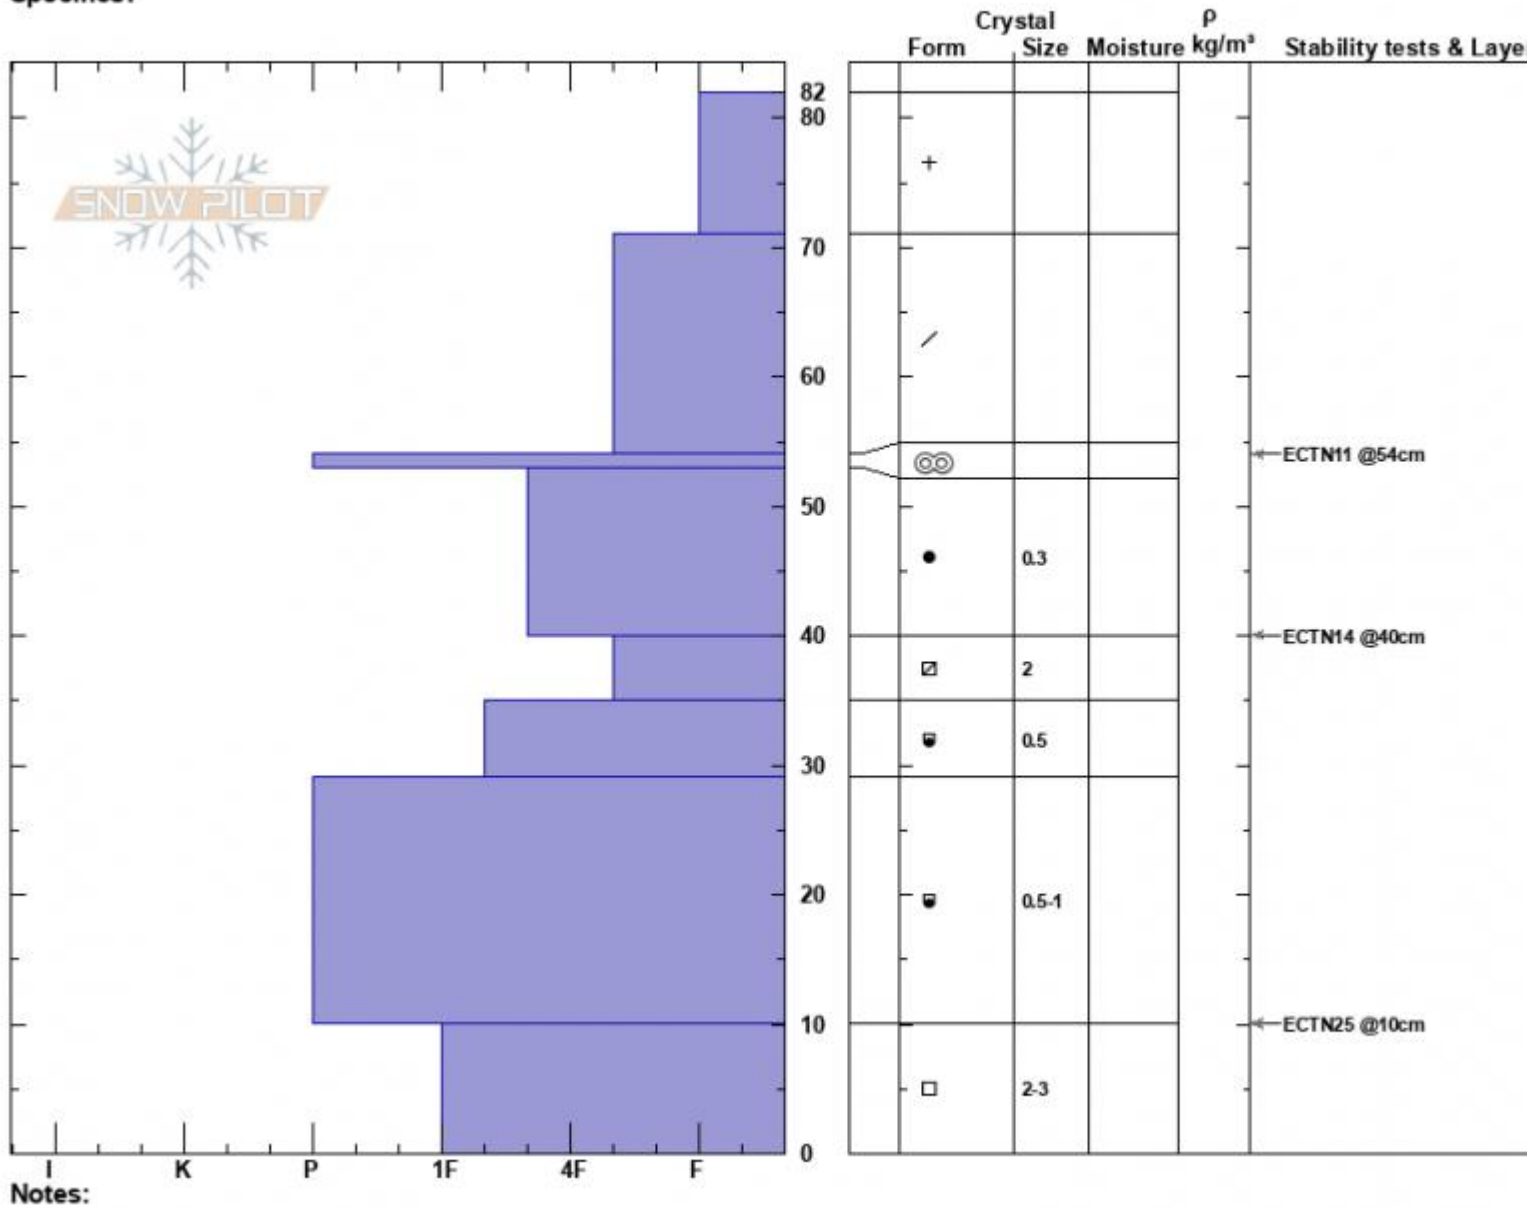

Henderson West  
 Cooke City  
 MT  
 Elevation: 9405 ft  
 Aspect: 277°  
 Specifics:

Haylee Darby  
 12/17/2024 - 10:00am  
 Co-ord: 45.04308N, -109.94364W  
 Slope Angle: 28°  
 Wind Loading: no

Stability:  
 Air Temperature: 0°C  
 Sky Cover: FEW  
 Precipitation: NO  
 Wind: NW Calm

HS:82  
 PF:55  
 PS:39  
 Layer Notes:

Advisory Region  
 Cooke City  
 Longitude  
 -109.95W  
 Latitude  
 45.05N  
 Cooke City, 2024-12-17