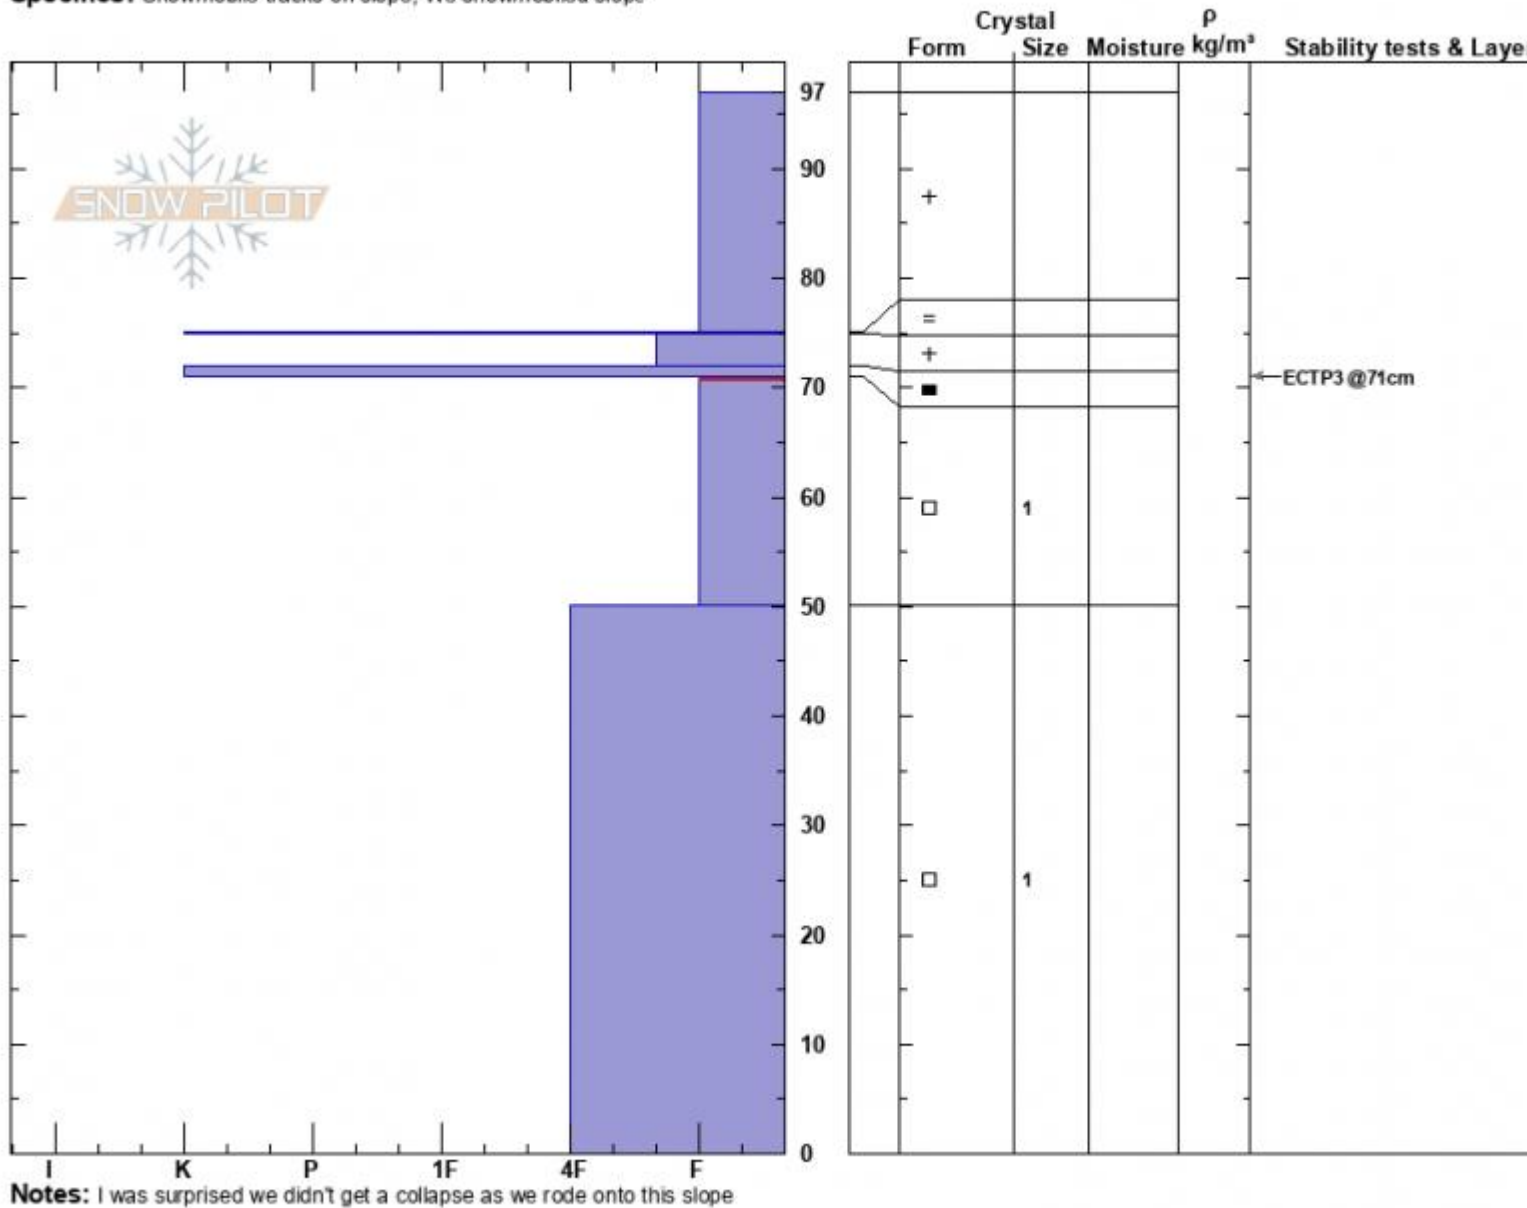

E Fk Upper Yale
 Centennial Range
 ID
 Elevation: 8984 ft
 Aspect: 73°
 Specifics: Snowmobile tracks on slope; We snowmobiled slope

Mark Staples
 12/17/2024 - 11:00am
 Co-ord: 44.55312N, -111.44426W
 Slope Angle: 26°
 Wind Loading: no

Stability:
 Air Temperature:
 Sky Cover: CLR
 Precipitation: NO
 Wind:

HS:97
 Layer Notes:
 71-50cm: Problematic layer

E facing IP profile

Advisory Region
 Island Park
 Longitude
 -111.46W
 Latitude
 44.55N