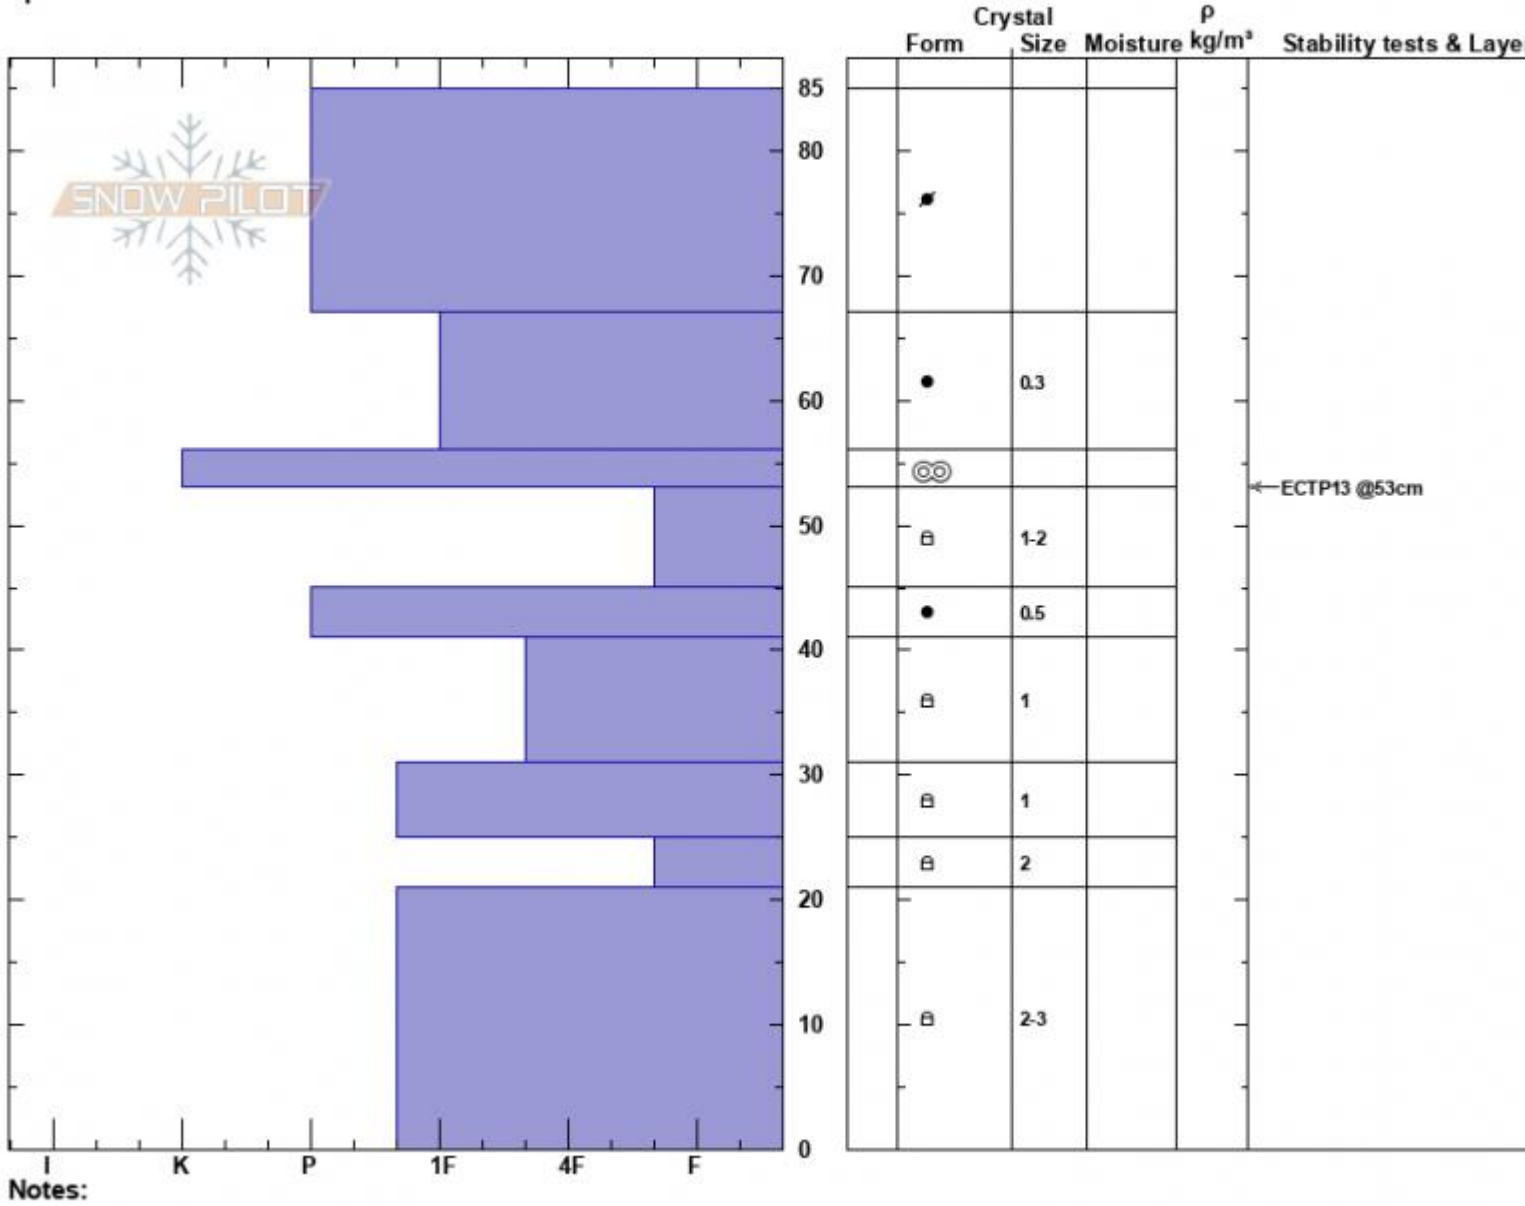

Saddle - Skyline
 Bridger Range
 MT
 Elevation: 9072 ft
 Aspect: 74°
 Specifics:

Haylee Darby
 12/14/2024 - 11:15am
 Co-ord: 45.79359N, -110.93564W
 Slope Angle: 32°
 Wind Loading: previous

Stability:
 Air Temperature: 0°C
 Sky Cover: BKN
 Precipitation: NO
 Wind: W Moderate

HS:85
 PF:30
 PS:1
 Layer Notes:

Notes:
 Advisory Region
 Bridger Range
 Longitude
 -110.94W
 Latitude
 45.79N
 Bridger Range, 2024-12-14