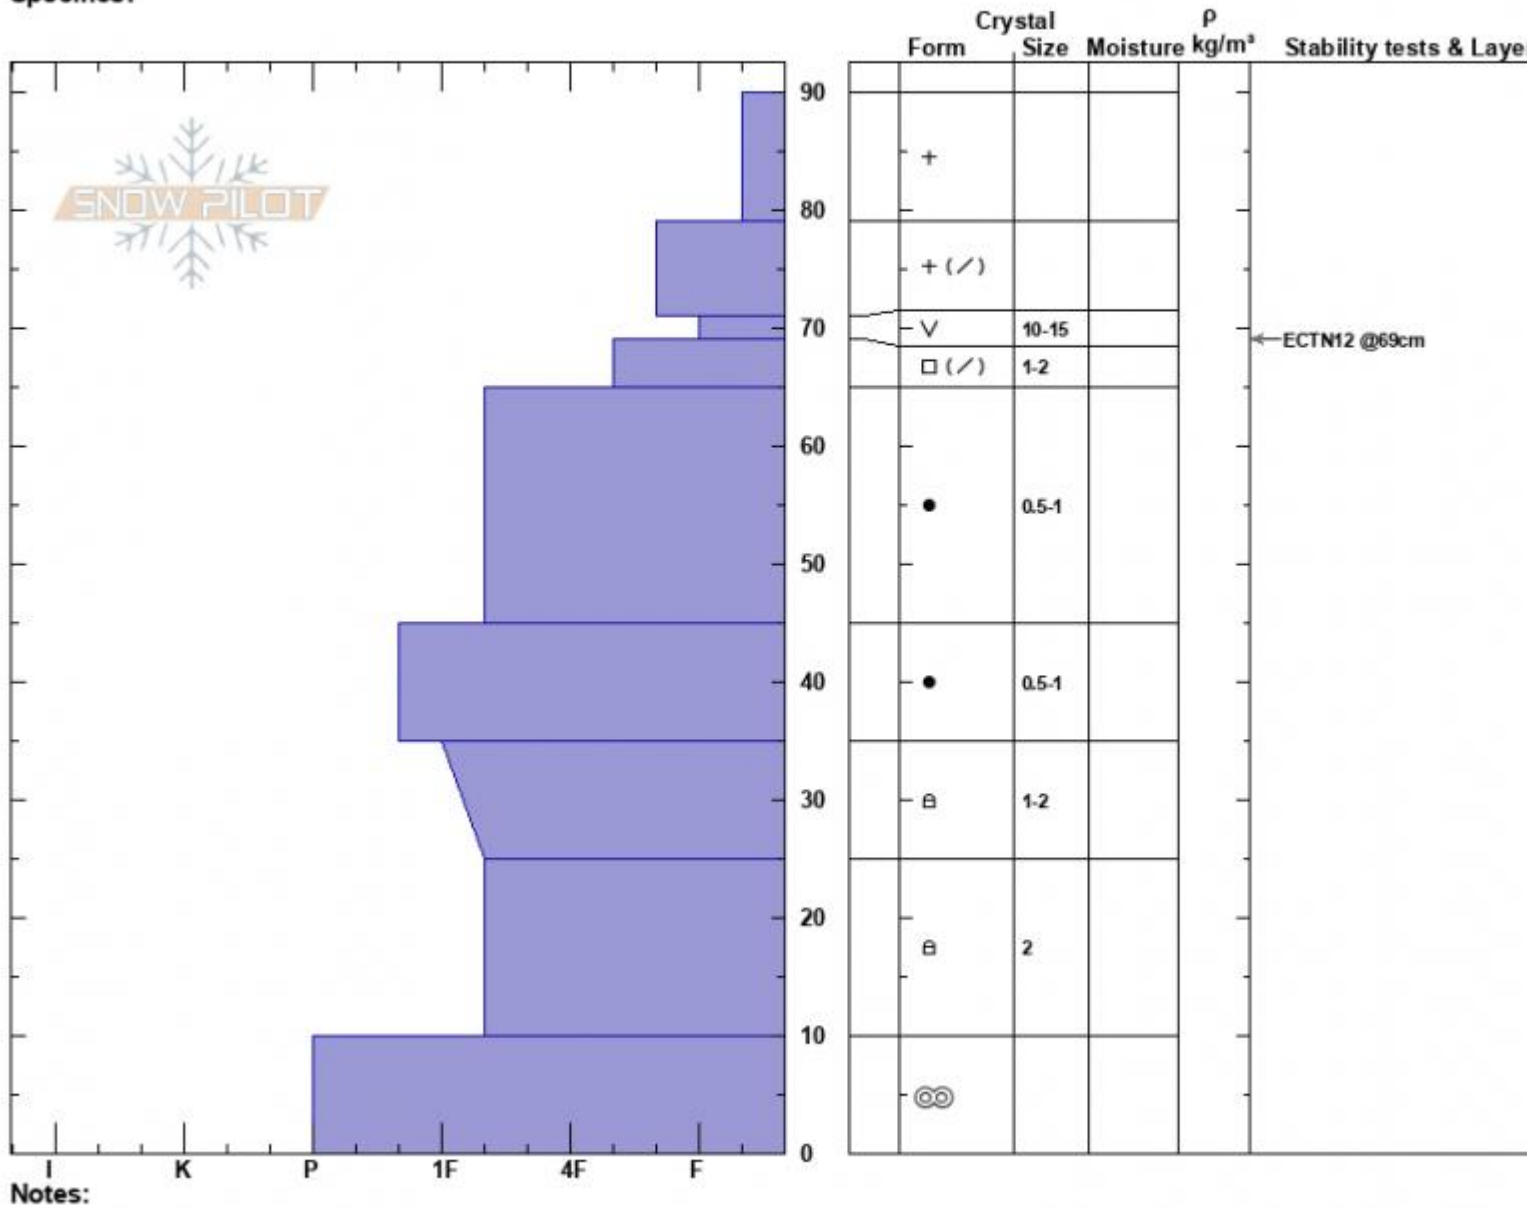

RobsKnob  
 Cooke City  
 MT  
 Elevation: 9520 ft  
 Aspect: 60°  
 Specifics:

Alex Marienthal  
 12/10/2024 - 1:30pm  
 Co-ord: 45.06620N, -109.95156W  
 Slope Angle: 25°  
 Wind Loading: no

Stability: Fair  
 Air Temperature: -9°C  
 Sky Cover: OVC  
 Precipitation: S-1  
 Wind: Light Breeze

HS:90  
 Layer Notes:  
 71-69cm: Problematic layer

Advisory Region  
 Cooke City  
 Longitude  
 -109.96W  
 Latitude  
 45.07N  
 Cooke City, 2024-12-10